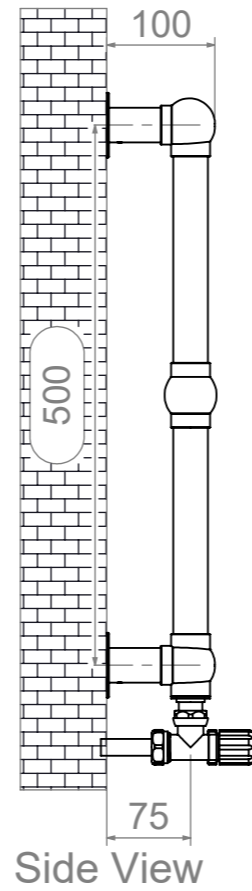

ARC056

Installation Accessories:

Fitting Position:

All Dimension are in mm
 Max.Working Pressure = 10 Bar
 Max.Working Temperature=95° C
 Inlet / Outlet : 1/2" BSP