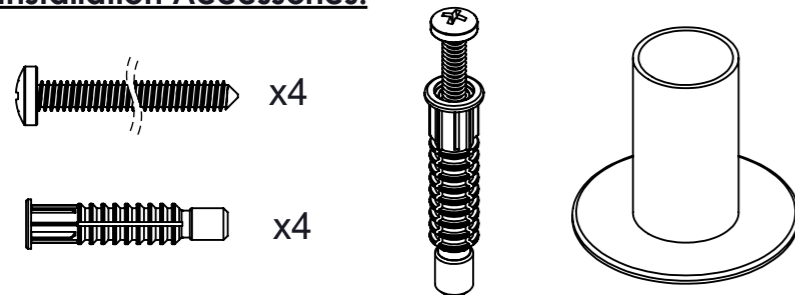

ARC056

Installation Accessories:

Fitting Position:

All Dimension are in mm
 Max.Working Pressure = 10 Bar
 Max.Working Temperature=95° C
 Inlet / Outlet : 1/2" BSP