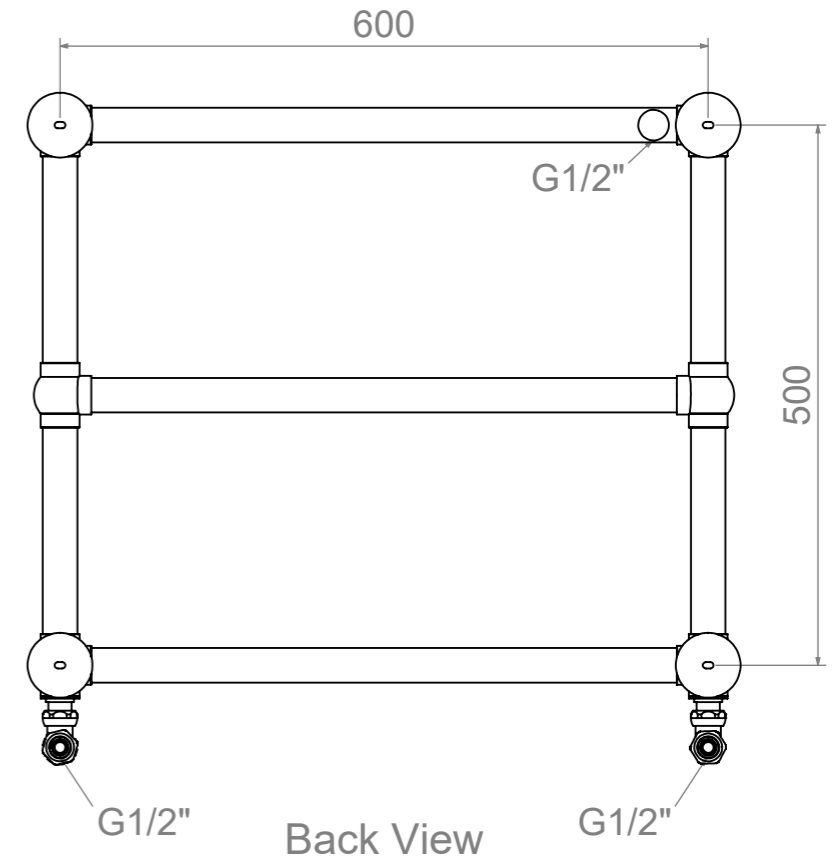

ARC056

Installation Accessories:

Fitting Position:

All Dimension are in mm
 Max.Working Pressure = 10 Bar
 Max.Working Temperature=95° C
 Inlet / Outlet : 1/2" BSP