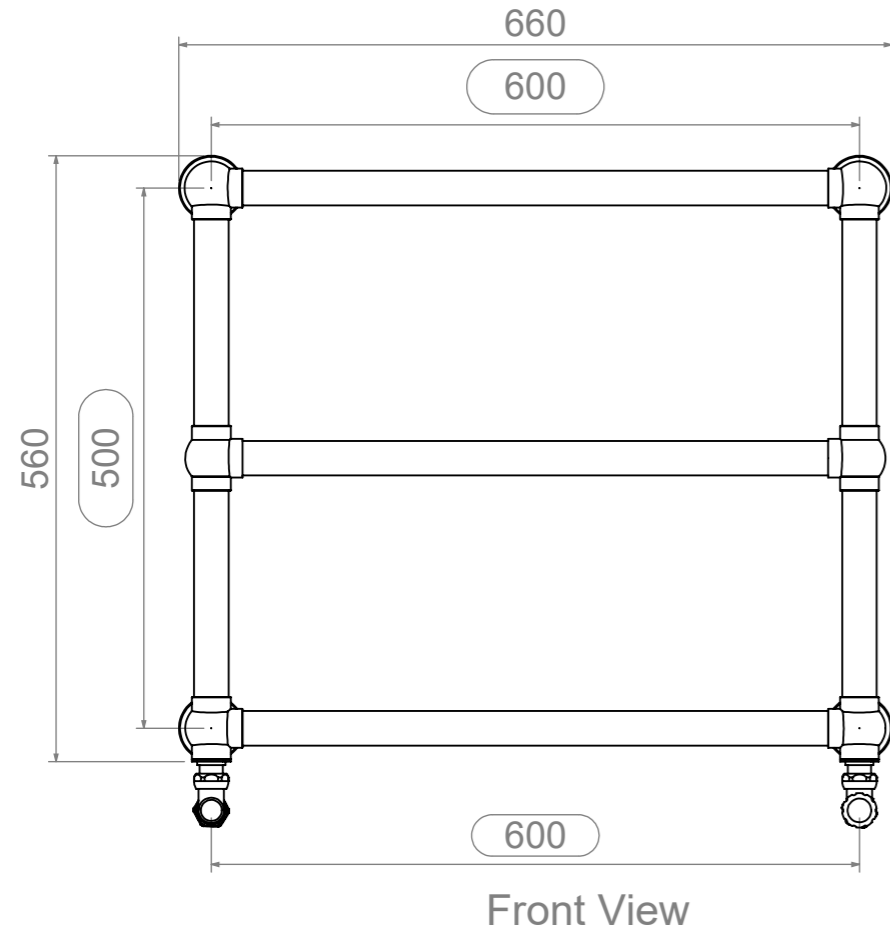

ARC056

Installation Accessories:

Fitting Position:

All Dimension are in mm
 Max.Working Pressure = 10 Bar
 Max.Working Temperature=95° C
 Inlet / Outlet : 1/2" BSP