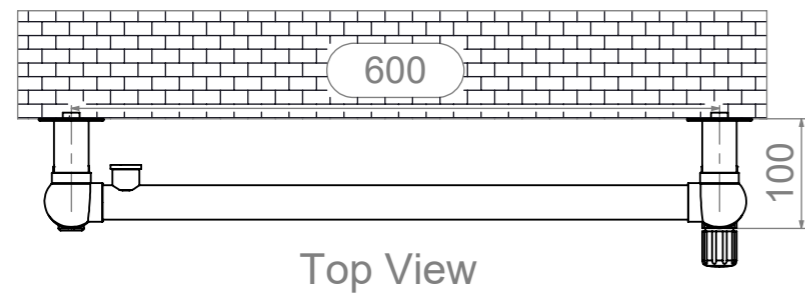

ARC056

Installation Accessories:

Fitting Position:

All Dimension are in mm
 Max.Working Pressure = 10 Bar
 Max.Working Temperature=95° C
 Inlet / Outlet : 1/2" BSP