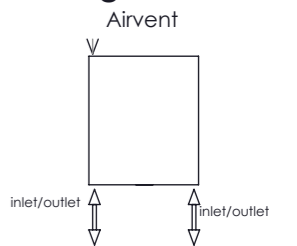

ARC056

Installation Accessories:

Fitting Position:

All Dimension are in mm
 Max.Working Pressure = 10 Bar
 Max.Working Temperature=95° C
 Inlet / Outlet : 1/2" BSP