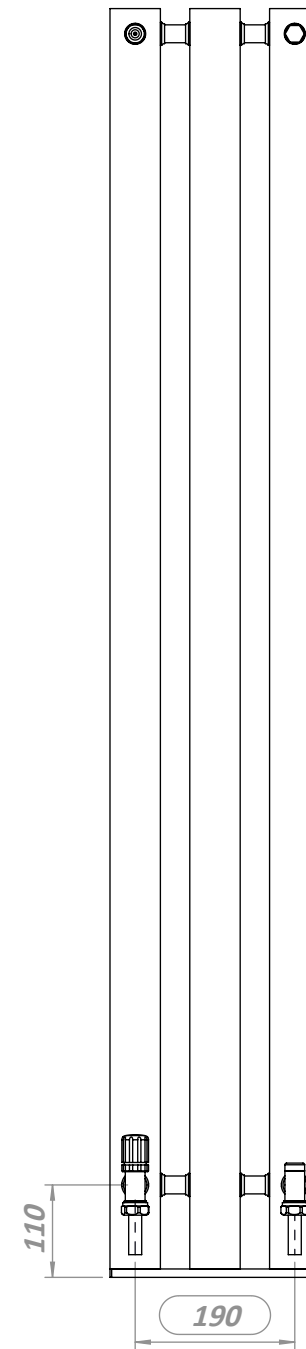

ALIEN 15

Front View

Side View

Back View

Top View

Installation Accesories:

x8

x8

x8

Fitting Position:

All Dimension are in mm
 Max.Working Pressure = 5 Bar
 Max.Working Temperature=95° C
 Inlet / Outlet : 1/2" BSP