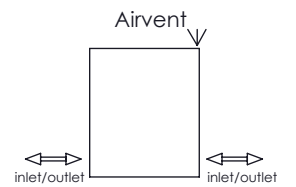

ALIEN 15

Front View

Side View

Back View

Top View

Installation Accesories:

x8

x8

x8

Fitting Position:

All Dimension are in mm
 Max.Working Pressure = 5 Bar
 Max.Working Temperature=95° C
 Inlet / Outlet : 1/2" BSP