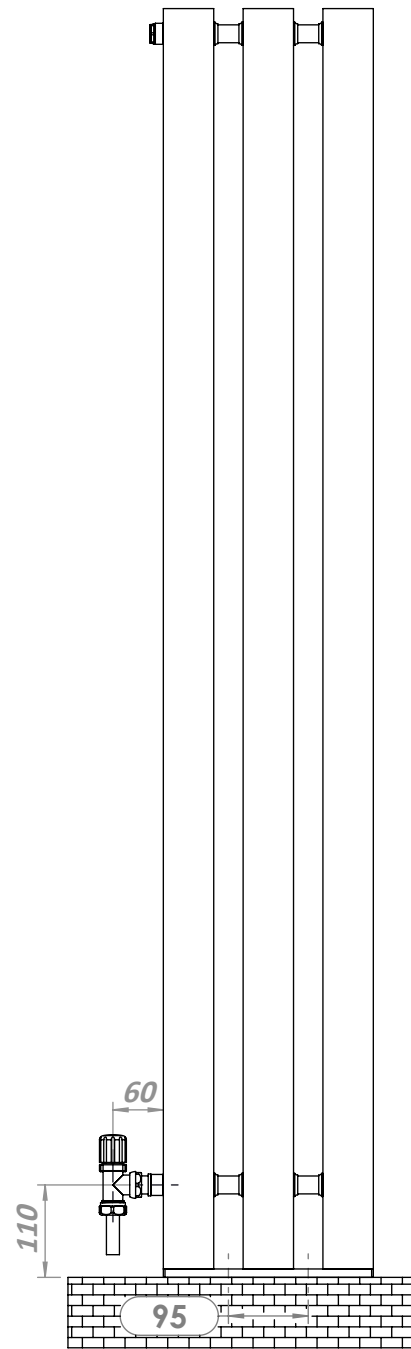

ALIEN 15

Front View

Side View

Back View

Top View

Installation Accesories:

x8

x8

x8

Fitting Position:

All Dimension are in mm
 Max.Working Pressure = 5 Bar
 Max.Working Temperature=95° C
 Inlet / Outlet : 1/2" BSP