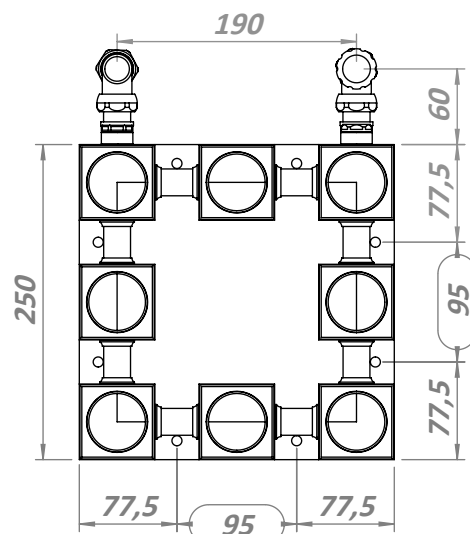

ALIEN 15

Front View

Side View

Back View

Top View

Installation Accesories:

x8

x8

x8

Fitting Position:

All Dimension are in mm
 Max.Working Pressure = 5 Bar
 Max.Working Temperature=95° C
 Inlet / Outlet : 1/2" BSP