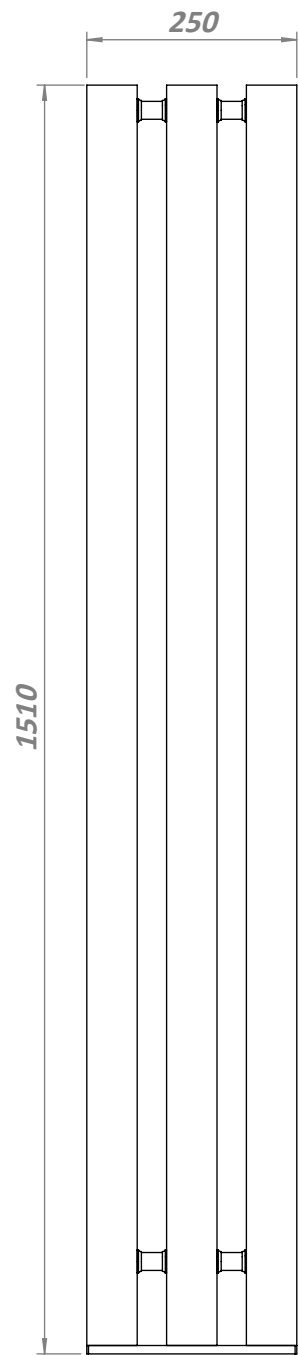

ALIEN 15

Front View

Side View

Back View

Top View

Installation Accesories:

x8

x8

x8

Fitting Position:

All Dimension are in mm
 Max.Working Pressure = 5 Bar
 Max.Working Temperature=95° C
 Inlet / Outlet : 1/2" BSP