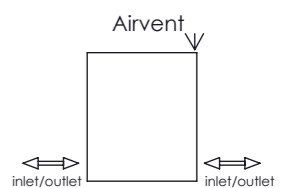

ALIEN 18

Front View

Side View

Back View

Top View

Installation Accesories:

Fitting Position:

All Dimension are in mm
 Max.Working Pressure = 5 Bar
 Max.Working Temperature=95° C
 Inlet / Outlet : 1/2" BSP