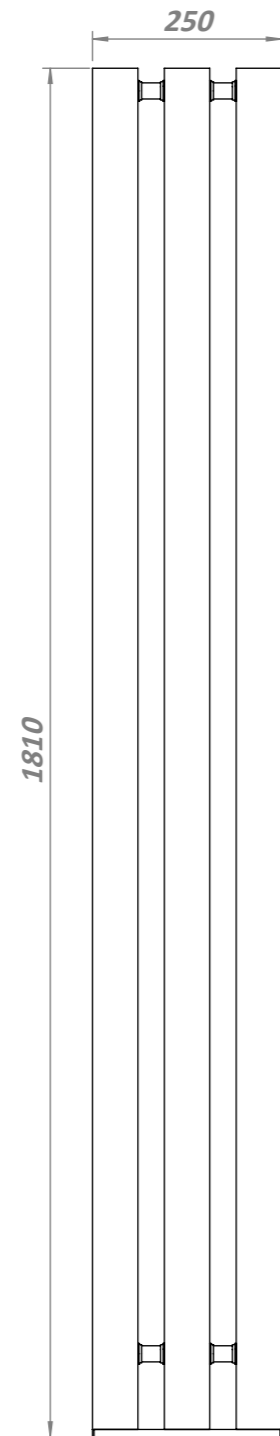

ALIEN 18

Front View

Side View

Back View

Top View

Installation Accesories:

Fitting Position:

All Dimension are in mm
 Max.Working Pressure = 5 Bar
 Max.Working Temperature=95° C
 Inlet / Outlet : 1/2" BSP