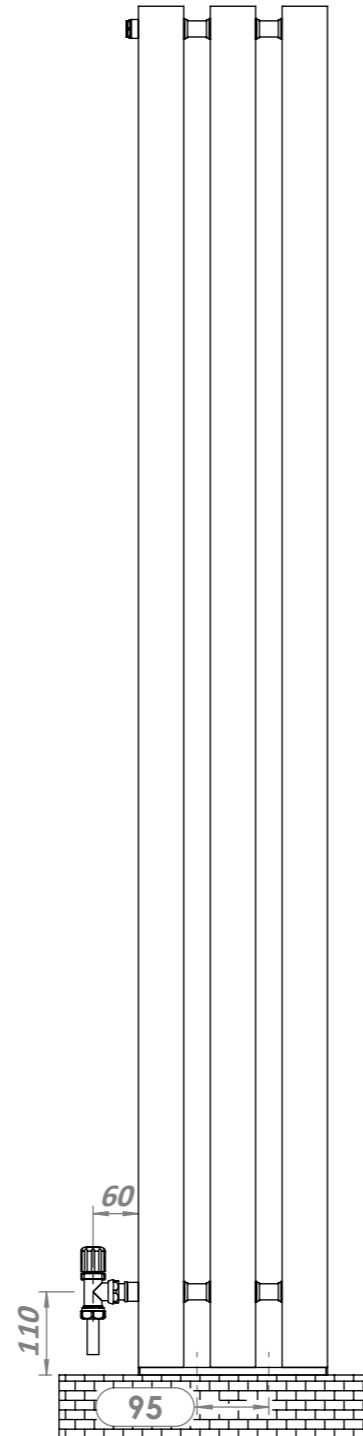

ALIEN 18

Front View

Side View

Back View

Top View

Installation Accesories:

Fitting Position:

All Dimension are in mm
 Max.Working Pressure = 5 Bar
 Max.Working Temperature=95° C
 Inlet / Outlet : 1/2" BSP