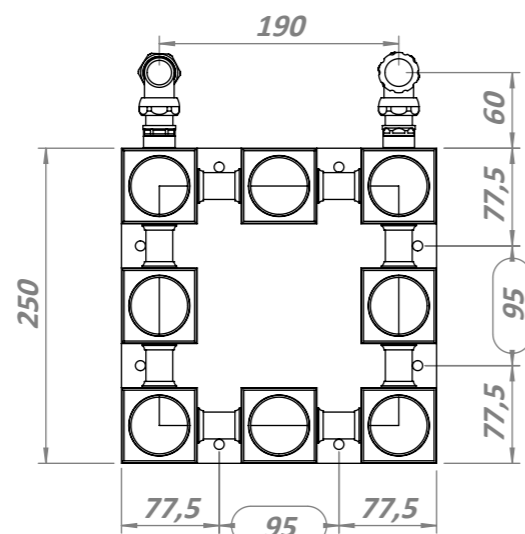

ALIEN 18

Front View

Side View

Back View

Top View

Installation Accesories:

Fitting Position:

All Dimension are in mm
 Max.Working Pressure = 5 Bar
 Max.Working Temperature=95° C
 Inlet / Outlet : 1/2" BSP