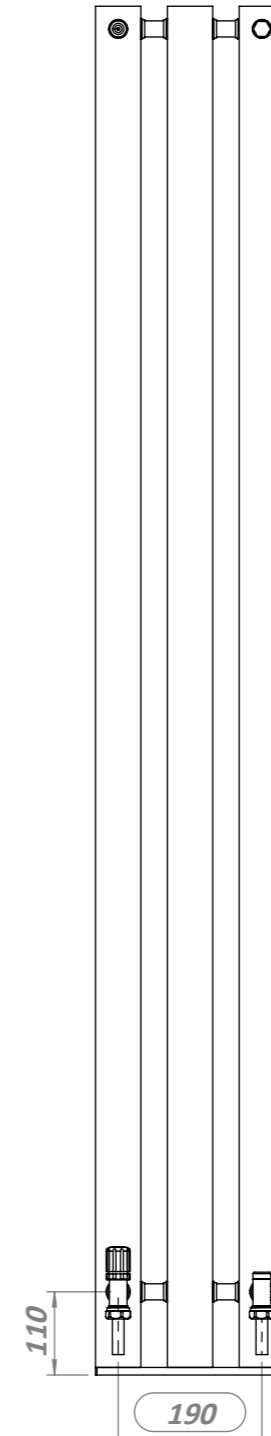

ALIEN 18

Front View

Side View

Back View

Top View

Installation Accesories:

Fitting Position:

All Dimension are in mm
 Max.Working Pressure = 5 Bar
 Max.Working Temperature=95° C
 Inlet / Outlet : 1/2" BSP