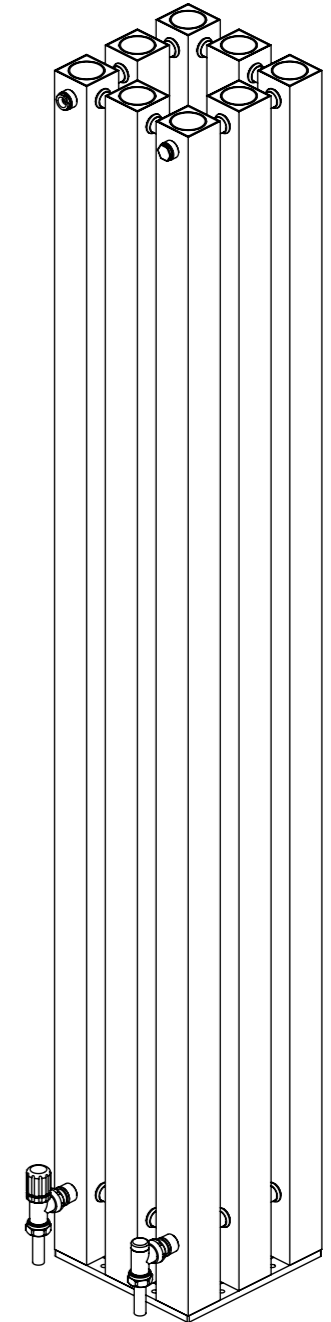

ALIEN 18

Front View

Side View

Back View

Top View

Installation Accesories:

Fitting Position:

All Dimension are in mm
 Max.Working Pressure = 5 Bar
 Max.Working Temperature=95° C
 Inlet / Outlet : 1/2" BSP