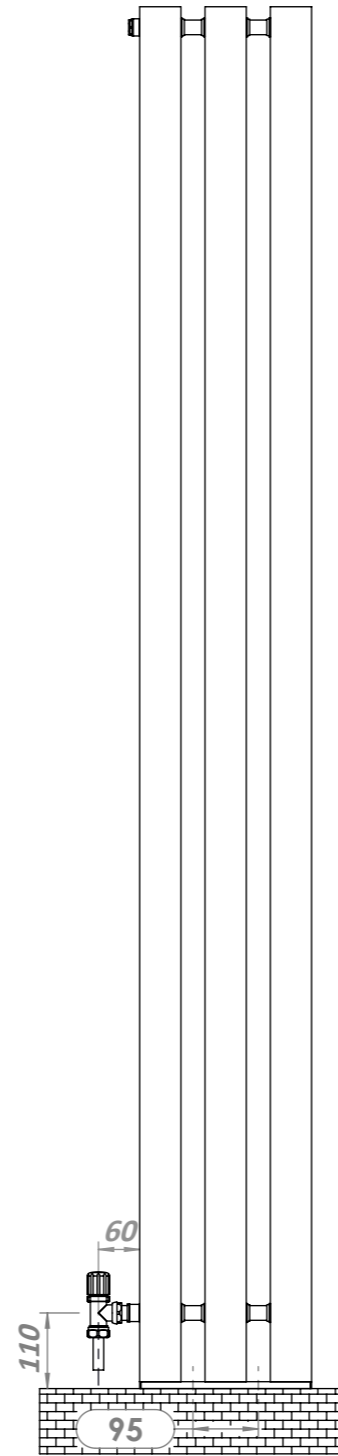

ALIEN 20

Front View

Side View

Back View

Installation Accesories:

x8

x8

x8

Top View

Fitting Position:

All Dimension are in mm
 Max.Working Pressure = 5 Bar
 Max.Working Temperature=95° C
 Inlet / Outlet : 1/2" BSP