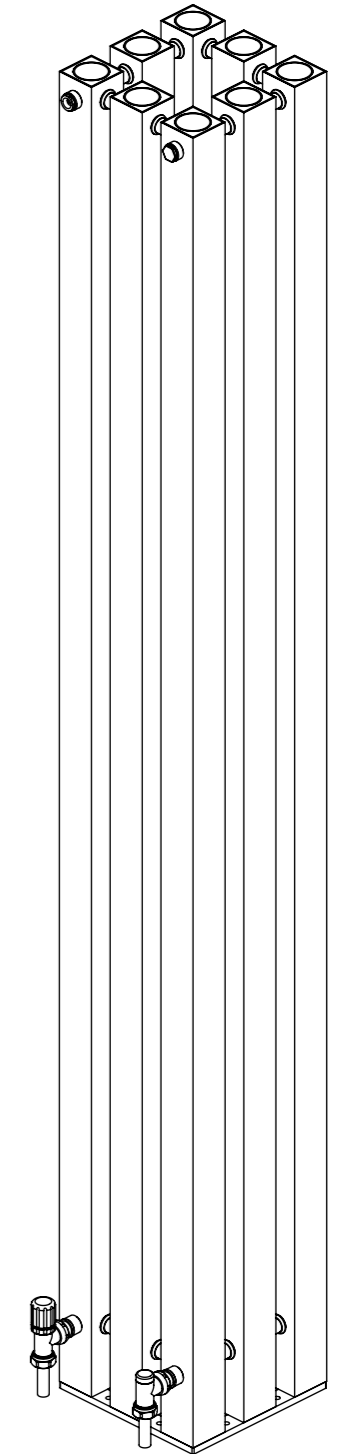

ALIEN 20

Front View

Side View

Back View

Installation Accesories:

x8

x8

x8

Top View

Fitting Position:

All Dimension are in mm
 Max.Working Pressure = 5 Bar
 Max.Working Temperature=95° C
 Inlet / Outlet : 1/2" BSP