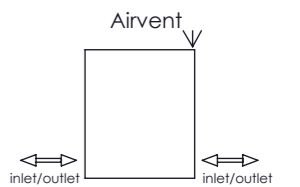

ALIEN 20

Front View

Side View

Back View

Installation Accesories:

x8

x8

x8

Top View

Fitting Position:

All Dimension are in mm
 Max.Working Pressure = 5 Bar
 Max.Working Temperature=95° C
 Inlet / Outlet : 1/2" BSP