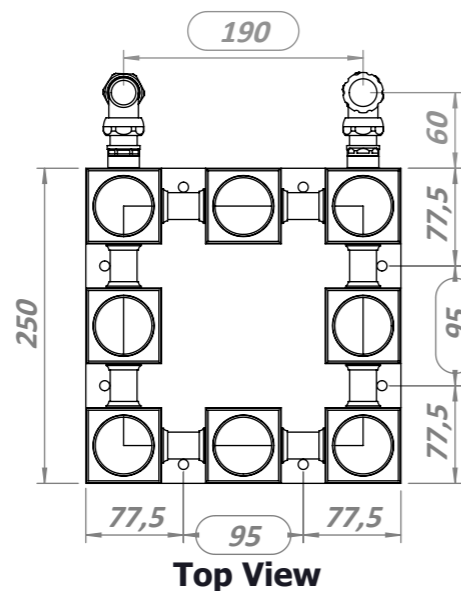

ALIEN 20

Front View

Side View

Back View

Installation Accesories:

x8

x8

x8

Top View

Fitting Position:

All Dimension are in mm
 Max.Working Pressure = 5 Bar
 Max.Working Temperature=95° C
 Inlet / Outlet : 1/2" BSP