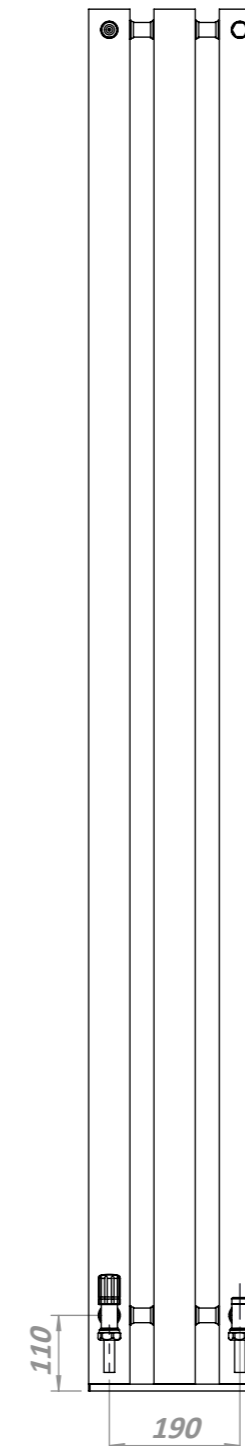

ALIEN 20

Front View

Side View

Back View

Installation Accesories:

x8

x8

x8

Top View

Fitting Position:

All Dimension are in mm
 Max.Working Pressure = 5 Bar
 Max.Working Temperature=95° C
 Inlet / Outlet : 1/2" BSP