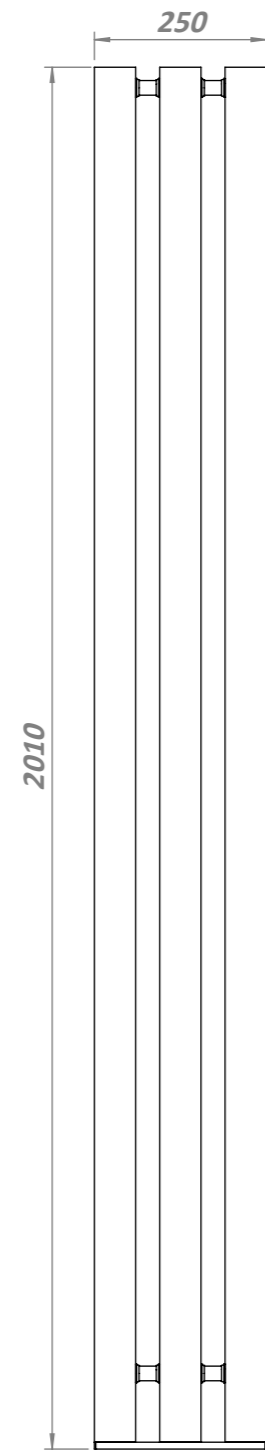

ALIEN 20

Front View

Side View

Back View

Installation Accesories:

x8

x8

x8

Top View

Fitting Position:

All Dimension are in mm
 Max.Working Pressure = 5 Bar
 Max.Working Temperature=95° C
 Inlet / Outlet : 1/2" BSP