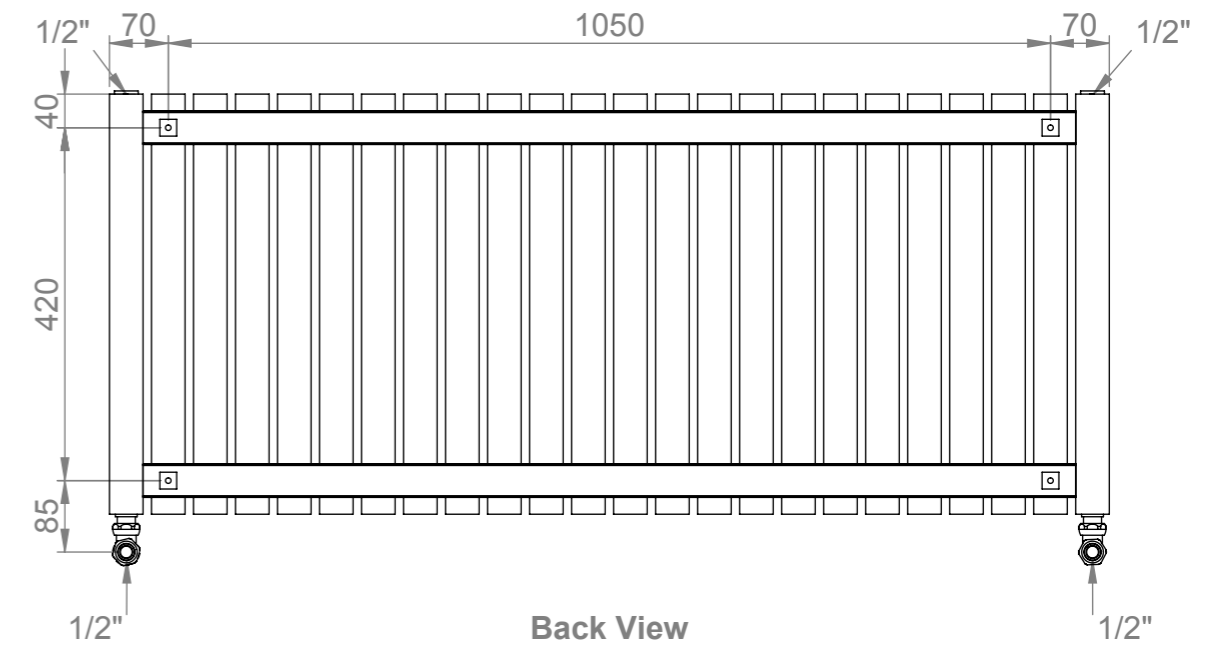

ARAT E24-5050

Installation Accesories:

-  x4
-  x4
-  x4
-  x4
-  x4
-  x1

Fitting Position:

Vertical mount
 All Dimension are in mm
 Max.Working Pressure = 10 Bar
 Max.Working Temperature=95° C
 Inlet / Outlet : 1/2" BSP
 Fuel : E/H/D