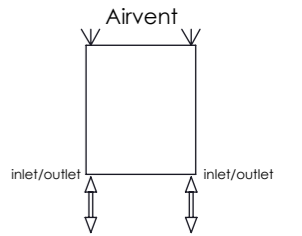

ARAT E24-5050

Installation Accesories:

-  x4
-  x4
-  x4
-  x4
-  x4
-  x1

Fitting Position:

Vertical mount
 All Dimension are in mm
 Max.Working Pressure = 10 Bar
 Max.Working Temperature=95° C
 Inlet / Outlet : 1/2" BSP
 Fuel : E/H/D