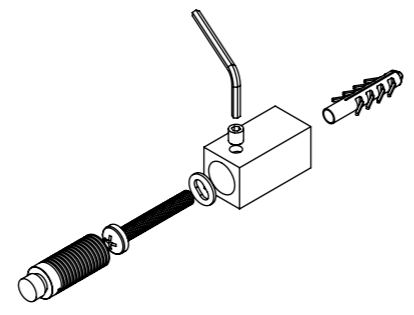

ARAT E24-5050

Installation Accesories:

-  x4
-  x4
-  x4
-  x4
-  x4
-  x1

Fitting Position:

Vertical mount
 All Dimension are in mm
 Max.Working Pressure = 10 Bar
 Max.Working Temperature=95° C
 Inlet / Outlet : 1/2" BSP
 Fuel : E/H/D