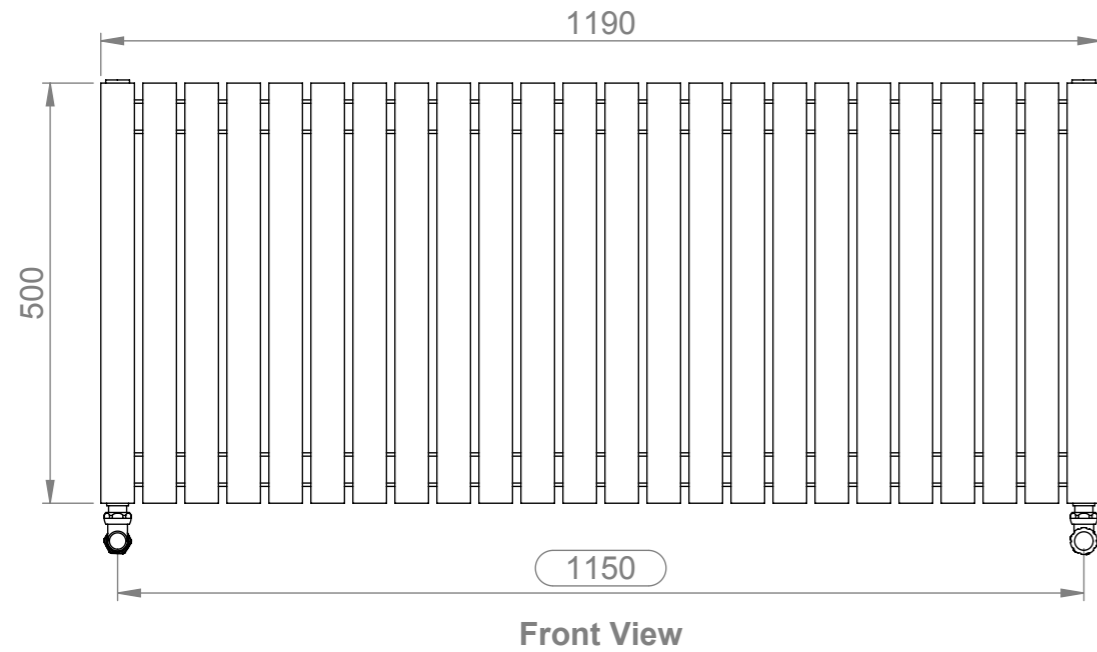

ARAT E24-5050

Installation Accesories:

-  x4
-  x4
-  x4
-  x4
-  x4
-  x1

Fitting Position:

Vertical mount
 All Dimension are in mm
 Max.Working Pressure = 10 Bar
 Max.Working Temperature=95° C
 Inlet / Outlet : 1/2" BSP
 Fuel : E/H/D