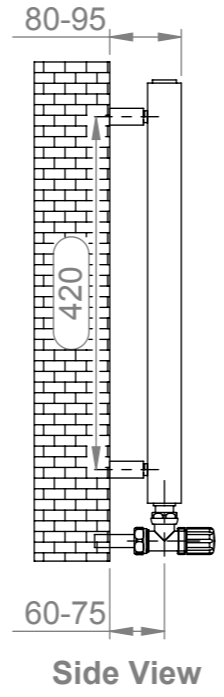

ARAT E24-5050

Installation Accesories:

-  x4
-  x4
-  x4
-  x4
-  x4
-  x1

Fitting Position:

Vertical mount
 All Dimension are in mm
 Max.Working Pressure = 10 Bar
 Max.Working Temperature=95° C
 Inlet / Outlet : 1/2" BSP
 Fuel : E/H/D