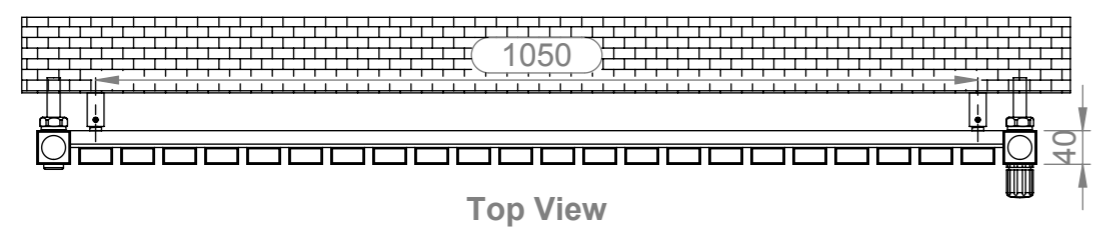

ARAT E24-5050

Installation Accesories:

-  x4
-  x4
-  x4
-  x4
-  x4
-  x1

Fitting Position:

Vertical mount
 All Dimension are in mm
 Max.Working Pressure = 10 Bar
 Max.Working Temperature=95° C
 Inlet / Outlet : 1/2" BSP
 Fuel : E/H/D