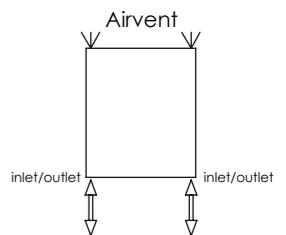

ARAT E24-6060

Installation Accesories:

-  x4
-  x4
-  x4
-  x4
-  x4
-  x1

Fitting Position:

Vertical mount
All Dimension are in mm
Max.Working Pressure = 10 Bar
Max.Working Temperature=95° C
Inlet / Outlet : 1/2" BSP
Fuel : E/H/D