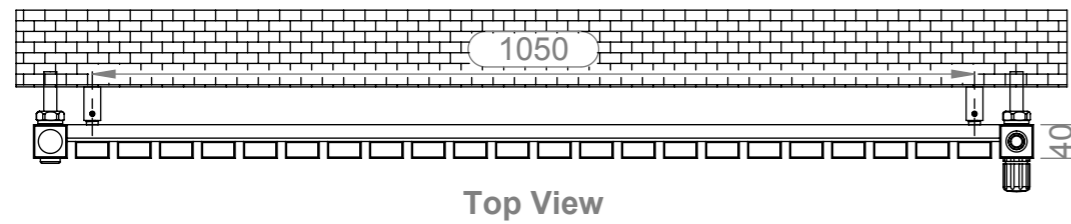

ARAT E24-6060

Installation Accesories:

-  x4
-  x4
-  x4
-  x4
-  x4
-  x1

Fitting Position:

Vertical mount
All Dimension are in mm
Max.Working Pressure = 10 Bar
Max.Working Temperature=95° C
Inlet / Outlet : 1/2" BSP
Fuel : E/H/D