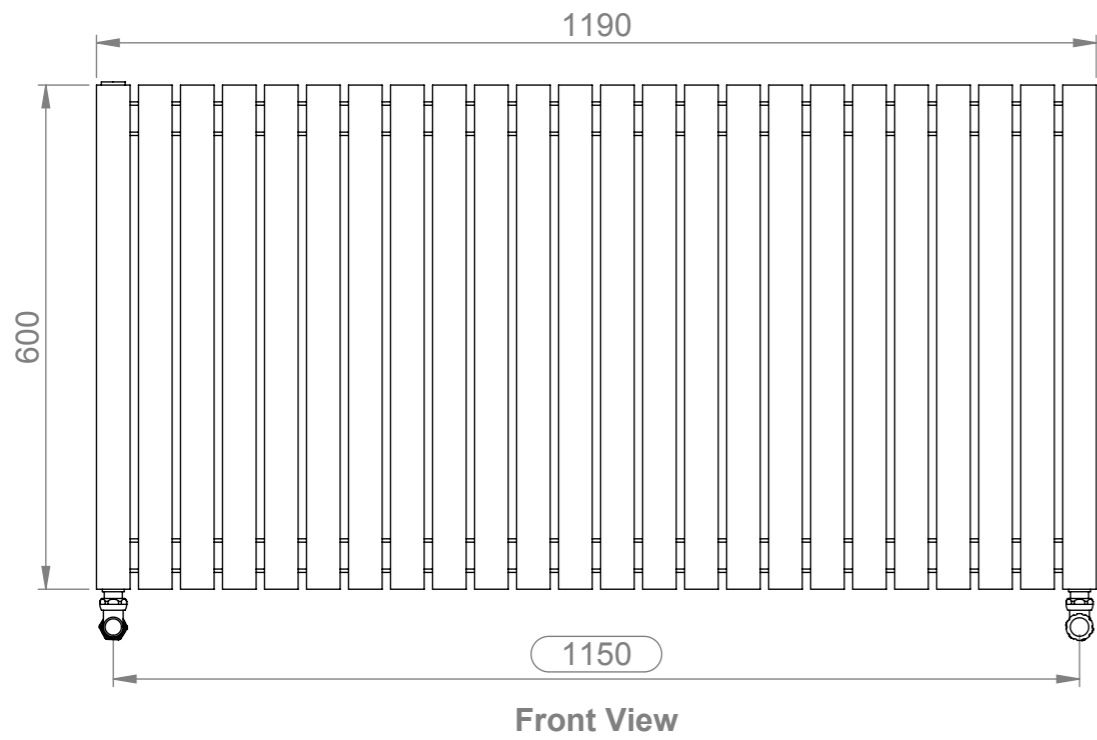

ARAT E24-6060

Installation Accesories:

-  x4
-  x4
-  x4
-  x4
-  x4
-  x1

Fitting Position:

Vertical mount
All Dimension are in mm
Max.Working Pressure = 10 Bar
Max.Working Temperature=95° C
Inlet / Outlet : 1/2" BSP
Fuel : E/H/D