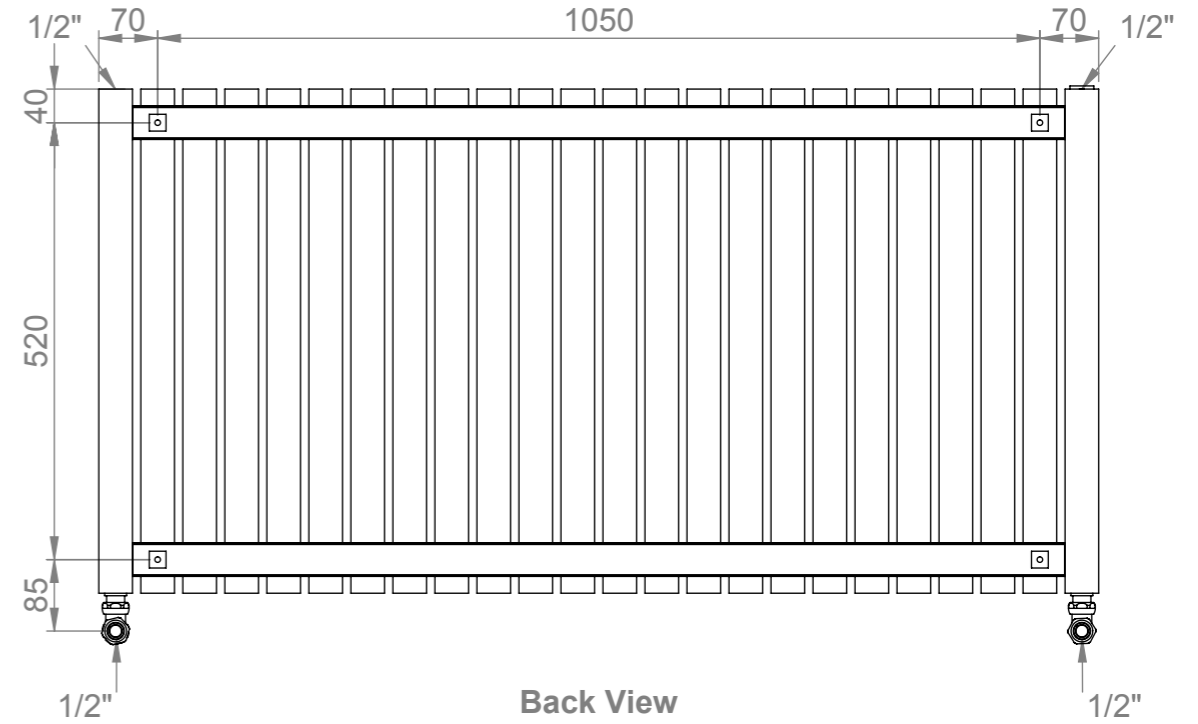

ARAT E24-6060

Installation Accesories:

-  x4
-  x4
-  x4
-  x4
-  x4
-  x1

Fitting Position:

Vertical mount
All Dimension are in mm
Max.Working Pressure = 10 Bar
Max.Working Temperature=95° C
Inlet / Outlet : 1/2" BSP
Fuel : E/H/D