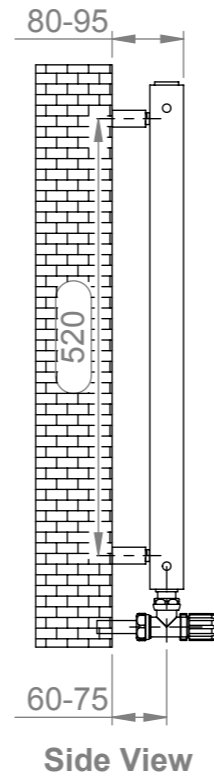

ARAT E24-6060

Installation Accesories:

-  x4
-  x4
-  x4
-  x4
-  x4
-  x1

Fitting Position:

Vertical mount
All Dimension are in mm
Max.Working Pressure = 10 Bar
Max.Working Temperature=95° C
Inlet / Outlet : 1/2" BSP
Fuel : E/H/D