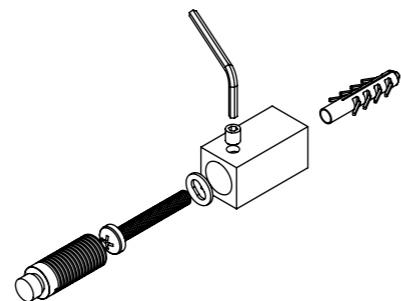

ARAT E24-6060

Installation Accesories:

-  x4
-  x4
-  x4
-  x4
-  x4
-  x1

Fitting Position:

Vertical mount
All Dimension are in mm
Max.Working Pressure = 10 Bar
Max.Working Temperature=95° C
Inlet / Outlet : 1/2" BSP
Fuel : E/H/D