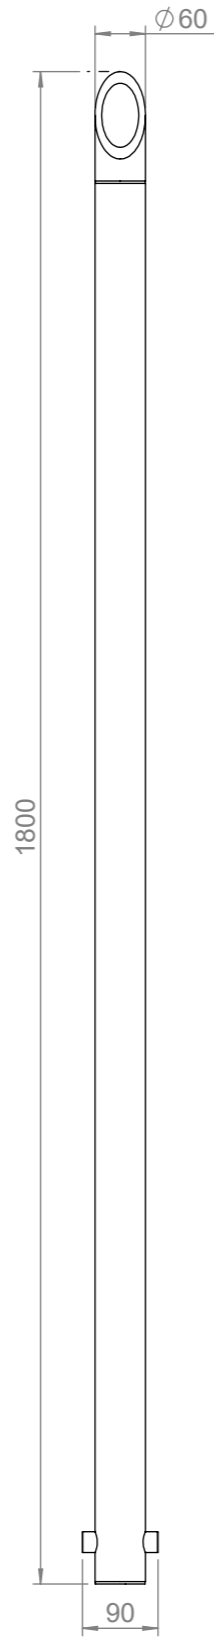

Bamboo W118-Rev01

REVISIONS				
ZONE	REV.	DESCRIPTION	DATE	APPROVED

Installation Accesories:

-  x2
-  x2
-  x2
-  x2
-  x2
-  x1

Fitting Position:

All Dimension are in mm
 Max.Working Pressure = 10 Bar
 Max.Working Temperature=95° C
 Inlet / Outlet : 1/2" BSP