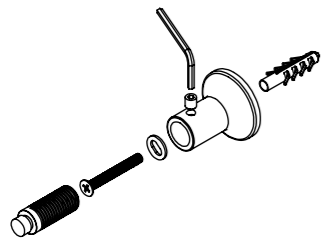

Bamboo W118-Rev01

REVISIONS				
ZONE	REV.	DESCRIPTION	DATE	APPROVED

Installation Accesories:

-  x2
-  x2
-  x2
-  x2
-  x2
-  x1

Fitting Position:

All Dimension are in mm
 Max.Working Pressure = 10 Bar
 Max.Working Temperature=95° C
 Inlet / Outlet : 1/2" BSP