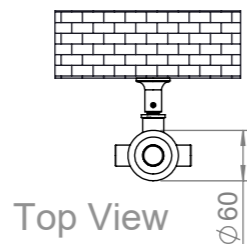

Bamboo W118-Rev01

REVISIONS				
ZONE	REV.	DESCRIPTION	DATE	APPROVED

Installation Accesories:

-  x2
-  x2
-  x2
-  x2
-  x2
-  x1

Fitting Position:

All Dimension are in mm
 Max.Working Pressure = 10 Bar
 Max.Working Temperature=95° C
 Inlet / Outlet : 1/2" BSP