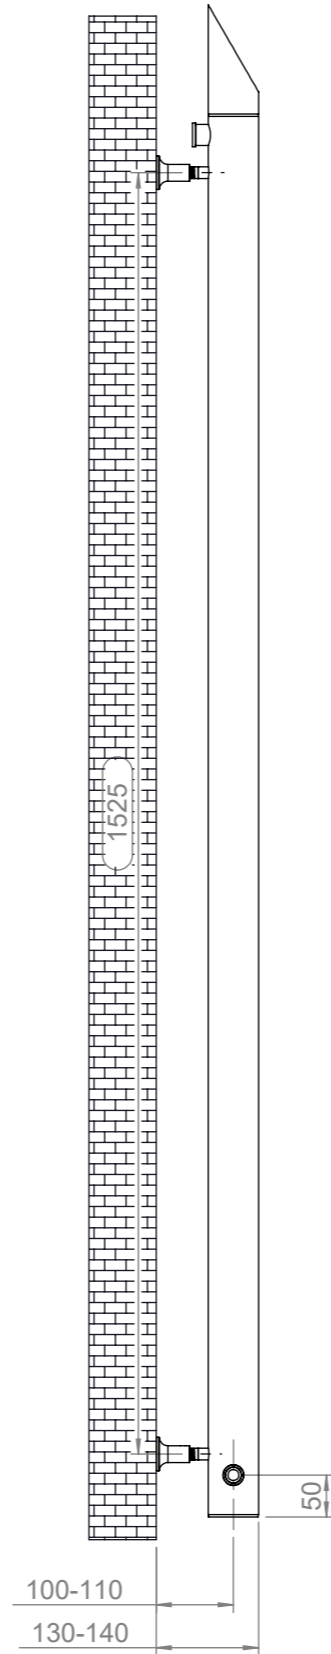

Bamboo W118-Rev01

REVISIONS				
ZONE	REV.	DESCRIPTION	DATE	APPROVED

Installation Accesories:

-  x2
-  x2
-  x2
-  x2
-  x2
-  x1

Fitting Position:

All Dimension are in mm
 Max.Working Pressure = 10 Bar
 Max.Working Temperature=95° C
 Inlet / Outlet : 1/2" BSP