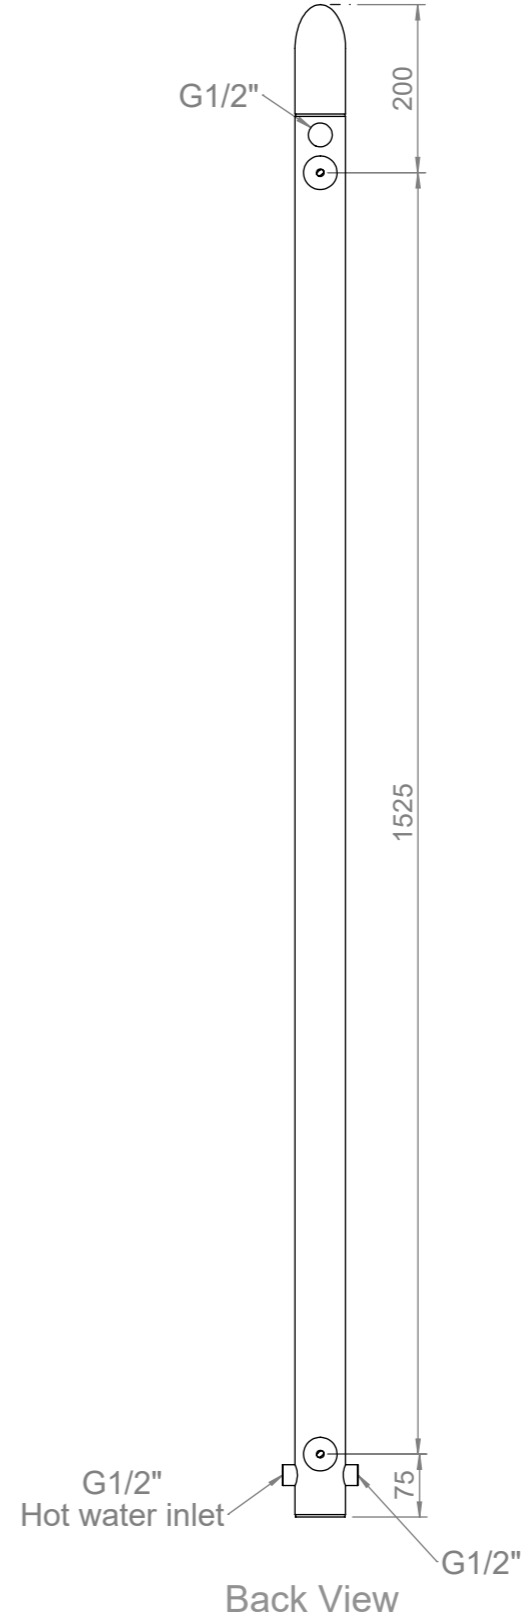

Bamboo W118-Rev01

REVISIONS				
ZONE	REV.	DESCRIPTION	DATE	APPROVED

Installation Accesories:

-  x2
-  x2
-  x2
-  x2
-  x2
-  x1

Fitting Position:

All Dimension are in mm
 Max.Working Pressure = 10 Bar
 Max.Working Temperature=95° C
 Inlet / Outlet : 1/2" BSP