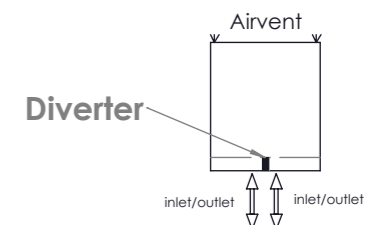

Bamboo W318

Front View

Side View

Back View

Top View

Installation Accesories:

- | | | | |
|---|----|---|----|
|  | x4 |  | x4 |
|  | x4 |  | x4 |
|  | x4 |  | x1 |

Fitting Position:

All Dimension are in mm
 Max.Working Pressure = 10 Bar
 Max.Working Temperature=95° C
 Inlet / Outlet : 1/2" BSP