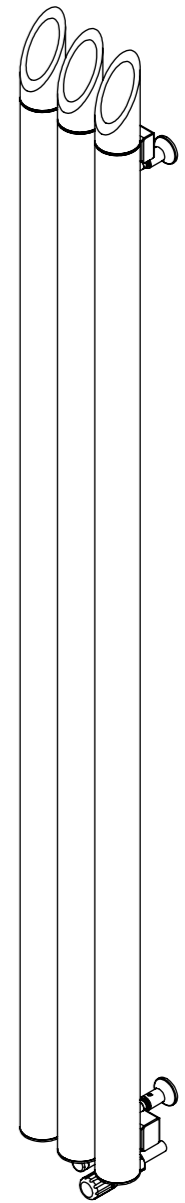

Bamboo W318

Front View

Side View

Back View

Top View

Installation Accesories:

- | | | | |
|---|----|---|----|
|  | x4 |  | x4 |
|  | x4 |  | x4 |
|  | x4 |  | x1 |

Fitting Position:

All Dimension are in mm
 Max.Working Pressure = 10 Bar
 Max.Working Temperature=95° C
 Inlet / Outlet : 1/2" BSP