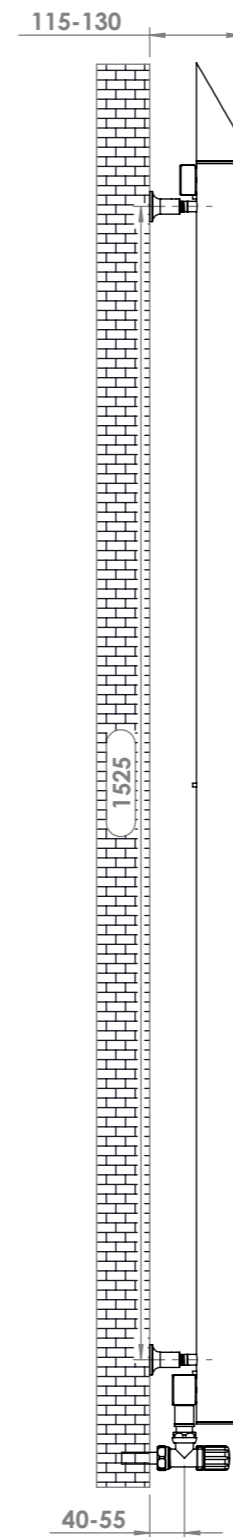

Bamboo W318

Front View

Side View

Back View

Top View

Installation Accesories:

- | | | | |
|---|----|---|----|
|  | x4 |  | x4 |
|  | x4 |  | x4 |
|  | x4 |  | x1 |

Fitting Position:

All Dimension are in mm
 Max.Working Pressure = 10 Bar
 Max.Working Temperature=95° C
 Inlet / Outlet : 1/2" BSP