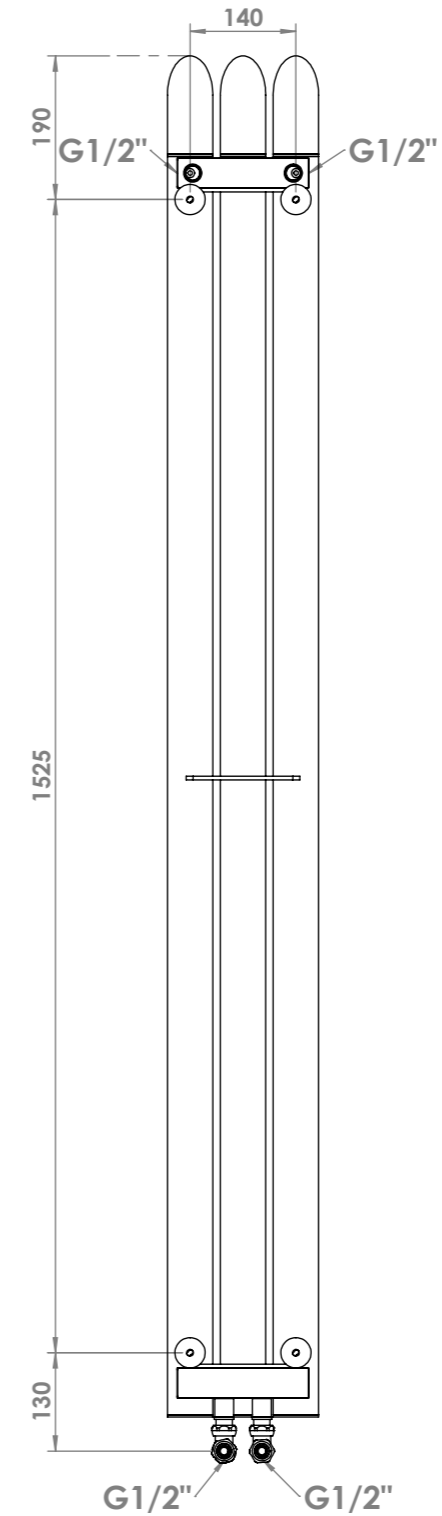

Bamboo W318

Front View

Side View

Back View

Top View

Installation Accesories:

- | | | | |
|---|----|---|----|
|  | x4 |  | x4 |
|  | x4 |  | x4 |
|  | x4 |  | x1 |

Fitting Position:

All Dimension are in mm
 Max.Working Pressure = 10 Bar
 Max.Working Temperature=95° C
 Inlet / Outlet : 1/2" BSP