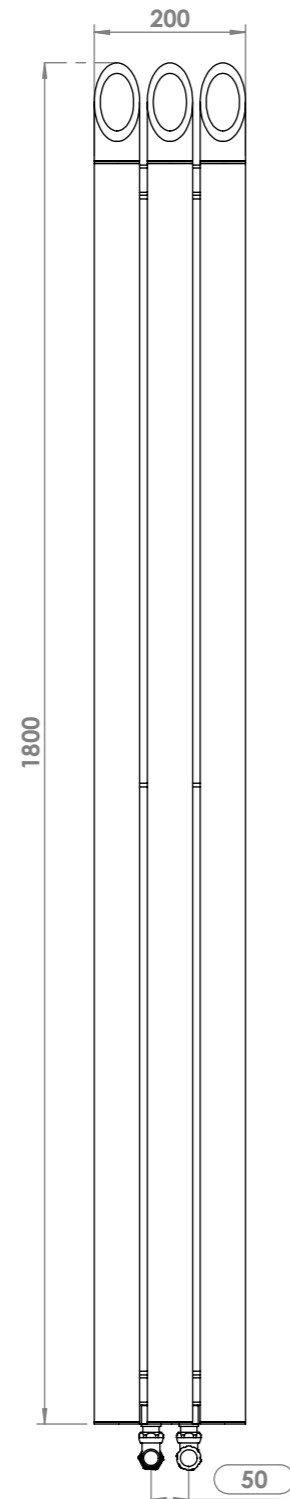

Bamboo W318

Front View

Side View

Back View

Top View

Installation Accesories:

- | | | | |
|---|----|---|----|
|  | x4 |  | x4 |
|  | x4 |  | x4 |
|  | x4 |  | x1 |

Fitting Position:

All Dimension are in mm
 Max.Working Pressure = 10 Bar
 Max.Working Temperature=95° C
 Inlet / Outlet : 1/2" BSP