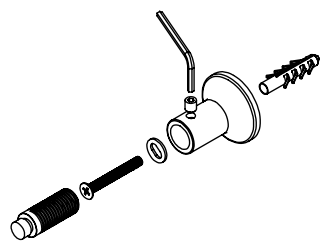

Bamboo W418

Front View

Side View

Back View

Top View

Installation Accesories:

- | | | | |
|---|----|---|----|
|  | x4 |  | x4 |
|  | x4 |  | x4 |
|  | x4 |  | x1 |

Fitting Position:

All Dimension are in mm
 Max.Working Pressure = 10 Bar
 Max.Working Temperature=95° C
 Inlet / Outlet : 1/2" BSP