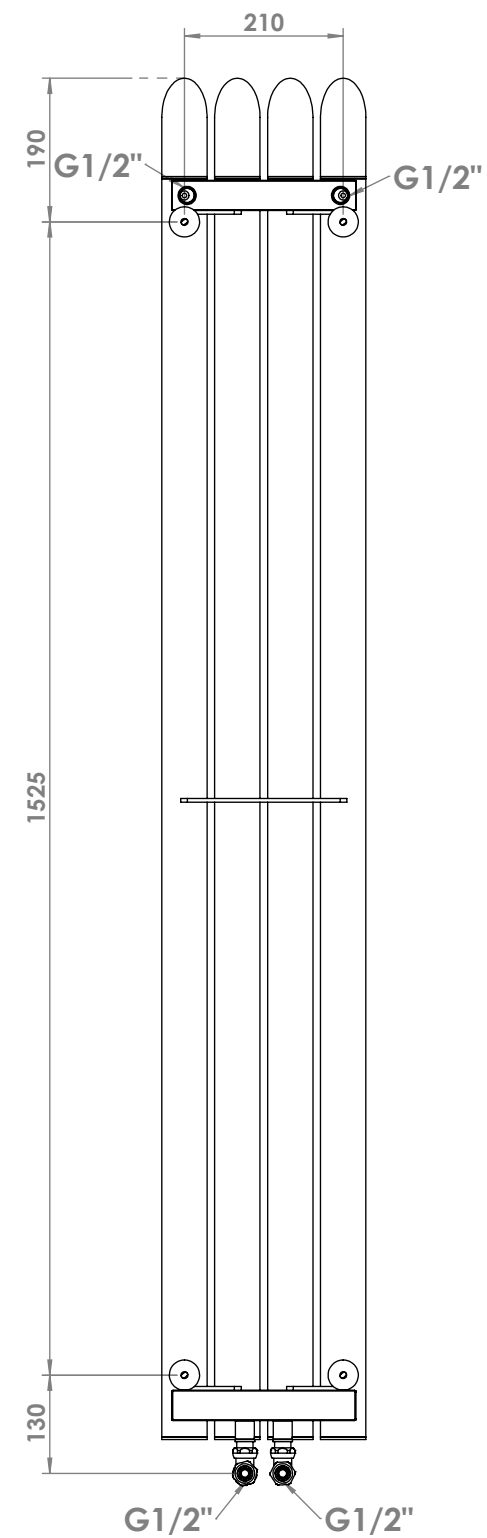

Bamboo W418

Front View

Side View

Back View

Top View

Installation Accesories:

- | | | | |
|---|----|---|----|
|  | x4 |  | x4 |
|  | x4 |  | x4 |
|  | x4 |  | x1 |

Fitting Position:

All Dimension are in mm
 Max.Working Pressure = 10 Bar
 Max.Working Temperature=95° C
 Inlet / Outlet : 1/2" BSP