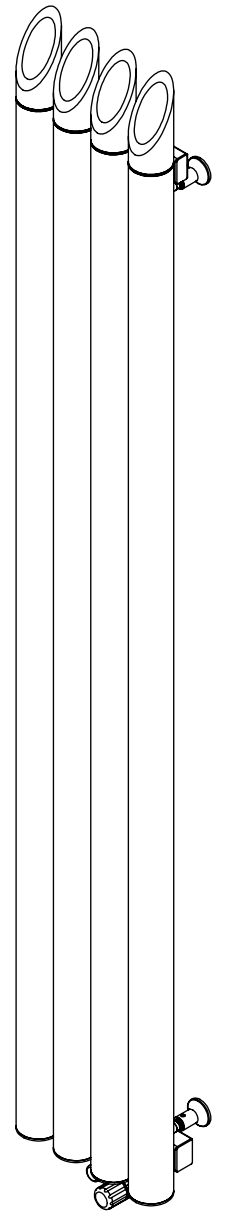

Bamboo W418

Front View

Side View

Back View

Top View

Installation Accesories:

- | | | | |
|---|----|---|----|
|  | x4 |  | x4 |
|  | x4 |  | x4 |
|  | x4 |  | x1 |

Fitting Position:

All Dimension are in mm
 Max.Working Pressure = 10 Bar
 Max.Working Temperature=95° C
 Inlet / Outlet : 1/2" BSP