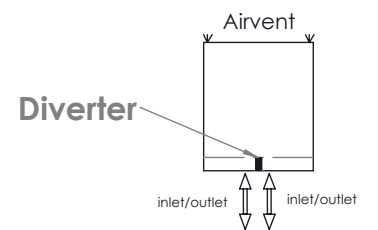

Bamboo W418

Front View

Side View

Back View

Top View

Installation Accesories:

- | | | | |
|---|----|---|----|
|  | x4 |  | x4 |
|  | x4 |  | x4 |
|  | x4 |  | x1 |

Fitting Position:

All Dimension are in mm
 Max.Working Pressure = 10 Bar
 Max.Working Temperature=95° C
 Inlet / Outlet : 1/2" BSP