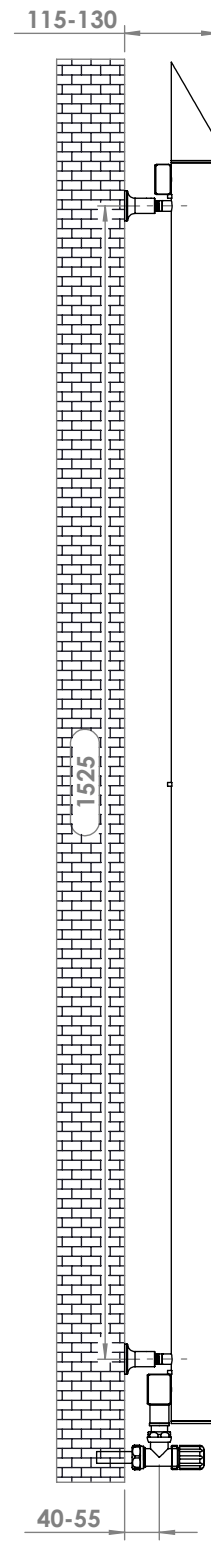

Bamboo W418

Front View

Side View

Back View

Top View

Installation Accesories:

- | | | | |
|---|----|---|----|
|  | x4 |  | x4 |
|  | x4 |  | x4 |
|  | x4 |  | x1 |

Fitting Position:

All Dimension are in mm
 Max.Working Pressure = 10 Bar
 Max.Working Temperature=95° C
 Inlet / Outlet : 1/2" BSP