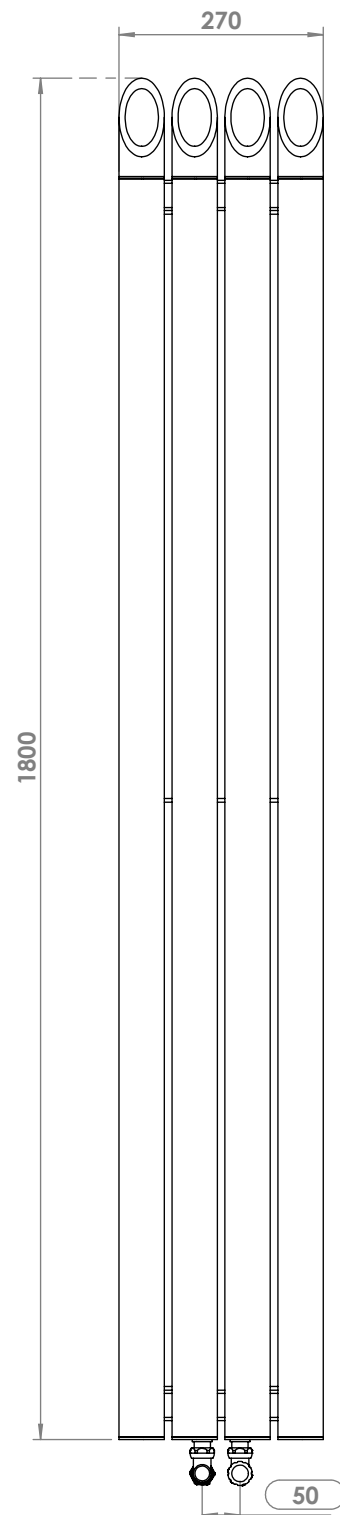

Bamboo W418

Front View

Side View

Back View

Top View

Installation Accesories:

- | | | | |
|---|----|---|----|
|  | x4 |  | x4 |
|  | x4 |  | x4 |
|  | x4 |  | x1 |

Fitting Position:

All Dimension are in mm
 Max.Working Pressure = 10 Bar
 Max.Working Temperature=95° C
 Inlet / Outlet : 1/2" BSP