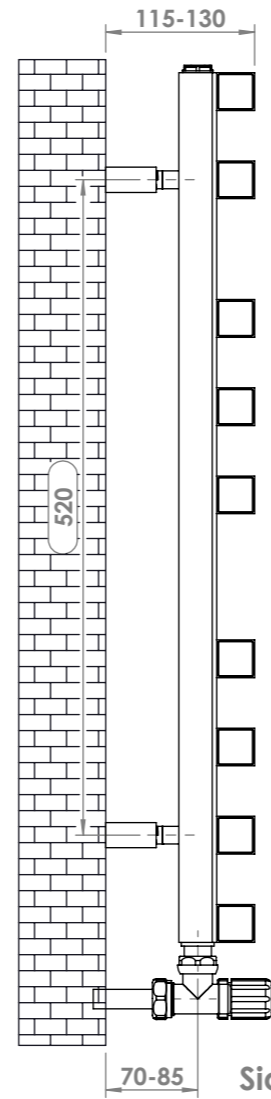

CENGIZ 5C7

Front View

Side View

Back View

Top View

Installation Accesories:

- | | | | |
|---|----|---|----|
|  | x4 |  | x4 |
|  | x4 |  | x4 |
|  | x4 |  | x1 |

Fitting Position:

All Dimension are in mm
 Max.Working Pressure = 10 Bar
 Max.Working Temperature=95° C
 Inlet / Outlet : 1/2" BSP