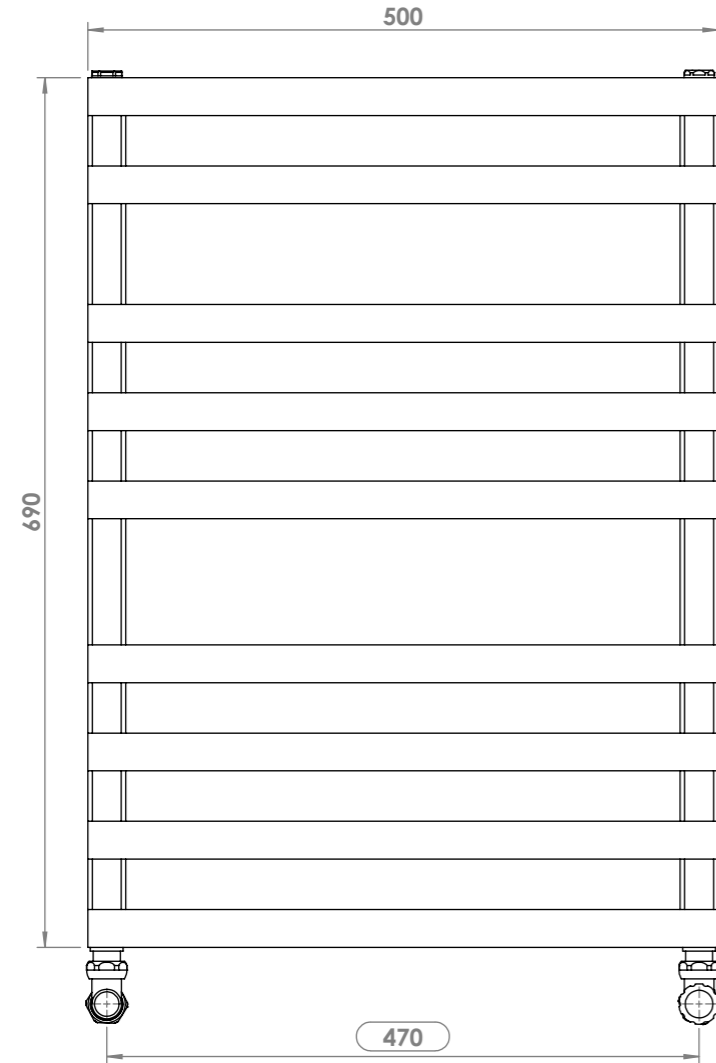

CENGIZ 5C7

Front View

Side View

Back View

Top View

Installation Accesories:

- | | | | |
|---|----|---|----|
|  | x4 |  | x4 |
|  | x4 |  | x4 |
|  | x4 |  | x1 |

Fitting Position:

All Dimension are in mm
 Max.Working Pressure = 10 Bar
 Max.Working Temperature=95° C
 Inlet / Outlet : 1/2" BSP