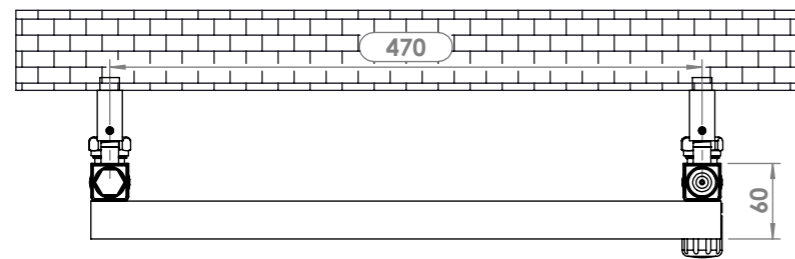

CENGIZ 5C7

Front View

Side View

Back View

Top View

Installation Accesories:

- | | | | |
|---|----|---|----|
|  | x4 |  | x4 |
|  | x4 |  | x4 |
|  | x4 |  | x1 |

Fitting Position:

All Dimension are in mm
 Max.Working Pressure = 10 Bar
 Max.Working Temperature=95° C
 Inlet / Outlet : 1/2" BSP