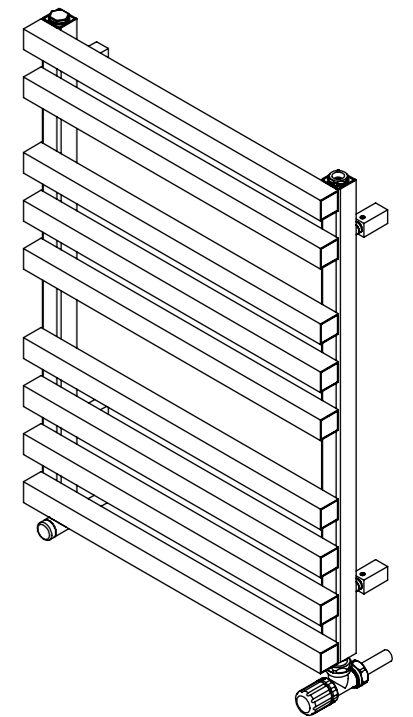

CENGIZ 5C7

Front View

Side View

Back View

Top View

Installation Accesories:

- | | | | |
|---|----|---|----|
|  | x4 |  | x4 |
|  | x4 |  | x4 |
|  | x4 |  | x1 |

Fitting Position:

All Dimension are in mm
 Max.Working Pressure = 10 Bar
 Max.Working Temperature=95° C
 Inlet / Outlet : 1/2" BSP