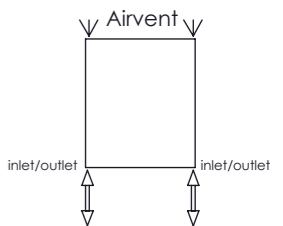

CENGIZ 5C7

Front View

Side View

Back View

Top View

Installation Accesories:

- | | | | |
|---|----|---|----|
|  | x4 |  | x4 |
|  | x4 |  | x4 |
|  | x4 |  | x1 |

Fitting Position:

All Dimension are in mm
 Max.Working Pressure = 10 Bar
 Max.Working Temperature=95° C
 Inlet / Outlet : 1/2" BSP