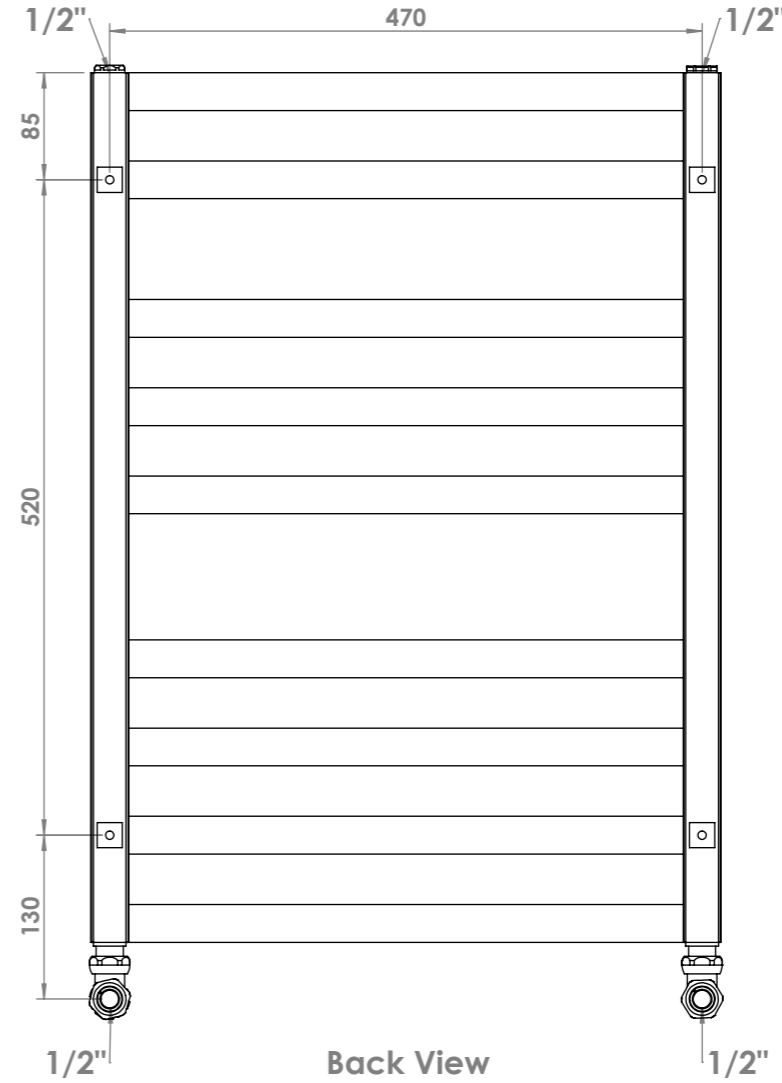

CENGIZ 5C7

Front View

Side View

Back View

Top View

Installation Accesories:

- | | | | |
|---|----|---|----|
|  | x4 |  | x4 |
|  | x4 |  | x4 |
|  | x4 |  | x1 |

Fitting Position:

All Dimension are in mm
 Max.Working Pressure = 10 Bar
 Max.Working Temperature=95° C
 Inlet / Outlet : 1/2" BSP