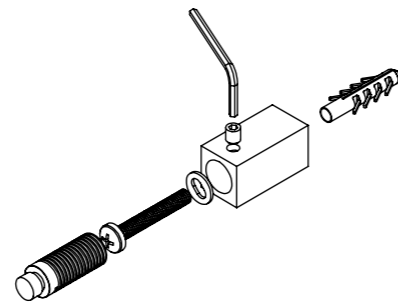

CENGIZ 5C7

Front View

Side View

Back View

Top View

Installation Accesories:

- | | | | |
|---|----|---|----|
|  | x4 |  | x4 |
|  | x4 |  | x4 |
|  | x4 |  | x1 |

Fitting Position:

All Dimension are in mm
 Max.Working Pressure = 10 Bar
 Max.Working Temperature=95° C
 Inlet / Outlet : 1/2" BSP