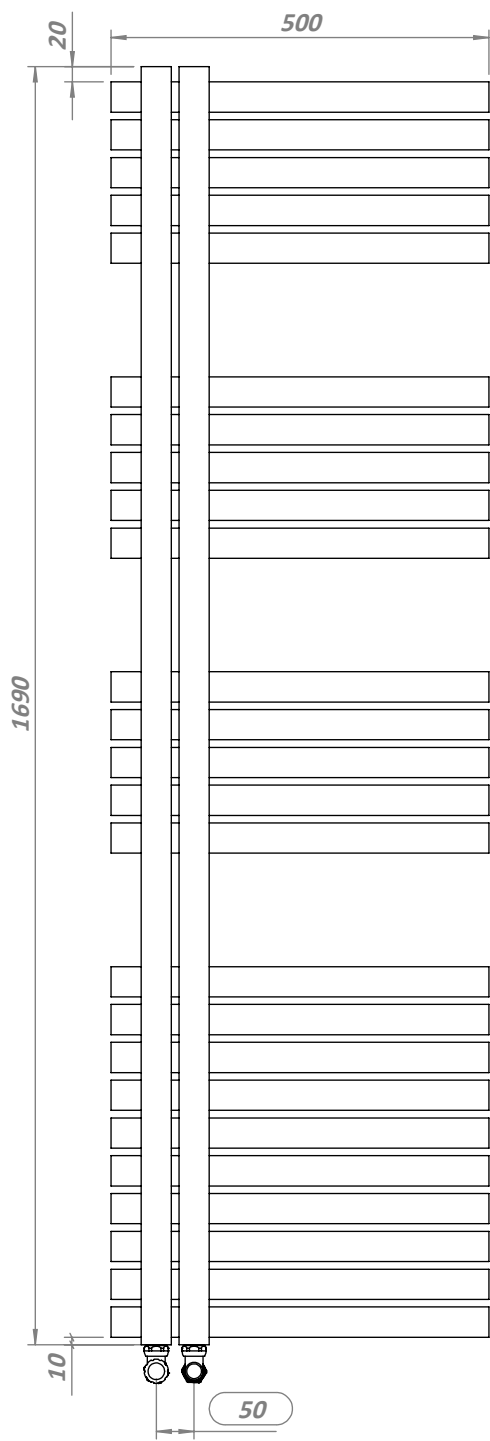

CombeT 18-R

Front View

Side View

Back View

Top View

Installation Accesories:

Fitting Position:

All Dimension are in mm
 Max.Working Pressure = 10 Bar
 Max.Working Temperature=95° C
 Inlet / Outlet : 1/2" BSP