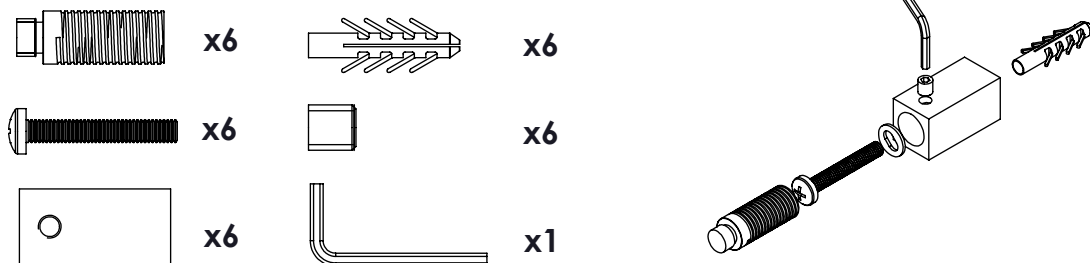

CombeT 18-R

Front View

Side View

Back View

Top View

Installation Accesories:

Fitting Position:

All Dimension are in mm
 Max.Working Pressure = 10 Bar
 Max.Working Temperature=95° C
 Inlet / Outlet : 1/2" BSP