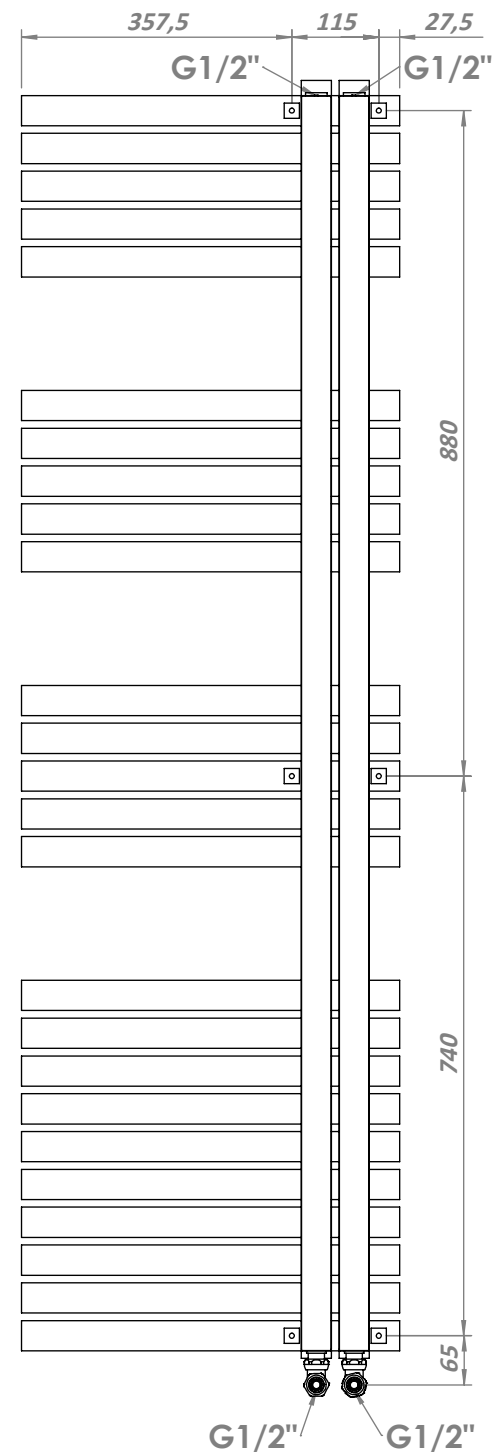

CombeT 18-R

Front View

Side View

Back View

Top View

Installation Accesories:

Fitting Position:

All Dimension are in mm
 Max.Working Pressure = 10 Bar
 Max.Working Temperature=95° C
 Inlet / Outlet : 1/2" BSP