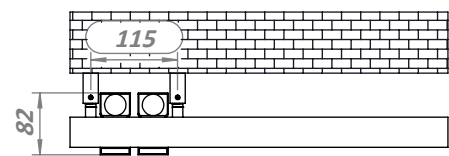

CombeT 18-R

Front View

Side View

Back View

Top View

Installation Accesories:

Fitting Position:

All Dimension are in mm
 Max.Working Pressure = 10 Bar
 Max.Working Temperature=95° C
 Inlet / Outlet : 1/2" BSP