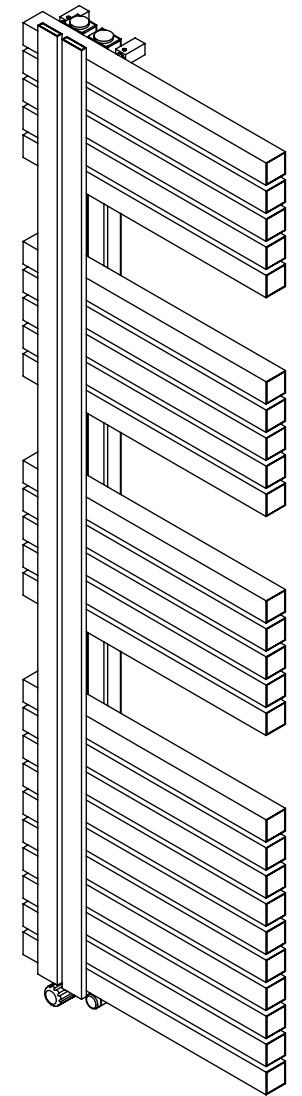

CombeT 18-R

Front View

Side View

Back View

Top View

Installation Accesories:

Fitting Position:

All Dimension are in mm
 Max.Working Pressure = 10 Bar
 Max.Working Temperature=95° C
 Inlet / Outlet : 1/2" BSP