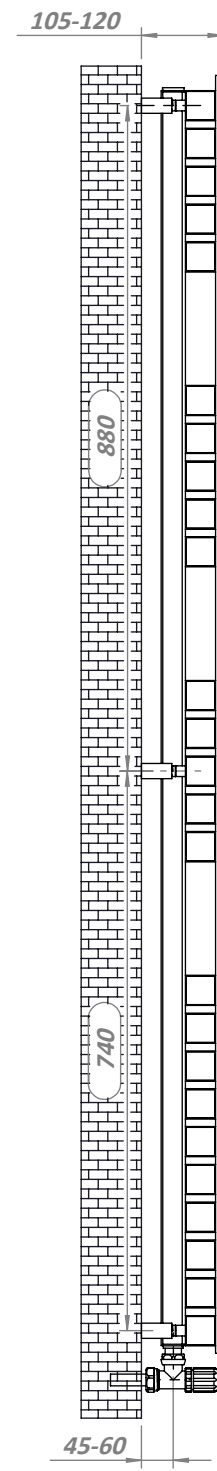

CombeT 18-R

Front View

Side View

Back View

Top View

Installation Accesories:

Fitting Position:

All Dimension are in mm
 Max.Working Pressure = 10 Bar
 Max.Working Temperature=95° C
 Inlet / Outlet : 1/2" BSP