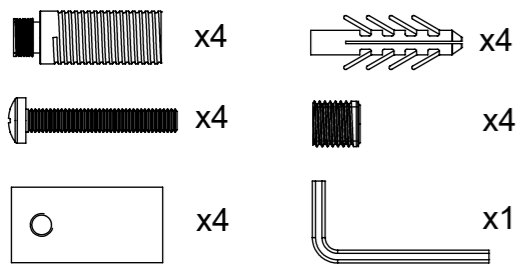

DALYA E14-6060

Front View

Side View

Back View

Top View

Installation Accesories:

Fitting Position:

All Dimension are in mm
 Max.Working Pressure = 10 Bar
 Max.Working Temperature=95° C
 Inlet / Outlet : 1/2" BSP