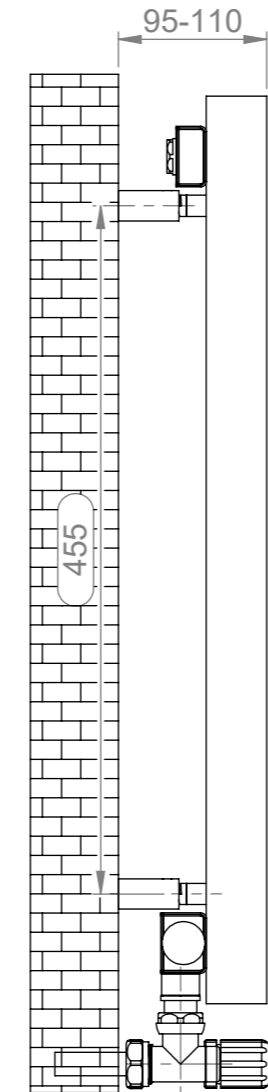

DALYA E14-6060

Front View

Side View

Back View

Top View

Installation Accesories:

Fitting Position:

All Dimension are in mm
 Max.Working Pressure = 10 Bar
 Max.Working Temperature=95° C
 Inlet / Outlet : 1/2" BSP