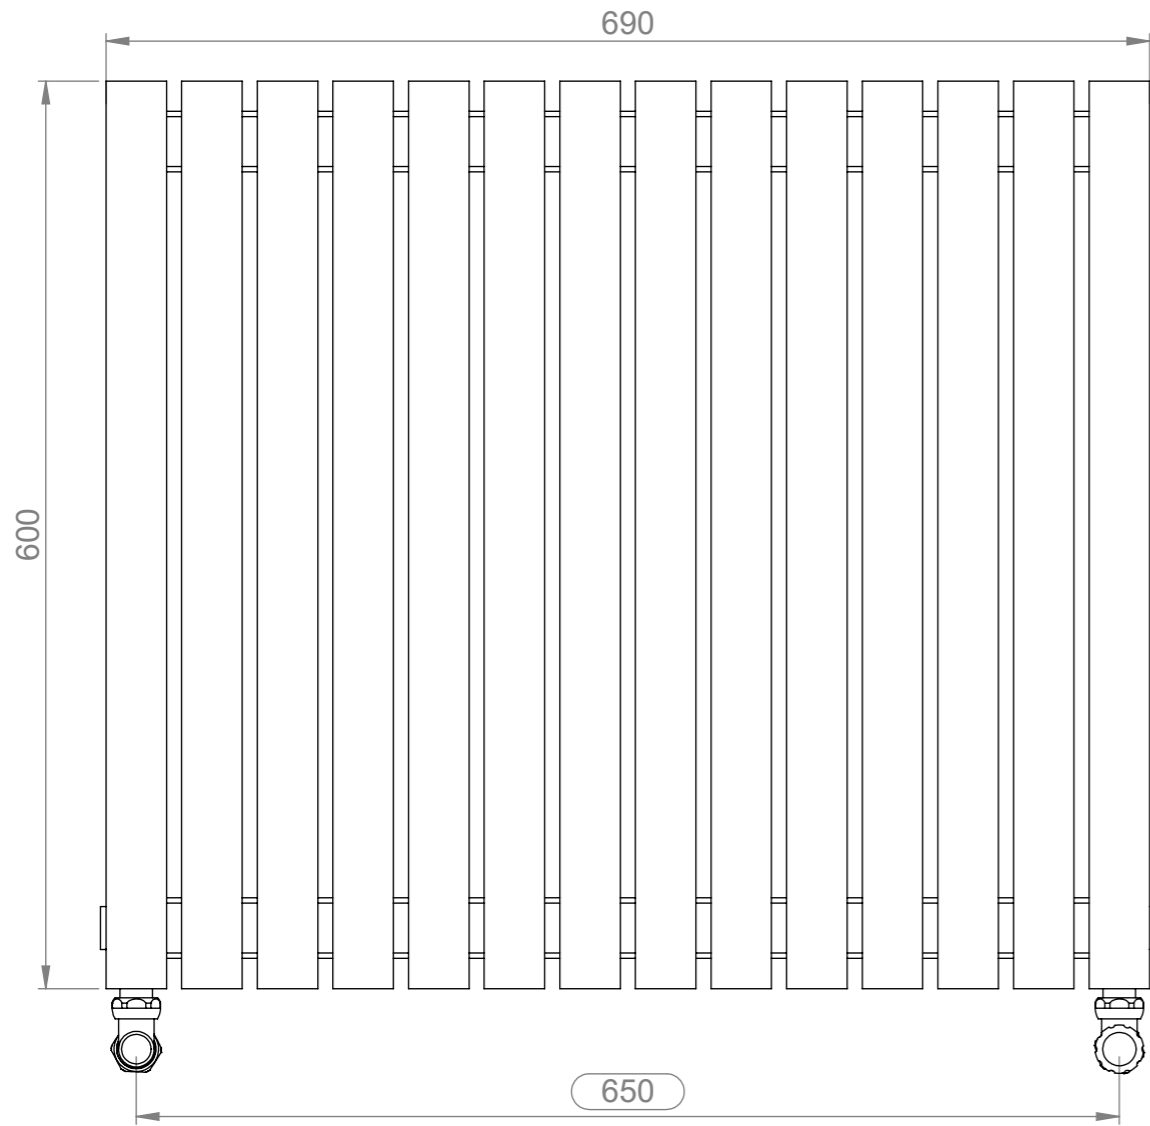

DALYA E14-6060

Front View

Side View

Back View

Top View

Installation Accesories:

Fitting Position:

All Dimension are in mm
 Max.Working Pressure = 10 Bar
 Max.Working Temperature=95° C
 Inlet / Outlet : 1/2" BSP