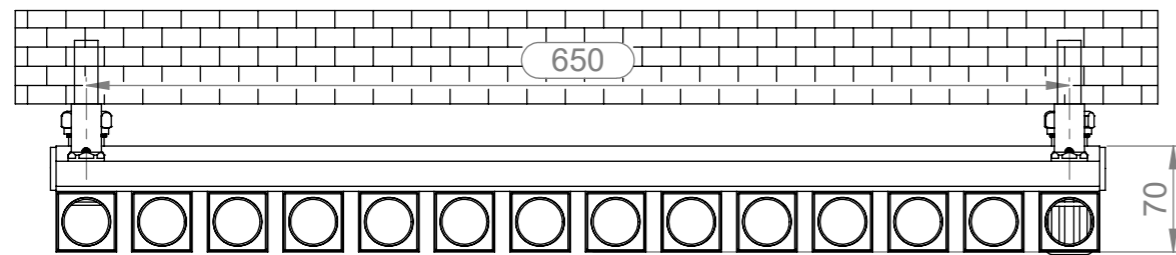

DALYA E14-6060

Front View

Side View

Back View

Top View

Installation Accesories:

Fitting Position:

All Dimension are in mm
 Max.Working Pressure = 10 Bar
 Max.Working Temperature=95° C
 Inlet / Outlet : 1/2" BSP