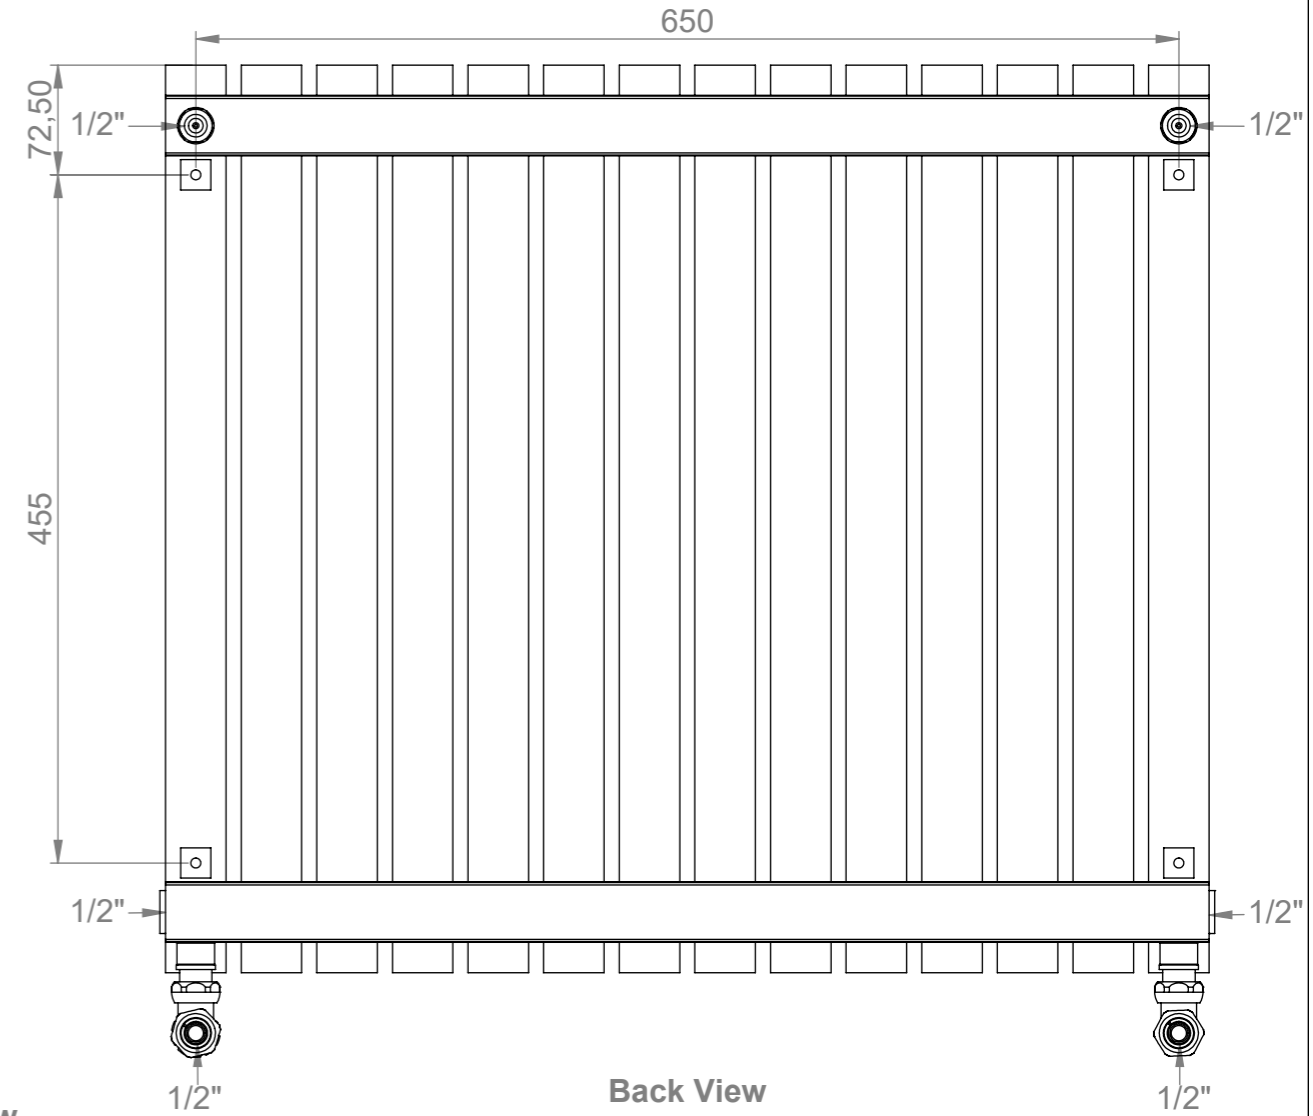

DALYA E14-6060

Front View

Side View

Back View

Top View

Installation Accesories:

Fitting Position:

All Dimension are in mm
 Max.Working Pressure = 10 Bar
 Max.Working Temperature=95° C
 Inlet / Outlet : 1/2" BSP