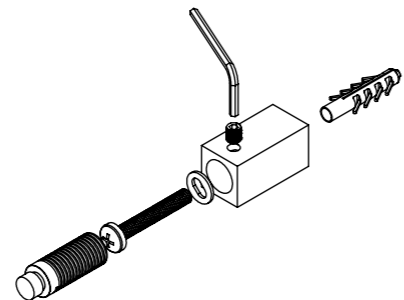

DALYA E14-6060

Front View

Side View

Back View

Top View

Installation Accesories:

Fitting Position:

All Dimension are in mm
 Max.Working Pressure = 10 Bar
 Max.Working Temperature=95° C
 Inlet / Outlet : 1/2" BSP