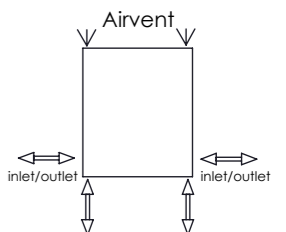

DALYA E14-6060

Front View

Side View

Back View

Top View

Installation Accesories:

Fitting Position:

All Dimension are in mm
 Max.Working Pressure = 10 Bar
 Max.Working Temperature=95° C
 Inlet / Outlet : 1/2" BSP