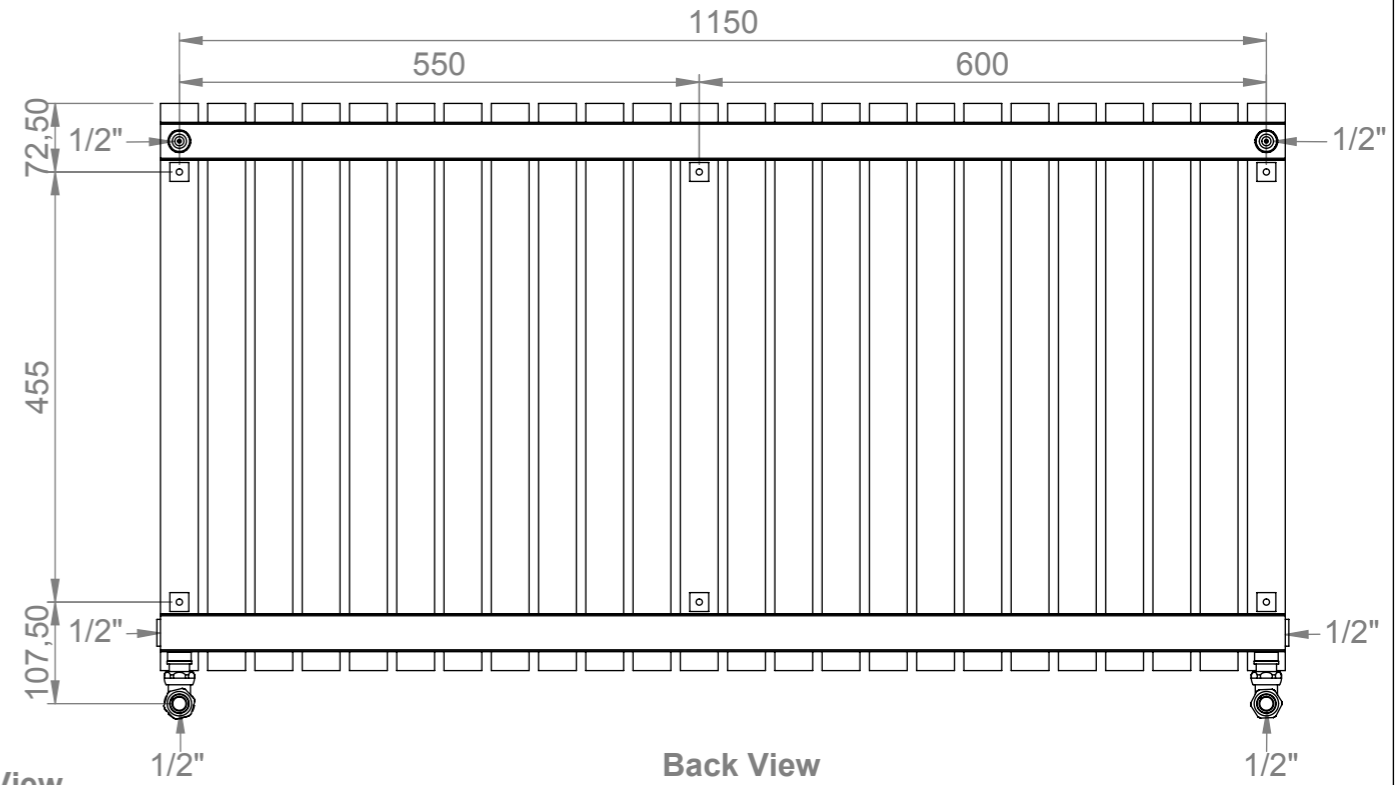

DALYA E24-6060

Installation Accesories:

-  x6
-  x6
-  x6
-  x6
-  x6
-  x6
-  x1

Fitting Position:

All Dimension are in mm
 Max.Working Pressure = 10 Bar
 Max.Working Temperature=95° C
 Inlet / Outlet : 1/2" BSP