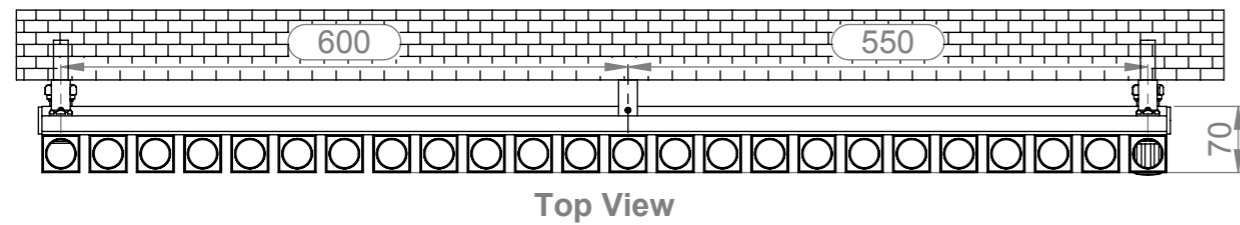

DALYA E24-6060

Installation Accesories:

-  x6
-  x6
-  x6
-  x6
-  x6
-  x6
-  x1

Fitting Position:

All Dimension are in mm
 Max.Working Pressure = 10 Bar
 Max.Working Temperature=95° C
 Inlet / Outlet : 1/2" BSP