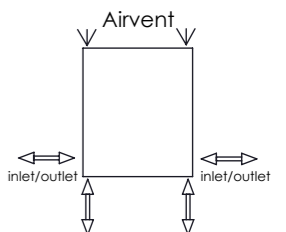

DALYA E24-6060

Installation Accesories:

-  x6
-  x6
-  x6
-  x6
-  x6
-  x6
-  x1

Fitting Position:

All Dimension are in mm
 Max.Working Pressure = 10 Bar
 Max.Working Temperature=95° C
 Inlet / Outlet : 1/2" BSP