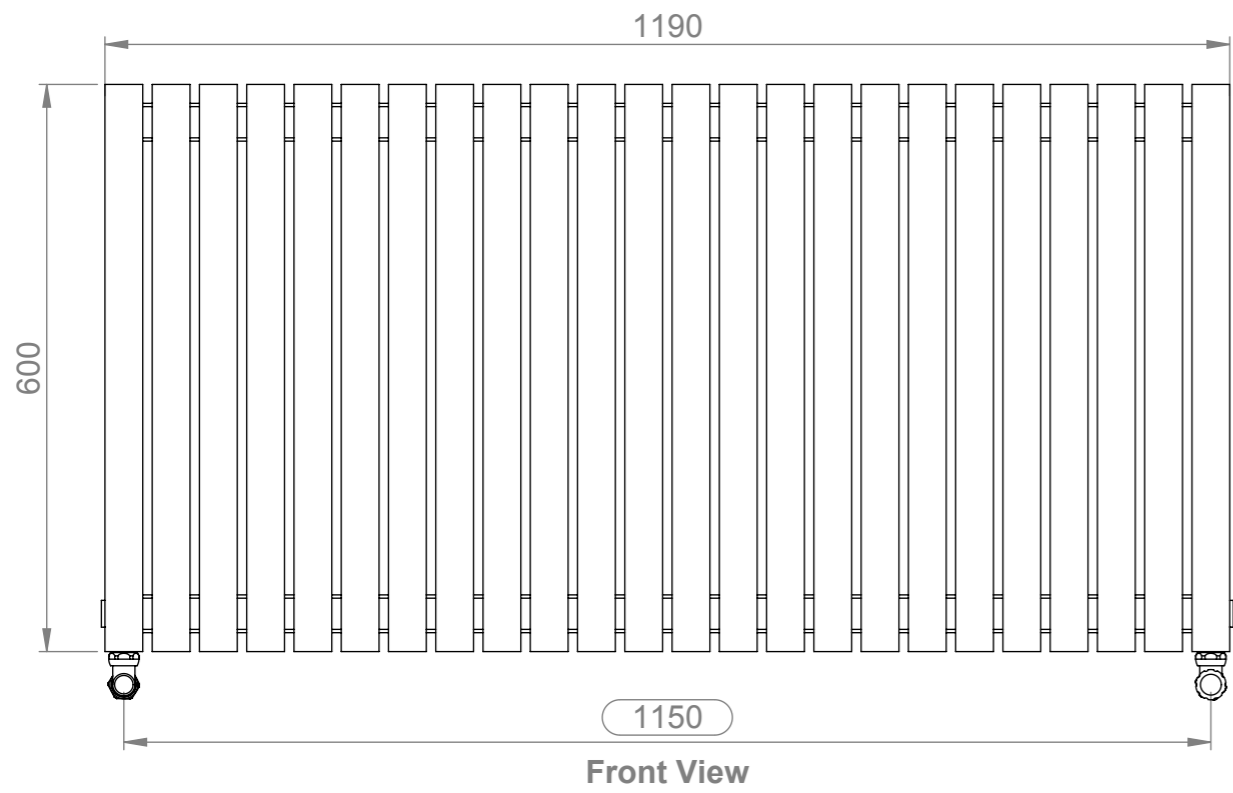

DALYA E24-6060

Installation Accesories:

-  x6
-  x6
-  x6
-  x6
-  x6
-  x6
-  x1

Fitting Position:

All Dimension are in mm
 Max.Working Pressure = 10 Bar
 Max.Working Temperature=95° C
 Inlet / Outlet : 1/2" BSP