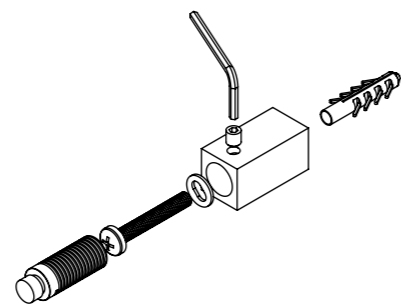

DALYA E24-6060

Installation Accesories:

-  x6
-  x6
-  x6
-  x6
-  x6
-  x6
-  x1

Fitting Position:

All Dimension are in mm
 Max.Working Pressure = 10 Bar
 Max.Working Temperature=95° C
 Inlet / Outlet : 1/2" BSP