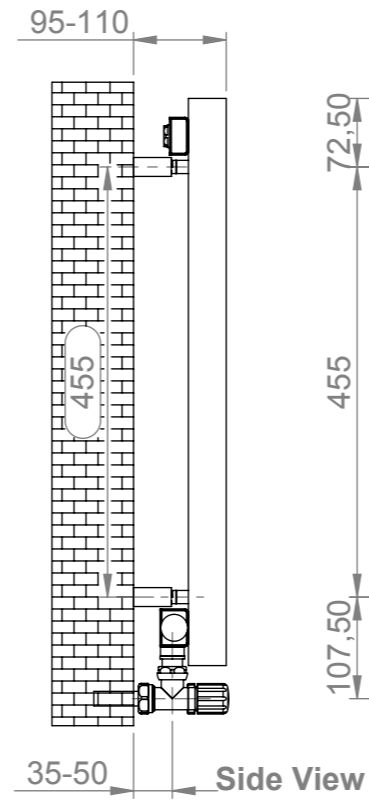

DALYA E24-6060

Installation Accesories:

-  x6
-  x6
-  x6
-  x6
-  x6
-  x6
-  x1

Fitting Position:

All Dimension are in mm
 Max.Working Pressure = 10 Bar
 Max.Working Temperature=95° C
 Inlet / Outlet : 1/2" BSP