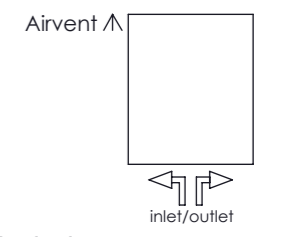

Gallipoli - 3

Installation Accessories:

Plumbing Position:

Vertical mount
 All Dimensions are in mm
 Max. Working Pressure: 10 Bar
 Max. Working Temperature: 95° C
 Inlet / Outlet : 1/2" BSP
 Fuel : E/H/D