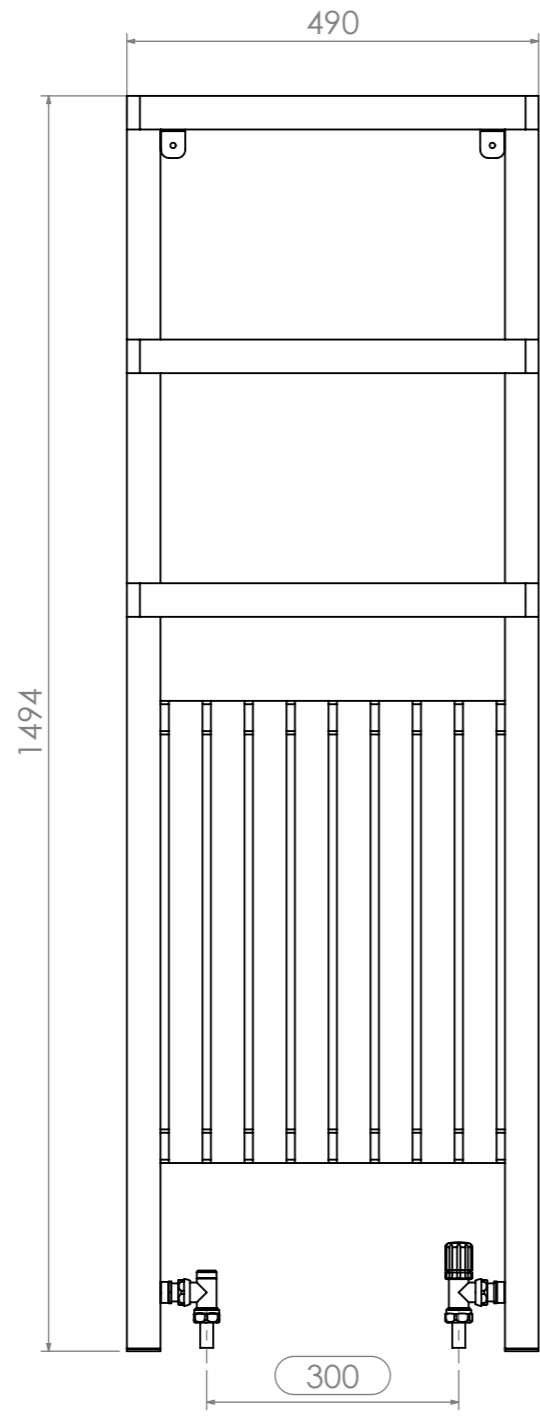

Gallipoli - 3

Installation Accessories:

Plumbing Position:

Vertical mount
 All Dimensions are in mm
 Max. Working Pressure: 10 Bar
 Max. Working Temperature: 95° C
 Inlet / Outlet : 1/2" BSP
 Fuel : E/H/D