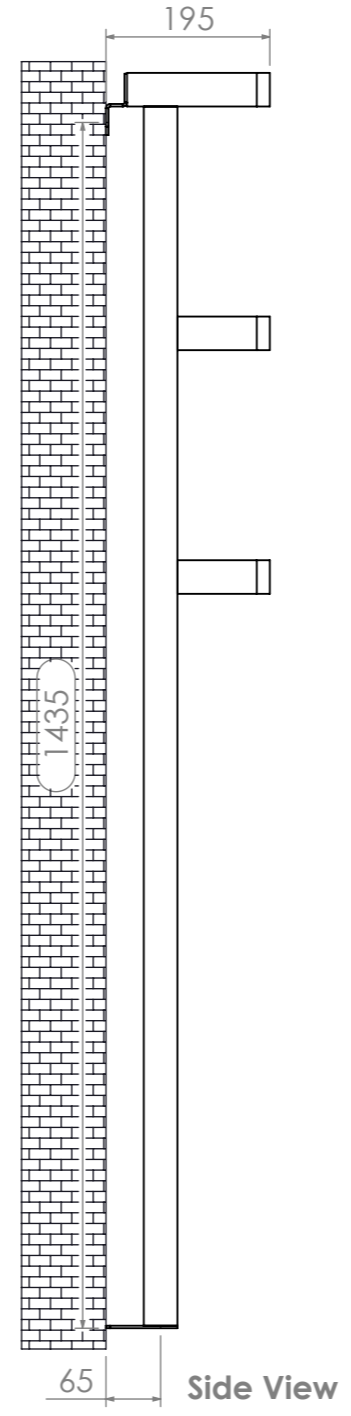

Gallipoli - 3

Installation Accessories:

Plumbing Position:

Vertical mount
 All Dimensions are in mm
 Max. Working Pressure: 10 Bar
 Max. Working Temperature: 95° C
 Inlet / Outlet : 1/2" BSP
 Fuel : E/H/D