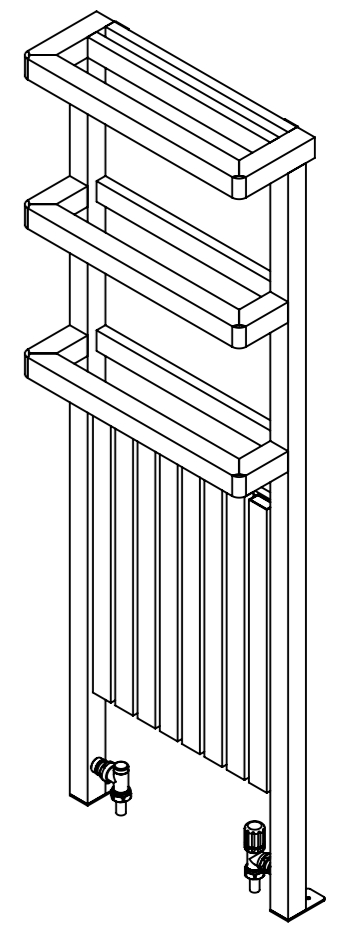

Gallipoli - 3

Installation Accessories:

Plumbing Position:

Vertical mount
 All Dimensions are in mm
 Max. Working Pressure: 10 Bar
 Max. Working Temperature: 95° C
 Inlet / Outlet : 1/2" BSP
 Fuel : E/H/D