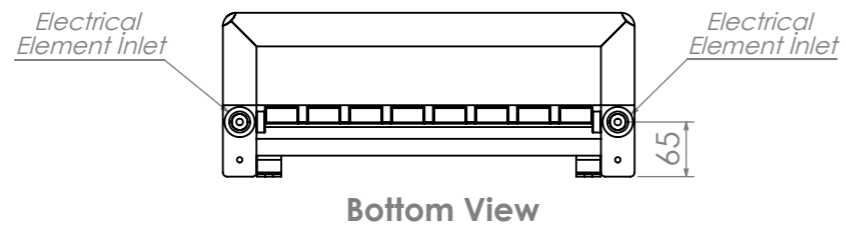

Gallipoli - 3

Installation Accessories:

Plumbing Position:

Vertical mount
 All Dimensions are in mm
 Max. Working Pressure: 10 Bar
 Max. Working Temperature: 95° C
 Inlet / Outlet : 1/2" BSP
 Fuel : E/H/D