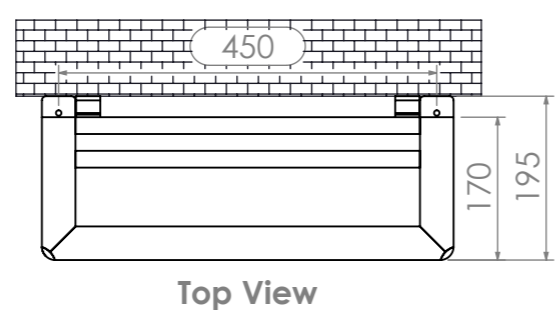

Gallipoli - 3

Installation Accessories:

Plumbing Position:

Vertical mount
 All Dimensions are in mm
 Max. Working Pressure: 10 Bar
 Max. Working Temperature: 95° C
 Inlet / Outlet : 1/2" BSP
 Fuel : E/H/D