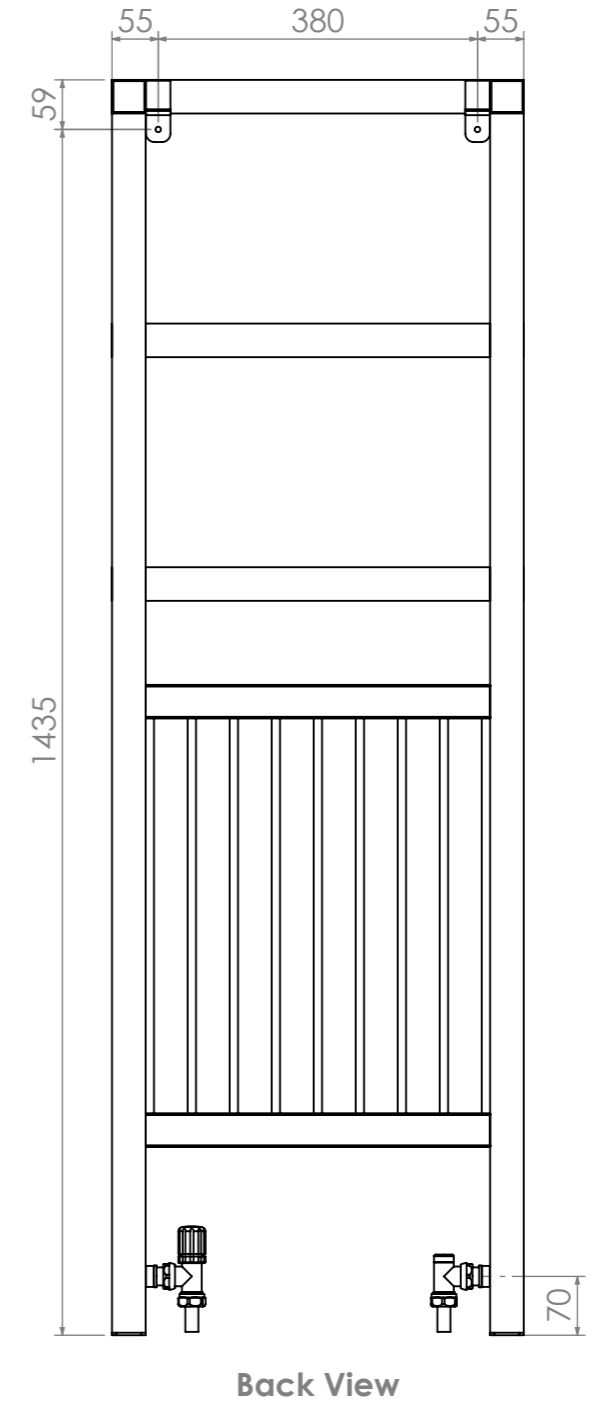

Gallipoli - 3

Installation Accessories:

Plumbing Position:

Vertical mount
 All Dimensions are in mm
 Max. Working Pressure: 10 Bar
 Max. Working Temperature: 95° C
 Inlet / Outlet : 1/2" BSP
 Fuel : E/H/D