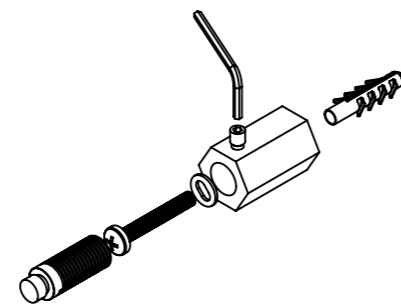

Honey Comb-3

Installation Accessories:

Plumbing Position:

Vertical mount
 All Dimensions are in mm
 Max. Working Pressure: 10 Bar
 Max. Working Temperature: 95° C
 Inlet / Outlet : 1/2" BSP
 Fuel : H