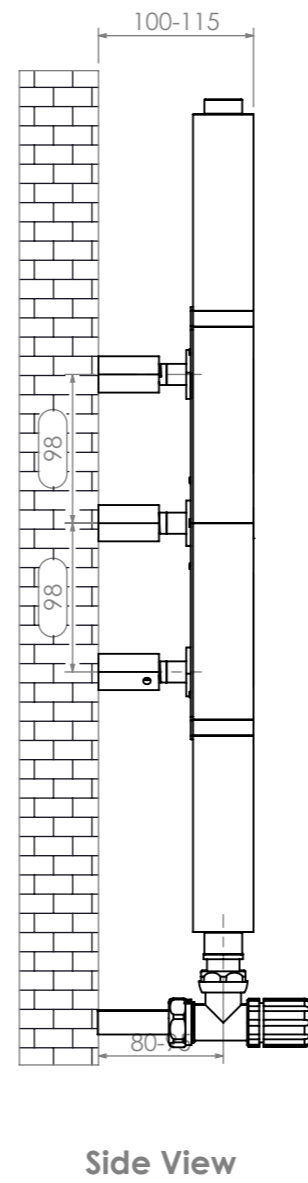

Honey Comb-3

Installation Accessories:

Plumbing Position:

Vertical mount
 All Dimensions are in mm
 Max. Working Pressure: 10 Bar
 Max. Working Temperature: 95° C
 Inlet / Outlet : 1/2" BSP
 Fuel : H