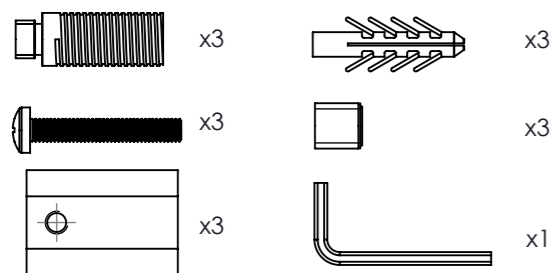

Honey Comb-3

Installation Accessories:

Plumbing Position:

Vertical mount
 All Dimensions are in mm
 Max. Working Pressure: 10 Bar
 Max. Working Temperature: 95° C
 Inlet / Outlet : 1/2" BSP
 Fuel : H