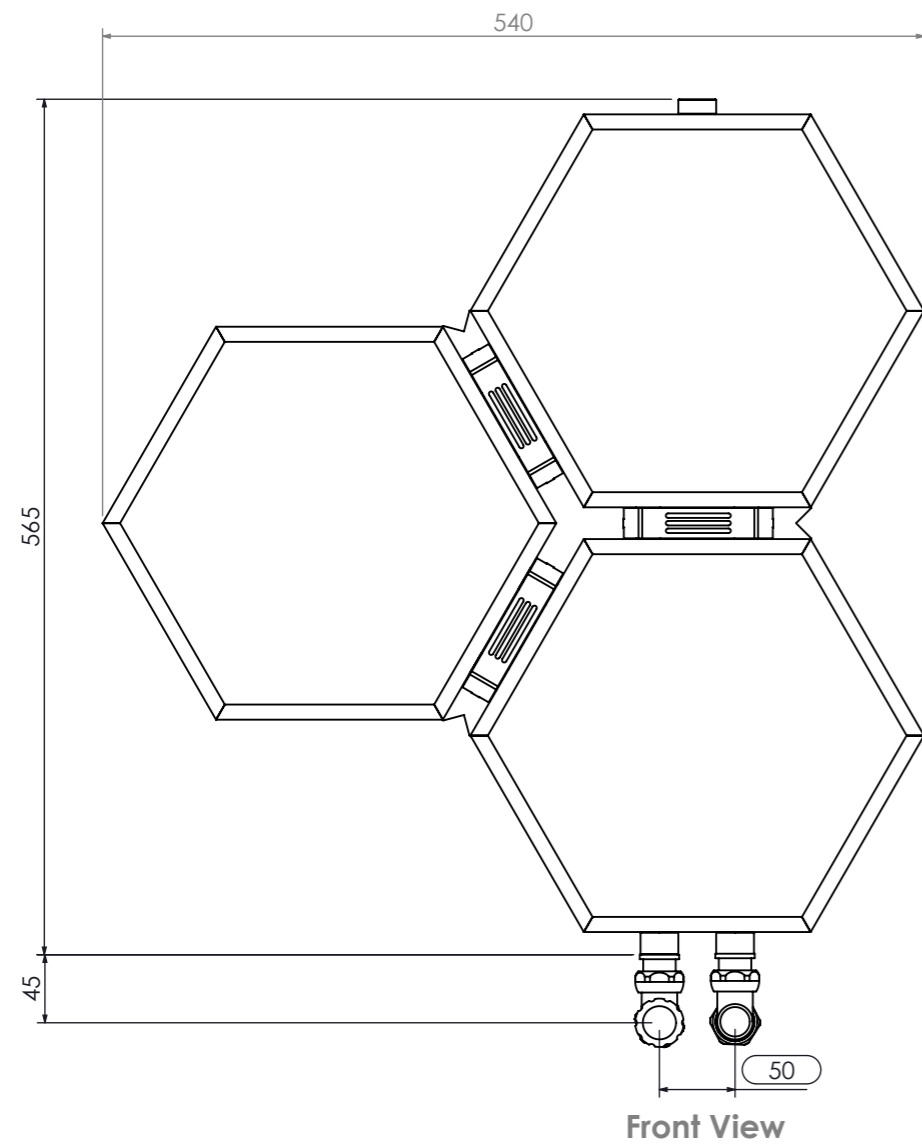

Honey Comb-3

Installation Accessories:

Plumbing Position:

Vertical mount
 All Dimensions are in mm
 Max. Working Pressure: 10 Bar
 Max. Working Temperature: 95° C
 Inlet / Outlet : 1/2" BSP
 Fuel : H