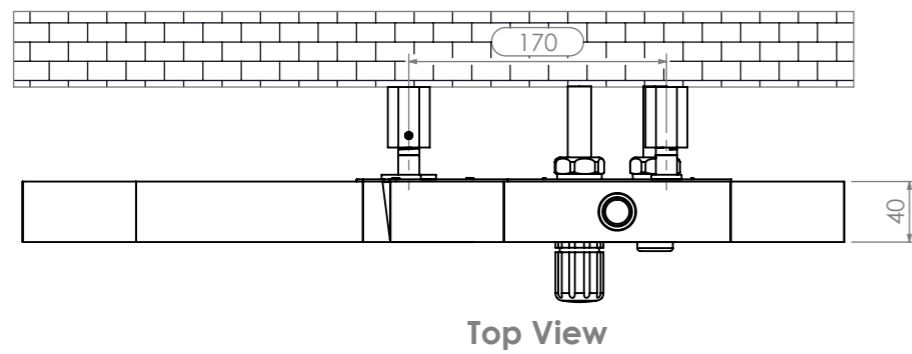

Honey Comb-3

Installation Accessories:

Plumbing Position:

Vertical mount
 All Dimensions are in mm
 Max. Working Pressure: 10 Bar
 Max. Working Temperature: 95° C
 Inlet / Outlet : 1/2" BSP
 Fuel : H