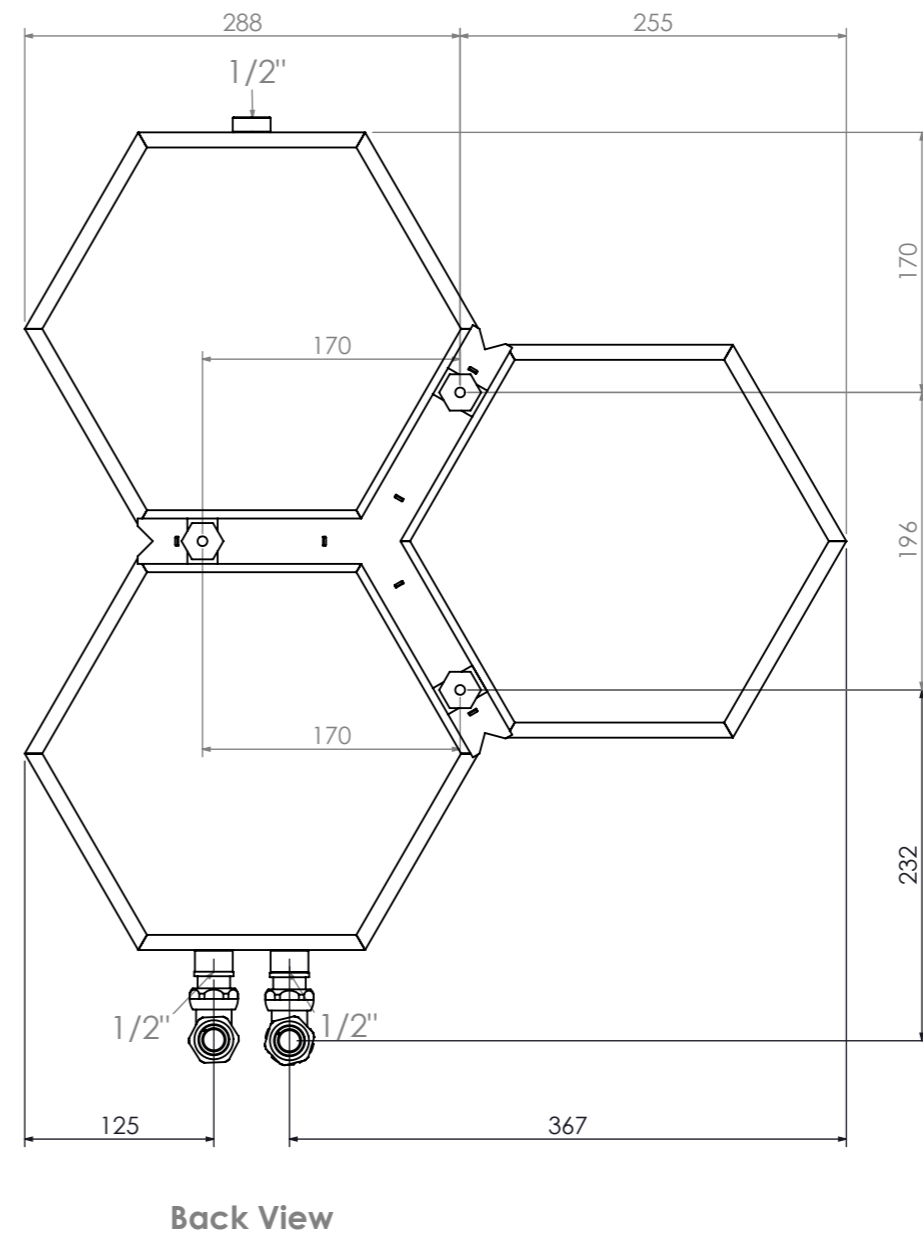

Honey Comb-3

Installation Accessories:

Plumbing Position:

Vertical mount
 All Dimensions are in mm
 Max. Working Pressure: 10 Bar
 Max. Working Temperature: 95° C
 Inlet / Outlet : 1/2" BSP
 Fuel : H