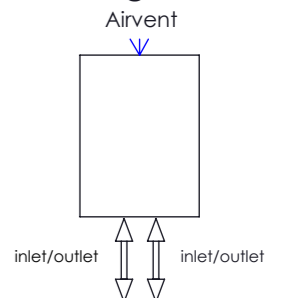

Honey Comb-3

Installation Accessories:

Plumbing Position:

Vertical mount
 All Dimensions are in mm
 Max. Working Pressure: 10 Bar
 Max. Working Temperature: 95° C
 Inlet / Outlet : 1/2" BSP
 Fuel : H