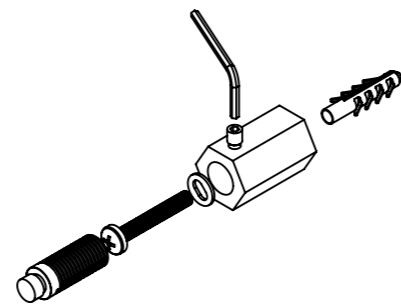

Honey Comb-5

Installation Accessories:

Plumbing Position:

Vertical mount
 All Dimensions are in mm
 Max. Working Pressure: 10 Bar
 Max. Working Temperature: 95° C
 Inlet / Outlet : 1/2" BSP
 Fuel : H