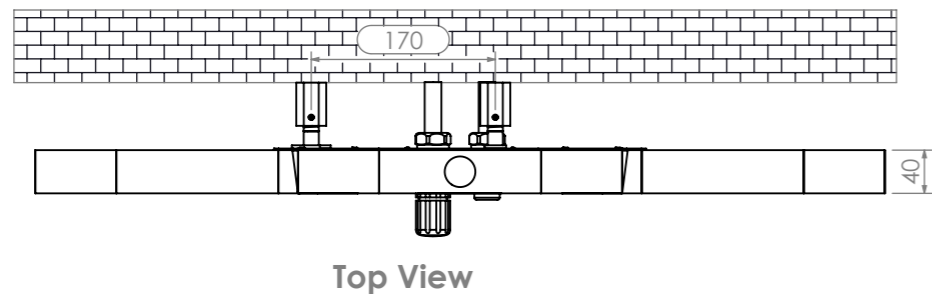

Honey Comb-5

Installation Accessories:

Plumbing Position:

Vertical mount
 All Dimensions are in mm
 Max. Working Pressure: 10 Bar
 Max. Working Temperature: 95° C
 Inlet / Outlet : 1/2" BSP
 Fuel : H