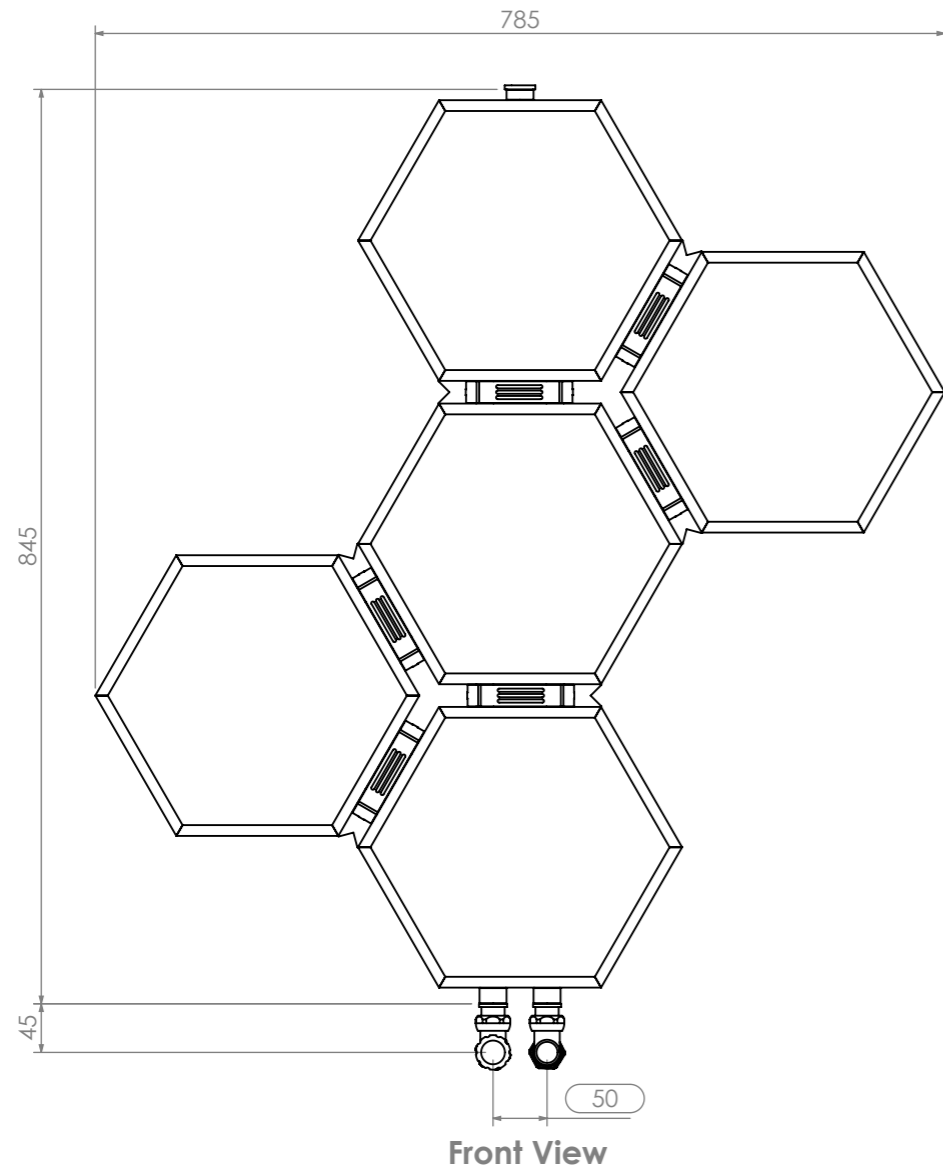

Honey Comb-5

Installation Accessories:

Plumbing Position:

Vertical mount
 All Dimensions are in mm
 Max. Working Pressure: 10 Bar
 Max. Working Temperature: 95° C
 Inlet / Outlet : 1/2" BSP
 Fuel : H