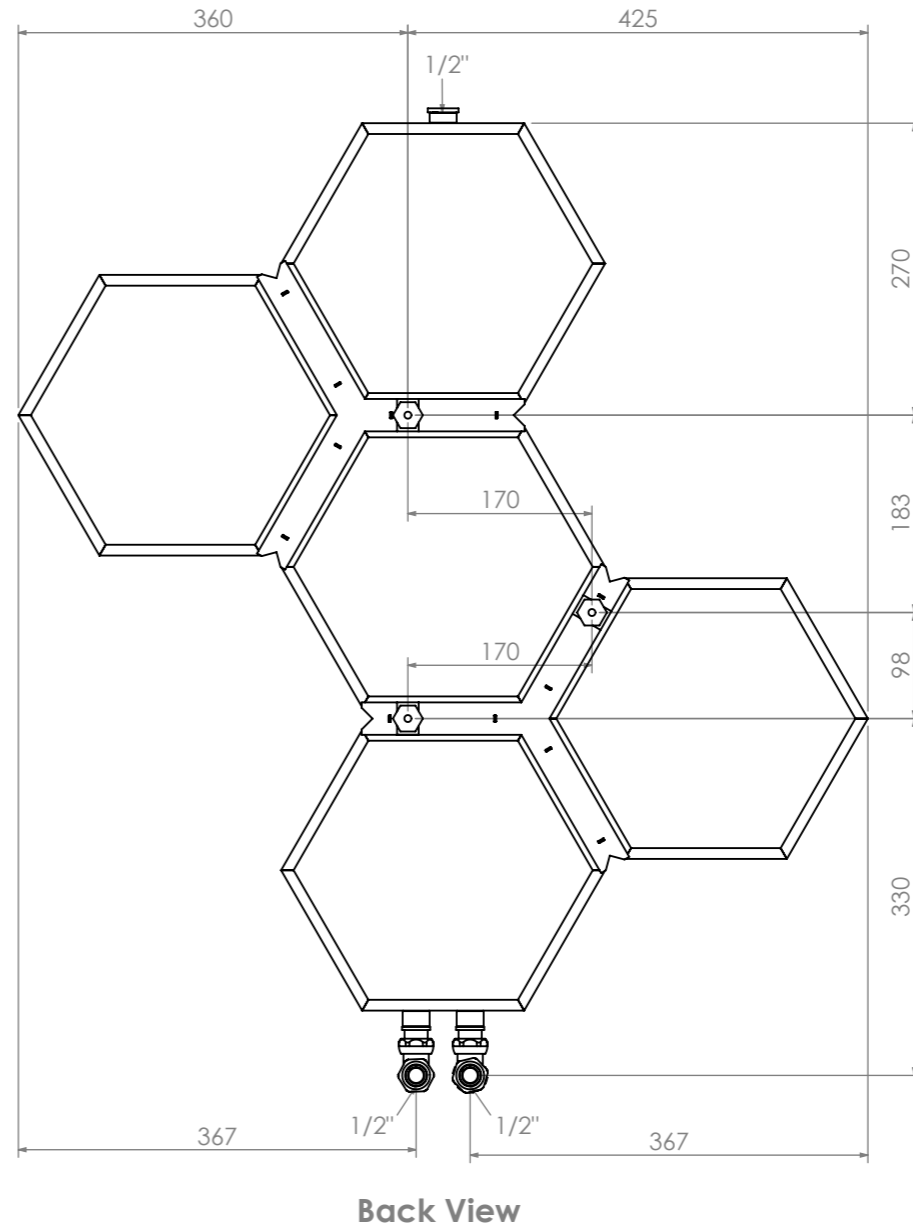

Honey Comb-5

Installation Accessories:

Plumbing Position:

Vertical mount
 All Dimensions are in mm
 Max. Working Pressure: 10 Bar
 Max. Working Temperature: 95° C
 Inlet / Outlet : 1/2" BSP
 Fuel : H