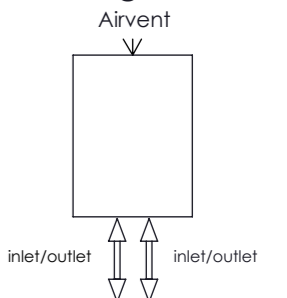

Honey Comb-5

Installation Accessories:

Plumbing Position:

Vertical mount
 All Dimensions are in mm
 Max. Working Pressure: 10 Bar
 Max. Working Temperature: 95° C
 Inlet / Outlet : 1/2" BSP
 Fuel : H