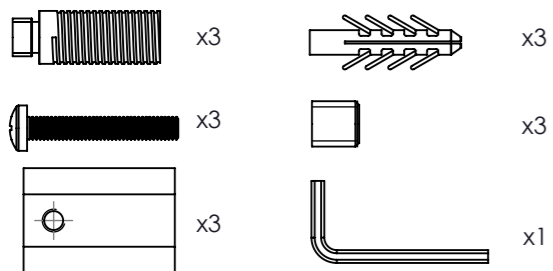

Honey Comb-5

Installation Accessories:

Plumbing Position:

Vertical mount
 All Dimensions are in mm
 Max. Working Pressure: 10 Bar
 Max. Working Temperature: 95° C
 Inlet / Outlet : 1/2" BSP
 Fuel : H