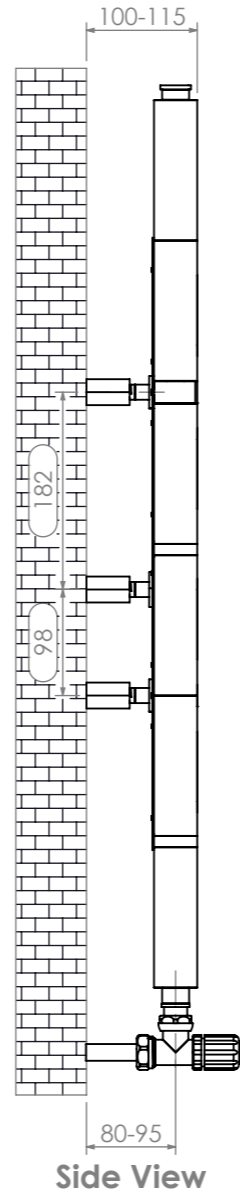

Honey Comb-5

Installation Accessories:

Plumbing Position:

Vertical mount
 All Dimensions are in mm
 Max. Working Pressure: 10 Bar
 Max. Working Temperature: 95° C
 Inlet / Outlet : 1/2" BSP
 Fuel : H