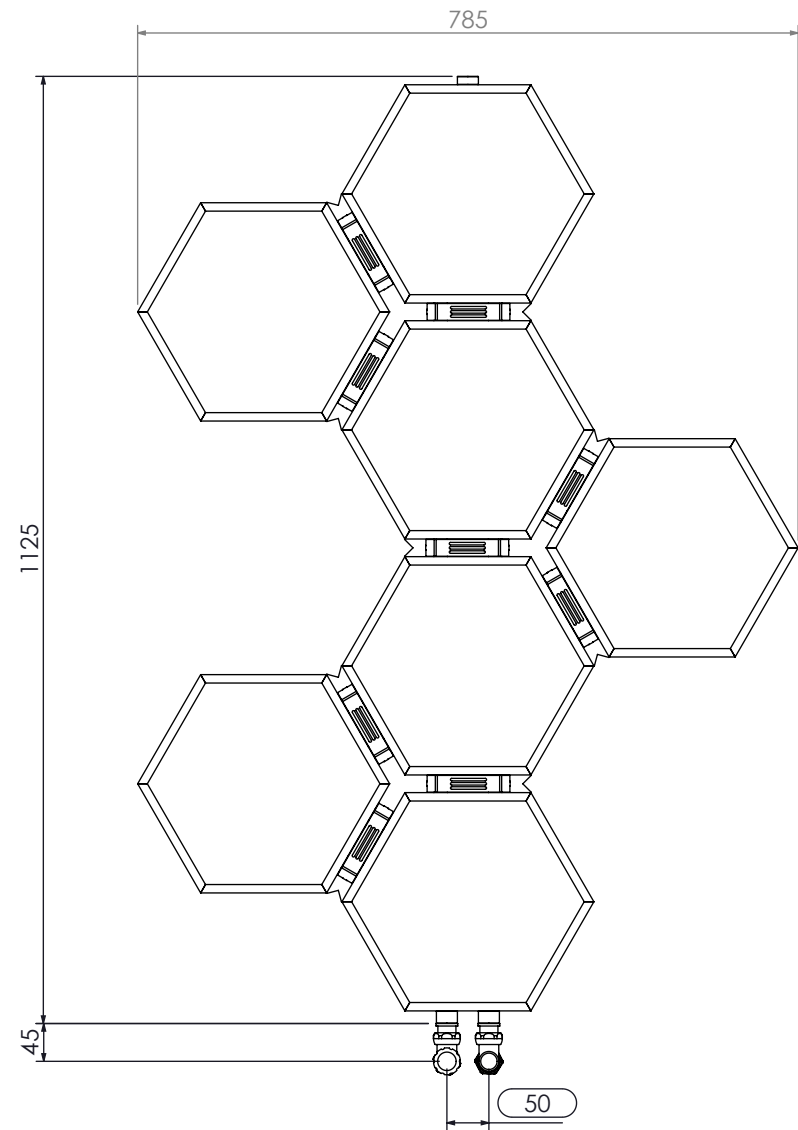

Honey Comb-7

Front View

Side View

Back View

Top View

Installation Accessories:

Plumbing Position:

Vertical mount
 All Dimensions are in mm
 Max. Working Pressure: 10 Bar
 Max. Working Temperature: 95° C
 Inlet / Outlet : 1/2" BSP
 Fuel : H