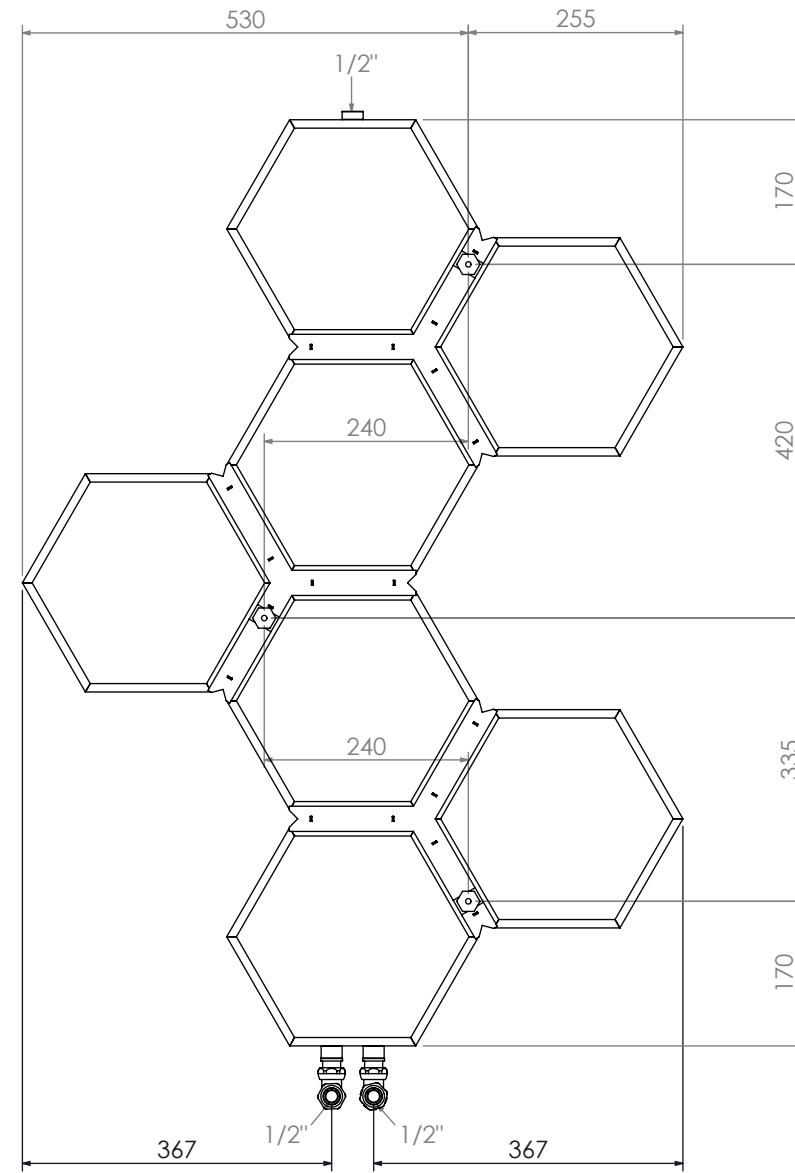

Honey Comb-7

Front View

Side View

Back View

Top View

Installation Accessories:

Plumbing Position:

Vertical mount
 All Dimensions are in mm
 Max. Working Pressure: 10 Bar
 Max. Working Temperature: 95° C
 Inlet / Outlet : 1/2" BSP
 Fuel : H