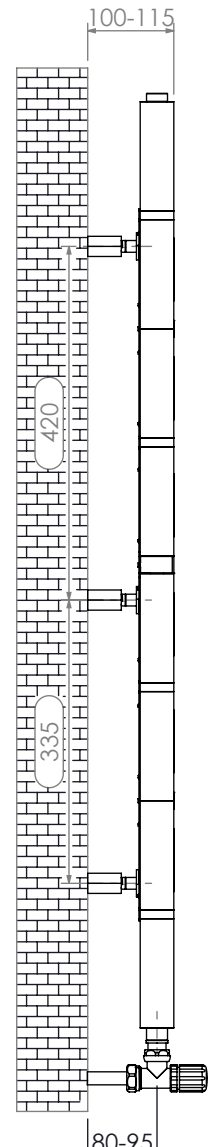

Honey Comb-7

Front View

Side View

Back View

Top View

Installation Accessories:

Plumbing Position:

Vertical mount
 All Dimensions are in mm
 Max. Working Pressure: 10 Bar
 Max. Working Temperature: 95° C
 Inlet / Outlet : 1/2" BSP
 Fuel : H