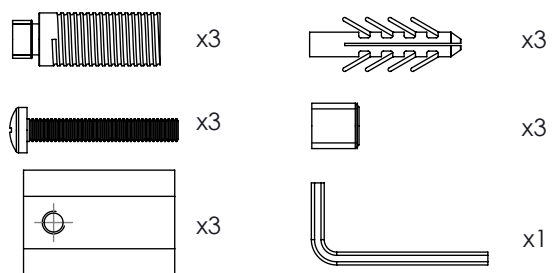

Honey Comb-7

Front View

Side View

Back View

Top View

Installation Accessories:

Plumbing Position:

Vertical mount
 All Dimensions are in mm
 Max. Working Pressure: 10 Bar
 Max. Working Temperature: 95° C
 Inlet / Outlet : 1/2" BSP
 Fuel : H