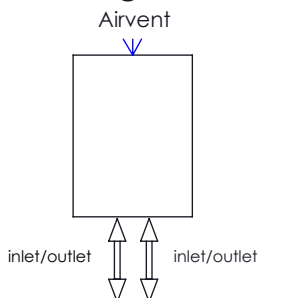

Honey Comb-7

Front View

Side View

Back View

Top View

Installation Accessories:

Plumbing Position:

Vertical mount
 All Dimensions are in mm
 Max. Working Pressure: 10 Bar
 Max. Working Temperature: 95° C
 Inlet / Outlet : 1/2" BSP
 Fuel : H