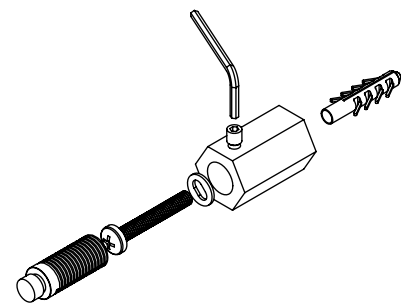

Honey Comb-7

Front View

Side View

Back View

Top View

Installation Accessories:

Plumbing Position:

Vertical mount
 All Dimensions are in mm
 Max. Working Pressure: 10 Bar
 Max. Working Temperature: 95° C
 Inlet / Outlet : 1/2" BSP
 Fuel : H