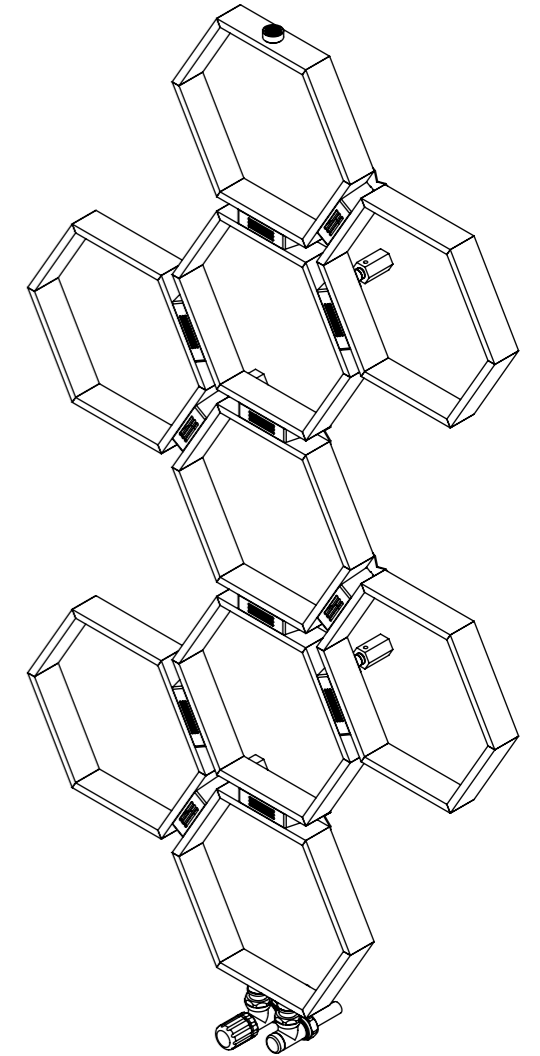

Honey Comb-9

Installation Accessories:

-  x4
-  x4
-  x4
-  x4
-  x4
-  x1

Plumbing Position:

Vertical mount
 All Dimensions are in mm
 Max. Working Pressure: 10 Bar
 Max. Working Temperature: 95° C
 Inlet / Outlet : 1/2" BSP
 Fuel : H