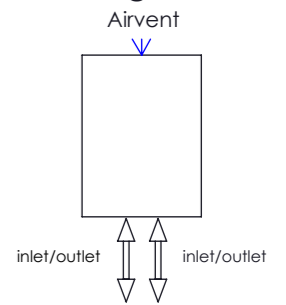

Honey Comb-9

Installation Accessories:

-  x4
-  x4
-  x4
-  x4
-  x4
-  x1

Plumbing Position:

Vertical mount
 All Dimensions are in mm
 Max. Working Pressure: 10 Bar
 Max. Working Temperature: 95° C
 Inlet / Outlet : 1/2" BSP
 Fuel : H