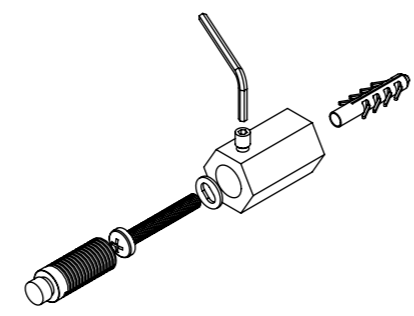

Honey Comb-9

Installation Accessories:

-  x4
-  x4
-  x4
-  x4
-  x4
-  x1

Plumbing Position:

Vertical mount
 All Dimensions are in mm
 Max. Working Pressure: 10 Bar
 Max. Working Temperature: 95° C
 Inlet / Outlet : 1/2" BSP
 Fuel : H