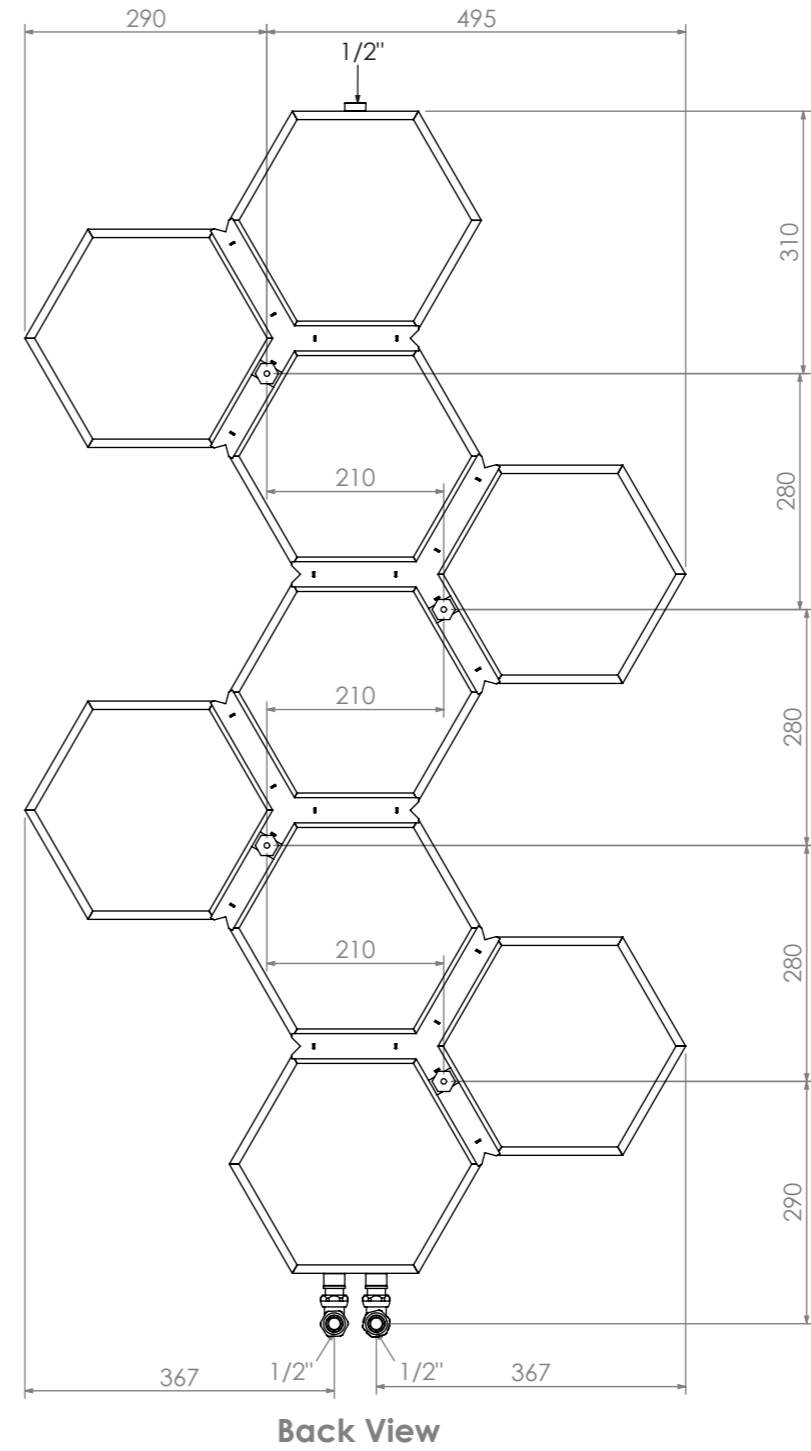

Honey Comb-9

Installation Accessories:

-  x4
-  x4
-  x4
-  x4
-  x4
-  x1

Plumbing Position:

Vertical mount
 All Dimensions are in mm
 Max. Working Pressure: 10 Bar
 Max. Working Temperature: 95° C
 Inlet / Outlet : 1/2" BSP
 Fuel : H