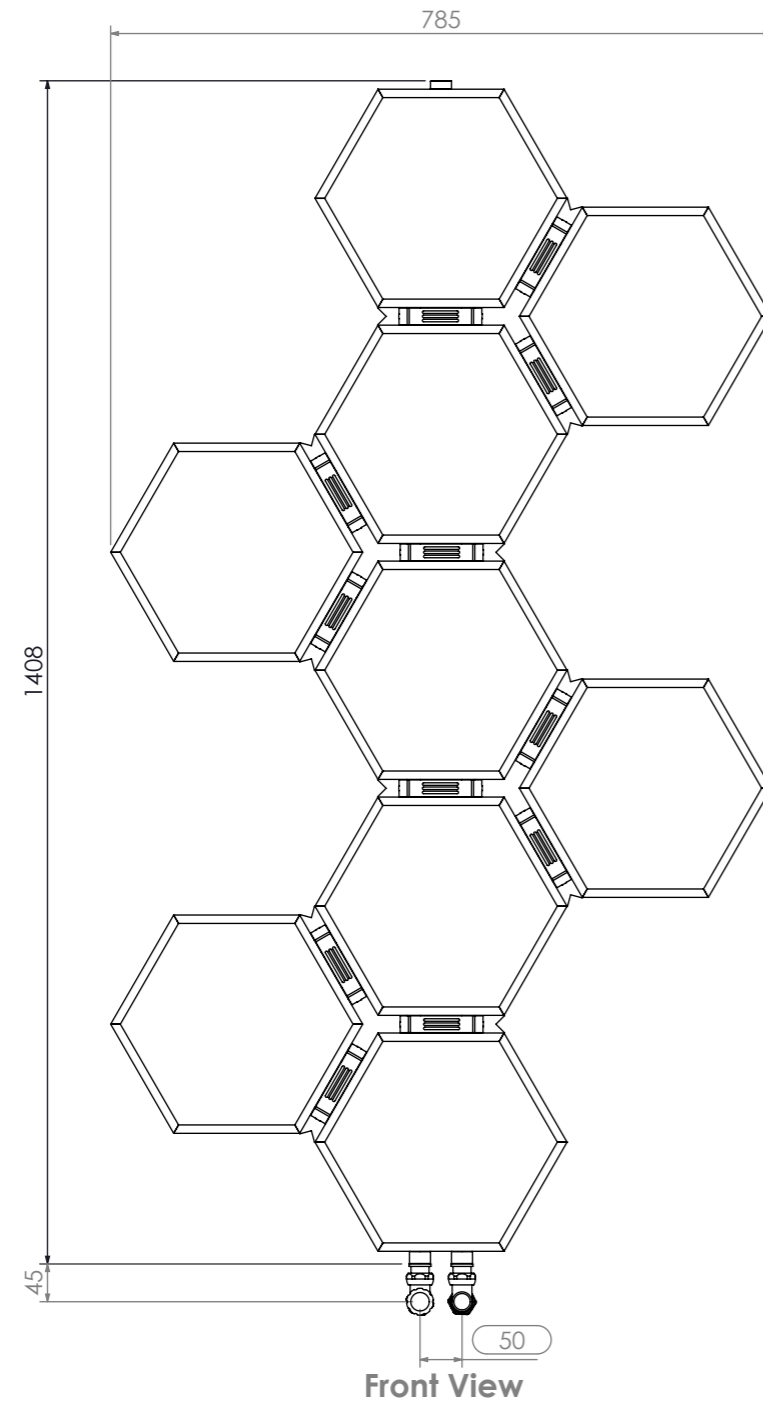

Honey Comb-9

Installation Accessories:

-  x4
-  x4
-  x4
-  x4
-  x4
-  x1

Plumbing Position:

Vertical mount
 All Dimensions are in mm
 Max. Working Pressure: 10 Bar
 Max. Working Temperature: 95° C
 Inlet / Outlet : 1/2" BSP
 Fuel : H