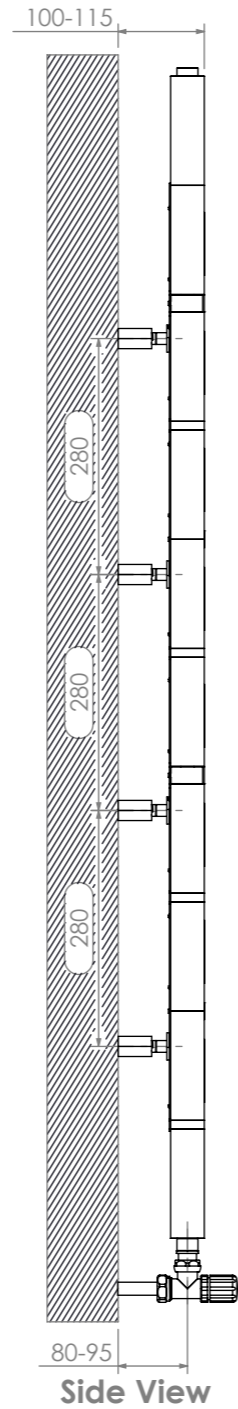

Honey Comb-9

Installation Accessories:

-  x4
-  x4
-  x4
-  x4
-  x4
-  x1

Plumbing Position:

Vertical mount
 All Dimensions are in mm
 Max. Working Pressure: 10 Bar
 Max. Working Temperature: 95° C
 Inlet / Outlet : 1/2" BSP
 Fuel : H