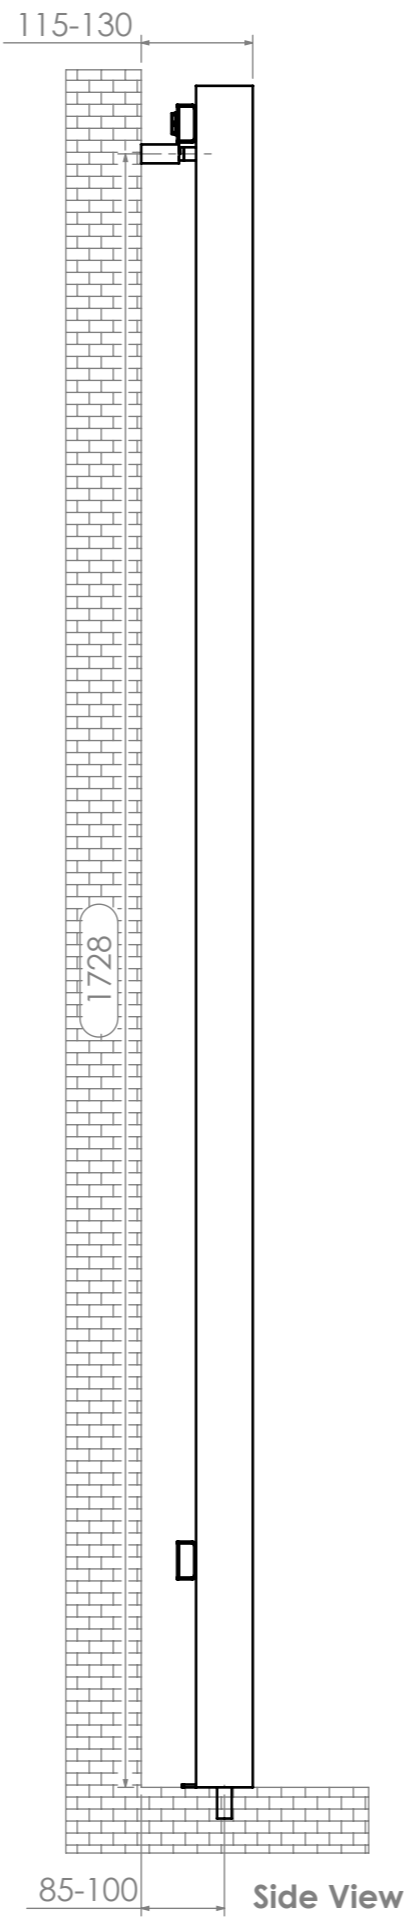

Marion LT6-180160

Installation Accessories:

Plumbing Position:

Vertical mount
All Dimensions are in mm
Max. Working Pressure: 10 Bar
Max. Working Temperature: 95° C
Inlet / Outlet : 1/2" BSP
Fuel : E/H/D