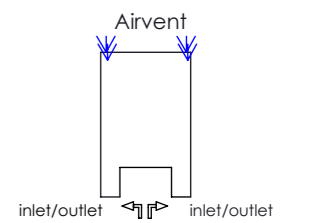

Marion LT6-180160

Installation Accessories:

Plumbing Position:

Vertical mount
All Dimensions are in mm
Max. Working Pressure: 10 Bar
Max. Working Temperature: 95° C
Inlet / Outlet : 1/2" BSP
Fuel : E/H/D