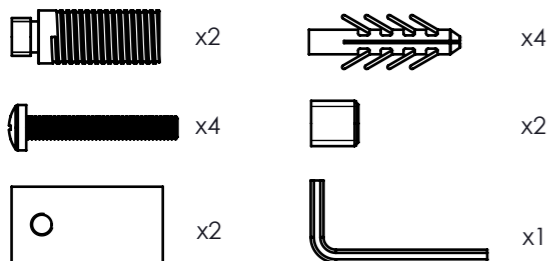

Marion LT6-180160

Installation Accessories:

Plumbing Position:

Vertical mount
All Dimensions are in mm
Max. Working Pressure: 10 Bar
Max. Working Temperature: 95° C
Inlet / Outlet : 1/2" BSP
Fuel : E/H/D