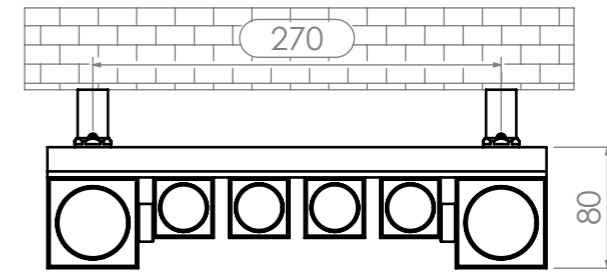

Marion LT6-180160

Installation Accessories:

Plumbing Position:

Vertical mount
All Dimensions are in mm
Max. Working Pressure: 10 Bar
Max. Working Temperature: 95° C
Inlet / Outlet : 1/2" BSP
Fuel : E/H/D