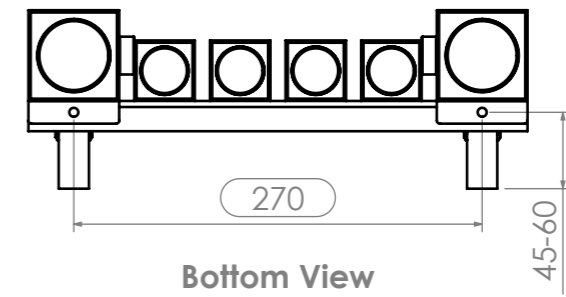

Marion LT6-180160

Installation Accessories:

Plumbing Position:

Vertical mount
All Dimensions are in mm
Max. Working Pressure: 10 Bar
Max. Working Temperature: 95° C
Inlet / Outlet : 1/2" BSP
Fuel : E/H/D