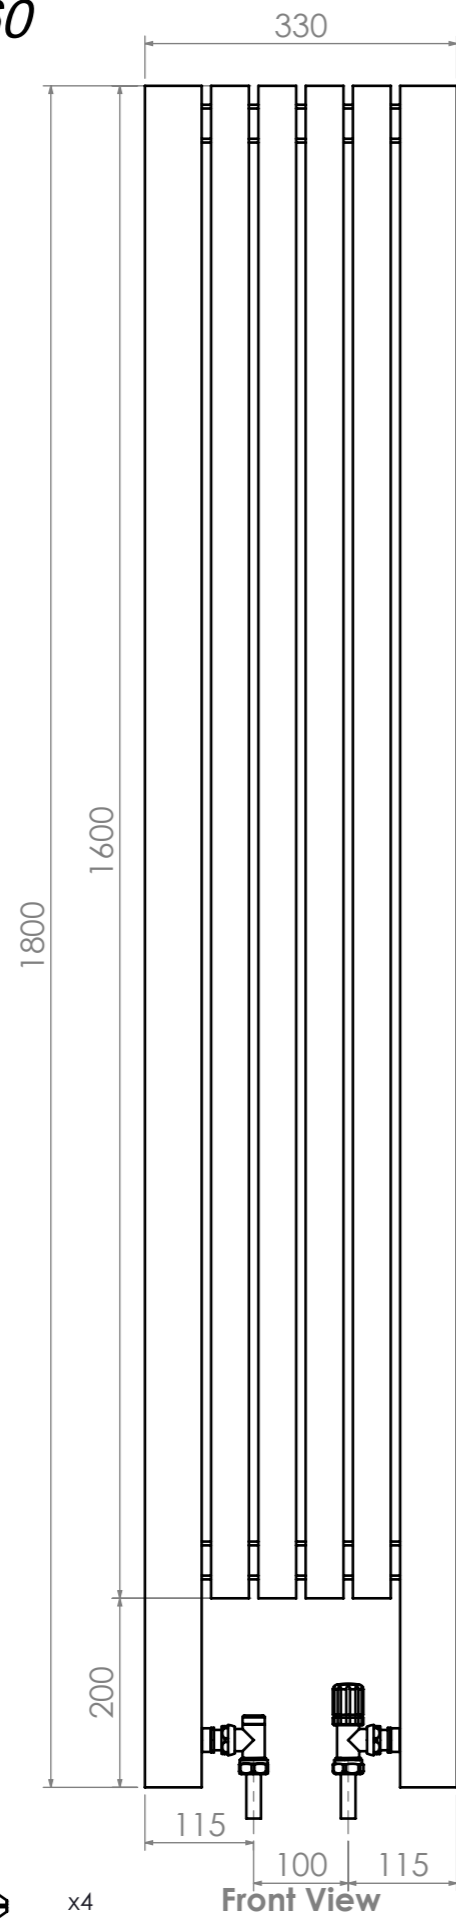

Marion LT6-180160

Installation Accessories:

Plumbing Position:

Vertical mount
All Dimensions are in mm
Max. Working Pressure: 10 Bar
Max. Working Temperature: 95° C
Inlet / Outlet : 1/2" BSP
Fuel : E/H/D