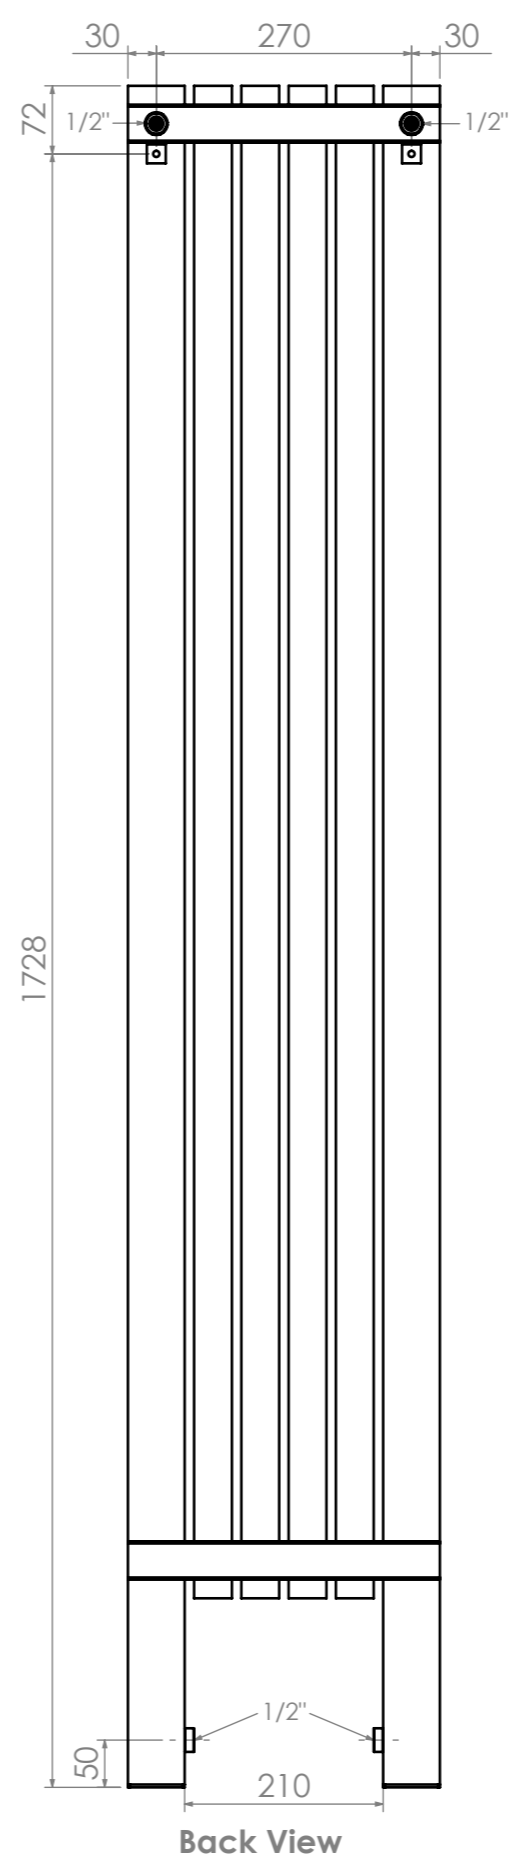

Marion LT6-180160

Installation Accessories:

Plumbing Position:

Vertical mount
All Dimensions are in mm
Max. Working Pressure: 10 Bar
Max. Working Temperature: 95° C
Inlet / Outlet : 1/2" BSP
Fuel : E/H/D