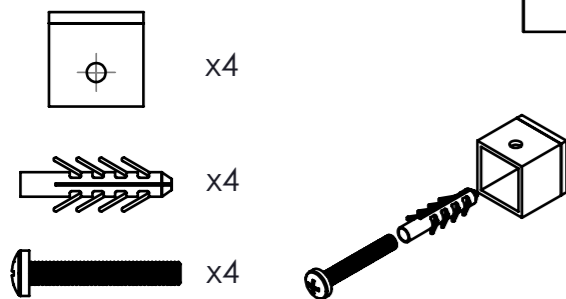

Maze 1250

Front View

Side View

Back View

Installation Accesories:

Top View

Fitting Position:

All Dimension are in mm
 Max.Working Pressure = 10 Bar
 Max.Working Temperature=95° C
 Inlet / Outlet : 1/2" BSP