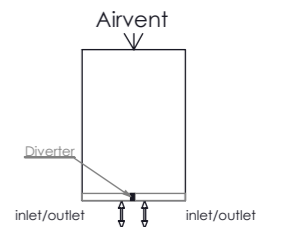

Maze 1250

Front View

Side View

Back View

Installation Accesories:

Top View

Fitting Position:

All Dimension are in mm
 Max.Working Pressure = 10 Bar
 Max.Working Temperature=95° C
 Inlet / Outlet : 1/2" BSP