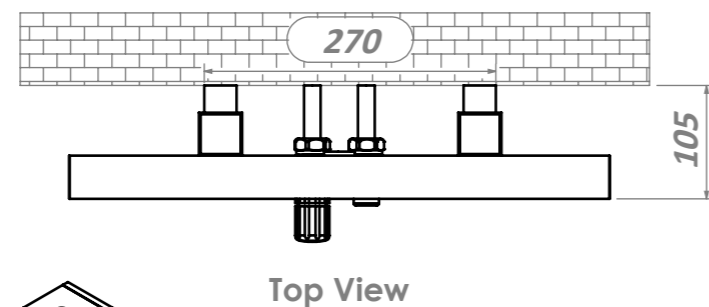

Maze 1250

Front View

Side View

Back View

Installation Accesories:

Top View

Fitting Position:

All Dimension are in mm
 Max.Working Pressure = 10 Bar
 Max.Working Temperature=95° C
 Inlet / Outlet : 1/2" BSP