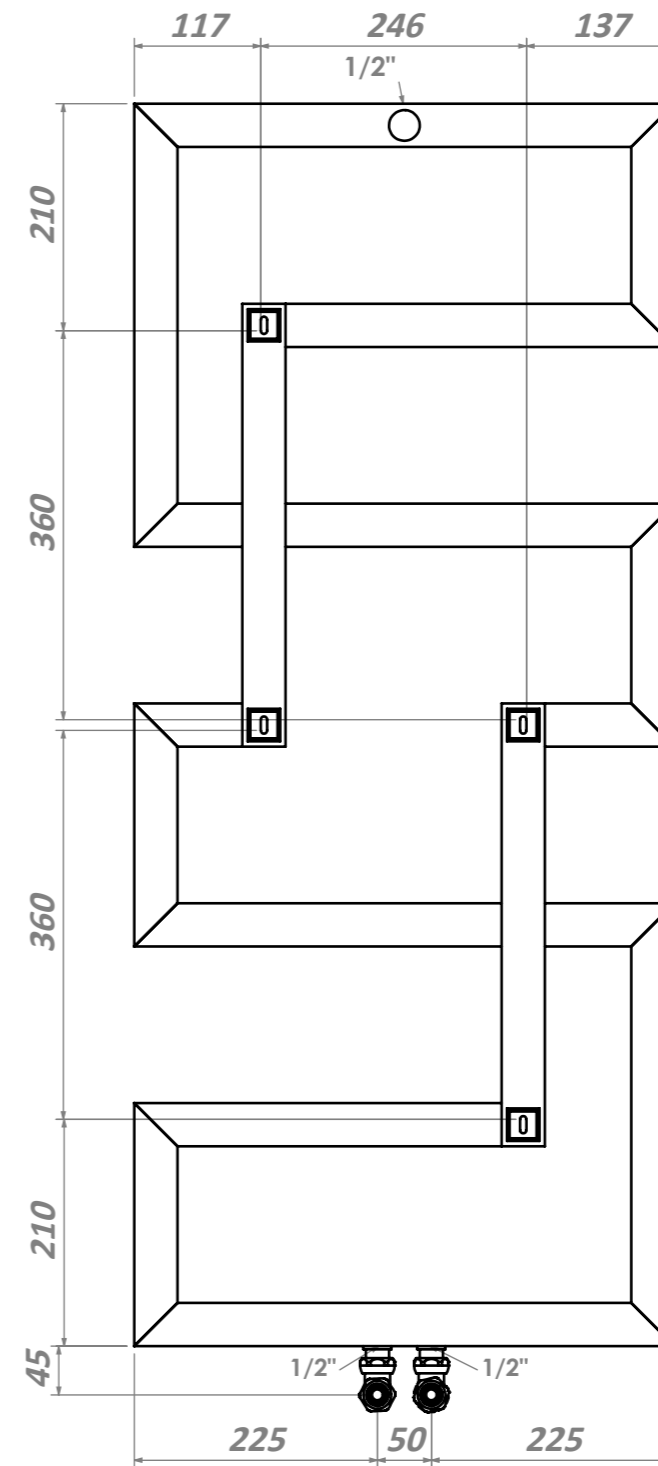

Maze 1250

Front View

Side View

Back View

Installation Accesories:

Top View

Fitting Position:

All Dimension are in mm
 Max.Working Pressure = 10 Bar
 Max.Working Temperature=95° C
 Inlet / Outlet : 1/2" BSP