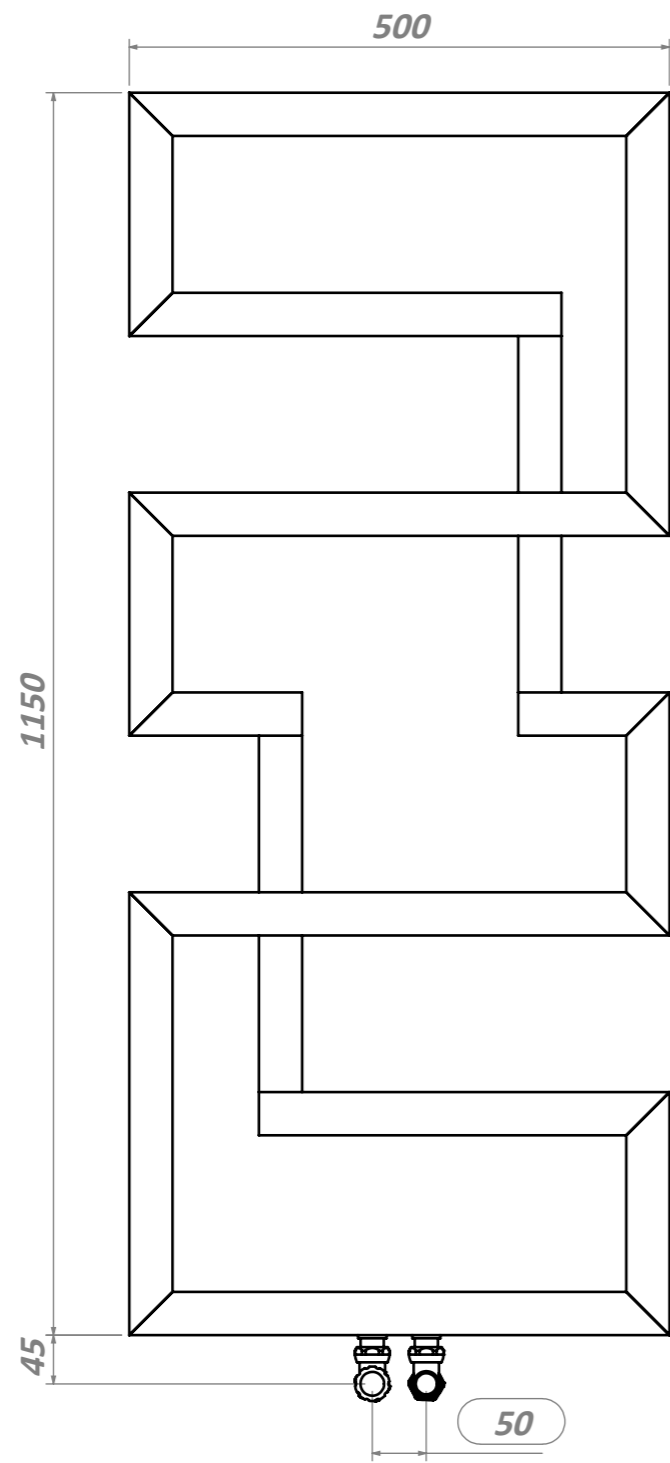

Maze 1250

Front View

Side View

Back View

Installation Accesories:

Top View

Fitting Position:

All Dimension are in mm
 Max.Working Pressure = 10 Bar
 Max.Working Temperature=95° C
 Inlet / Outlet : 1/2" BSP