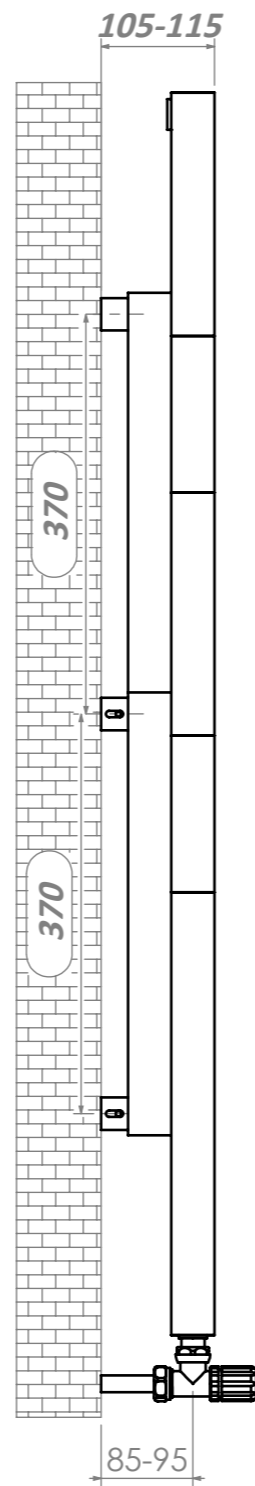

Maze 1250

Front View

Side View

Back View

Installation Accesories:

Top View

Fitting Position:

All Dimension are in mm
 Max.Working Pressure = 10 Bar
 Max.Working Temperature=95° C
 Inlet / Outlet : 1/2" BSP