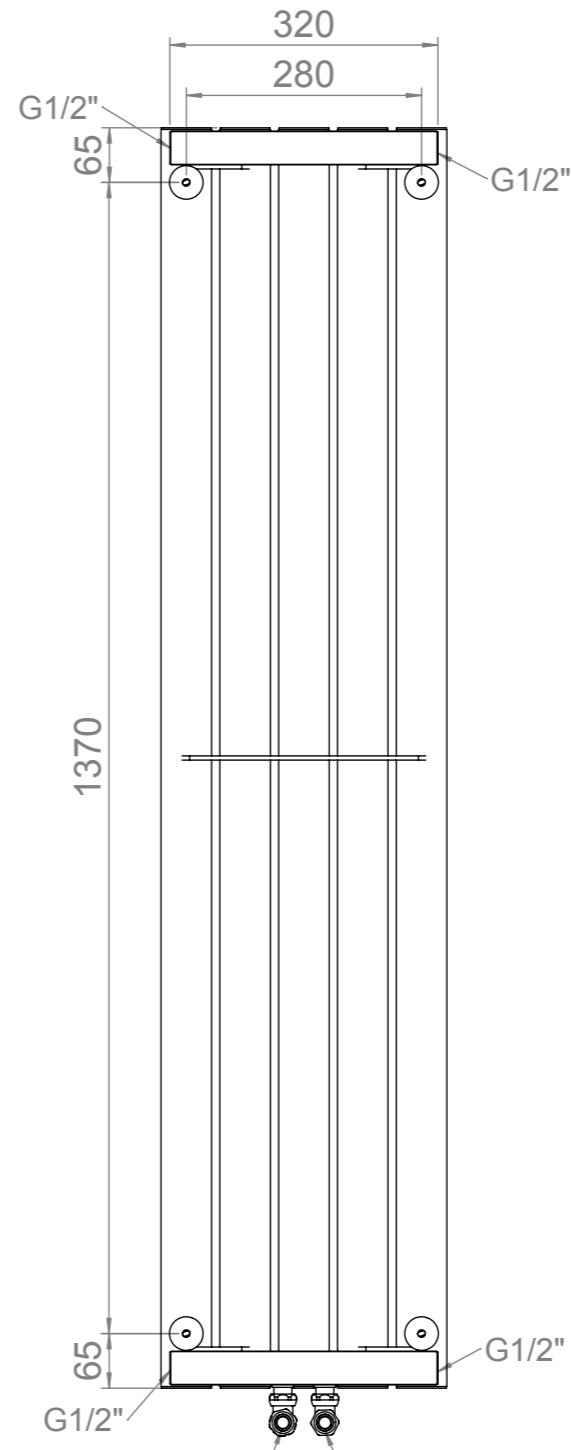

# MYSTIC-E 155

Front View

Side View

Back View

Top View

## Installation Accesories:

-  x4
-  x4
-  x4
-  x4
-  x4
-  x1

All Dimension are in mm  
 Max.Working Pressure = 10 Bar  
 Max.Working Temperature=95° C  
 Inlet / Outlet : 1/2" BSP