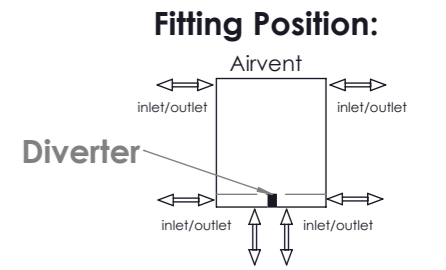

# MYSTIC-E 155

Front View

Side View

Back View

Top View

## Installation Accesories:

-  x4
-  x4
-  x4
-  x4
-  x4
-  x1

All Dimension are in mm  
 Max.Working Pressure = 10 Bar  
 Max.Working Temperature=95° C  
 Inlet / Outlet : 1/2" BSP