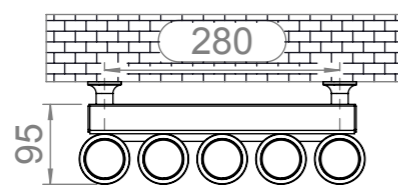

# MYSTIC-E 155

Front View

Side View

Back View

Top View

## Installation Accesories:

-  x4
-  x4
-  x4
-  x4
-  x4
-  x1

All Dimension are in mm  
 Max.Working Pressure = 10 Bar  
 Max.Working Temperature=95° C  
 Inlet / Outlet : 1/2" BSP