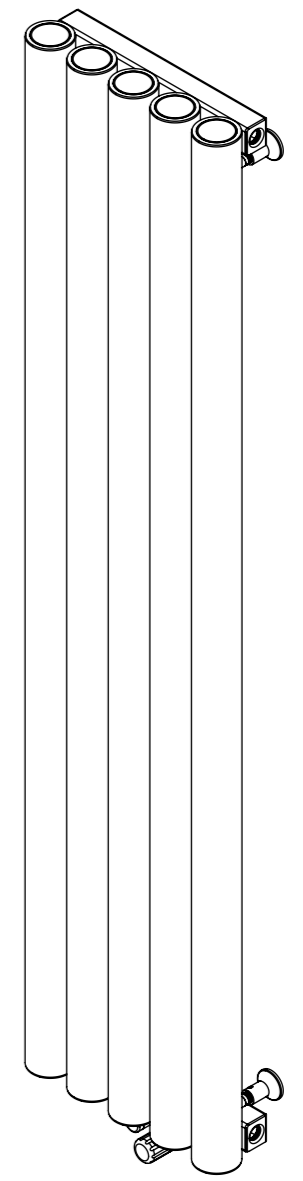

# MYSTIC-E 155

Front View

Side View

Back View

Top View

## Installation Accesories:

-  x4
-  x4
-  x4
-  x4
-  x4
-  x1

All Dimension are in mm  
 Max.Working Pressure = 10 Bar  
 Max.Working Temperature=95° C  
 Inlet / Outlet : 1/2" BSP