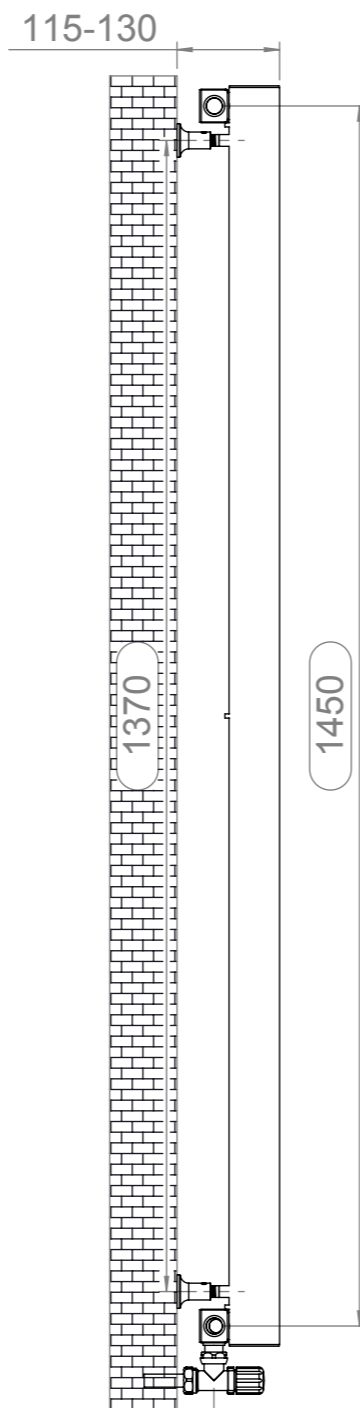

# MYSTIC-E 155

Front View

Side View

Back View

Top View

## Installation Accesories:

-  x4
-  x4
-  x4
-  x4
-  x4
-  x1

All Dimension are in mm  
 Max.Working Pressure = 10 Bar  
 Max.Working Temperature=95° C  
 Inlet / Outlet : 1/2" BSP