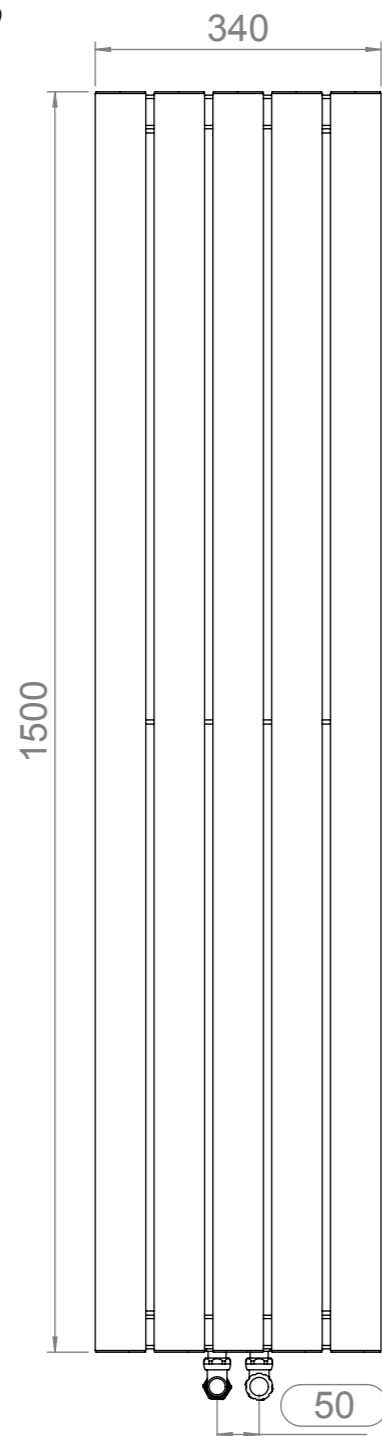

# MYSTIC-E 155

Front View

Side View

Back View

Top View

## Installation Accesories:

-  x4
-  x4
-  x4
-  x4
-  x4
-  x1

All Dimension are in mm  
 Max.Working Pressure = 10 Bar  
 Max.Working Temperature=95° C  
 Inlet / Outlet : 1/2" BSP