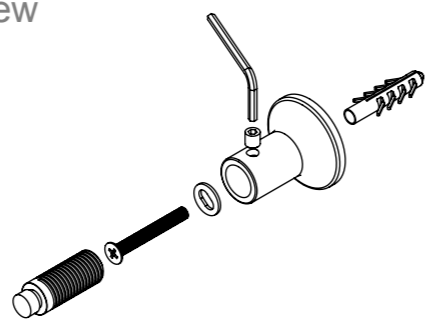

# MYSTIC-E 155

Front View

Side View

Back View

Top View

## Installation Accesories:

-  x4
-  x4
-  x4
-  x4
-  x4
-  x1

All Dimension are in mm  
 Max.Working Pressure = 10 Bar  
 Max.Working Temperature=95° C  
 Inlet / Outlet : 1/2" BSP