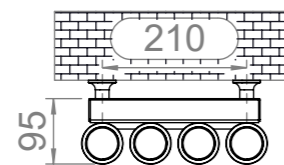

MYSTIC-E 154

Front View

Side View

Back View

Top View

Installation Accesories:

- | | | | |
|---|----|---|----|
|  | x4 |  | x4 |
|  | x4 |  | x4 |
|  | x4 |  | x1 |

All Dimension are in mm
 Max.Working Pressure = 10 Bar
 Max.Working Temperature=95° C
 Inlet / Outlet : 1/2" BSP