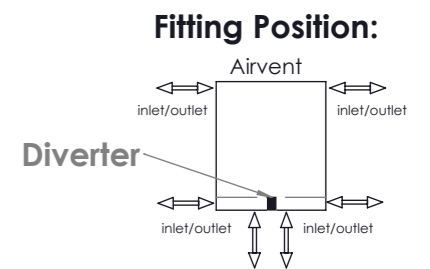

MYSTIC-E 154

Front View

Side View

Back View

Top View

Installation Accesories:

- | | | | |
|---|----|---|----|
|  | x4 |  | x4 |
|  | x4 |  | x4 |
|  | x4 |  | x1 |

All Dimension are in mm
 Max.Working Pressure = 10 Bar
 Max.Working Temperature=95° C
 Inlet / Outlet : 1/2" BSP