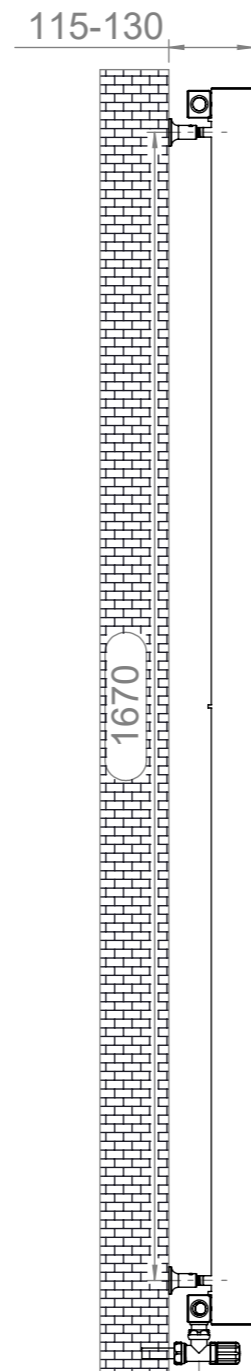

MYSTIC-E 154

Front View

Side View

Back View

Top View

Installation Accesories:

- | | | | |
|---|----|---|----|
|  | x4 |  | x4 |
|  | x4 |  | x4 |
|  | x4 |  | x1 |

All Dimension are in mm
 Max.Working Pressure = 10 Bar
 Max.Working Temperature=95° C
 Inlet / Outlet : 1/2" BSP