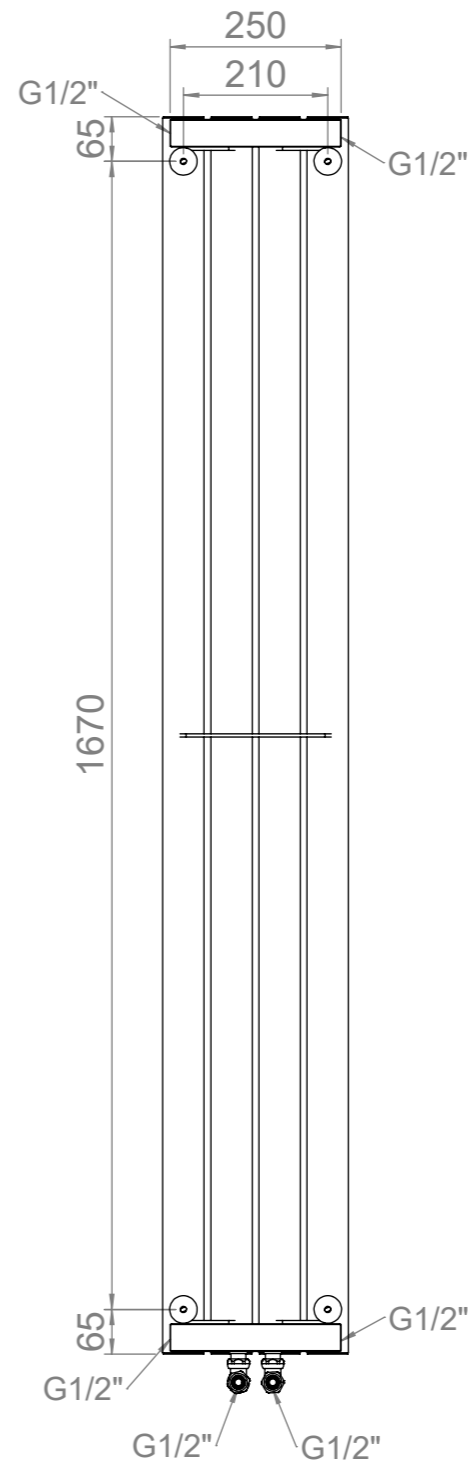

MYSTIC-E 154

Front View

Side View

Back View

Top View

Installation Accesories:

- | | | | |
|---|----|---|----|
|  | x4 |  | x4 |
|  | x4 |  | x4 |
|  | x4 |  | x1 |

All Dimension are in mm
 Max.Working Pressure = 10 Bar
 Max.Working Temperature=95° C
 Inlet / Outlet : 1/2" BSP