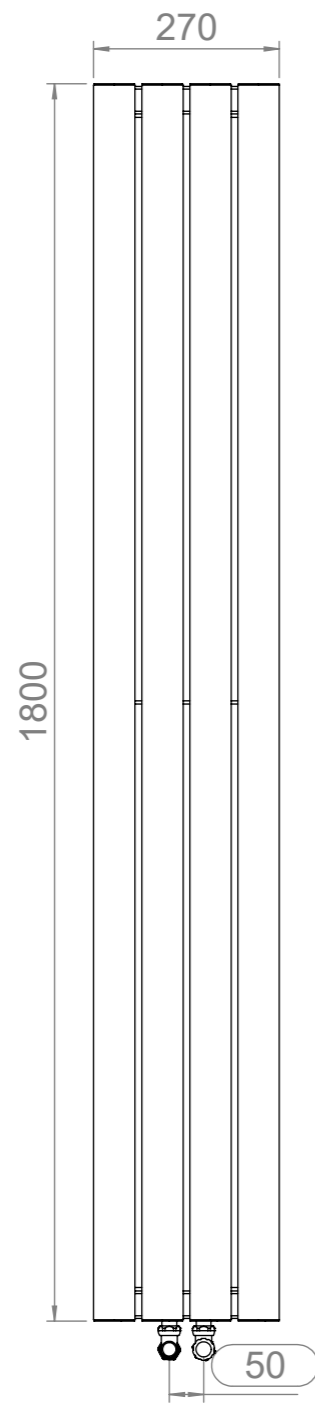

MYSTIC-E 154

Front View

Side View

Back View

Top View

Installation Accesories:

- | | | | |
|---|----|---|----|
|  | x4 |  | x4 |
|  | x4 |  | x4 |
|  | x4 |  | x1 |

All Dimension are in mm
 Max.Working Pressure = 10 Bar
 Max.Working Temperature=95° C
 Inlet / Outlet : 1/2" BSP