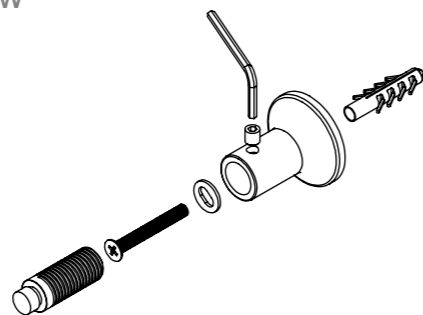

MYSTIC-E 154

Front View

Side View

Back View

Top View

Installation Accesories:

- | | | | |
|---|----|---|----|
|  | x4 |  | x4 |
|  | x4 |  | x4 |
|  | x4 |  | x1 |

All Dimension are in mm
 Max.Working Pressure = 10 Bar
 Max.Working Temperature=95° C
 Inlet / Outlet : 1/2" BSP