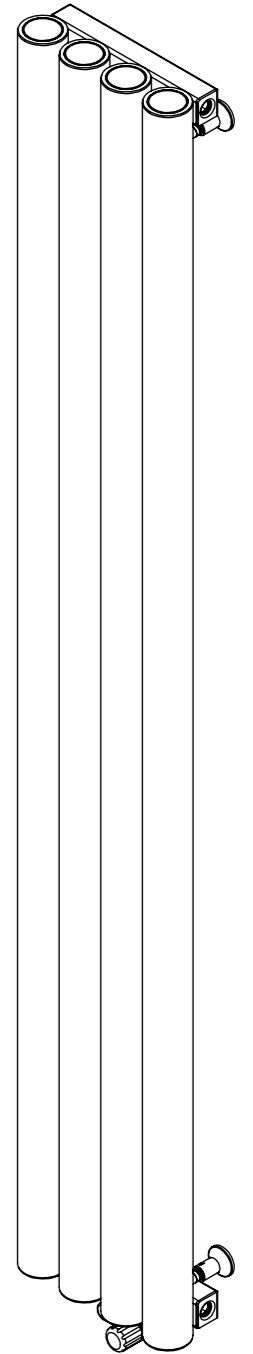

MYSTIC-E 154

Front View

Side View

Back View

Top View

Installation Accesories:

- | | | | |
|---|----|---|----|
|  | x4 |  | x4 |
|  | x4 |  | x4 |
|  | x4 |  | x1 |

All Dimension are in mm
 Max.Working Pressure = 10 Bar
 Max.Working Temperature=95° C
 Inlet / Outlet : 1/2" BSP