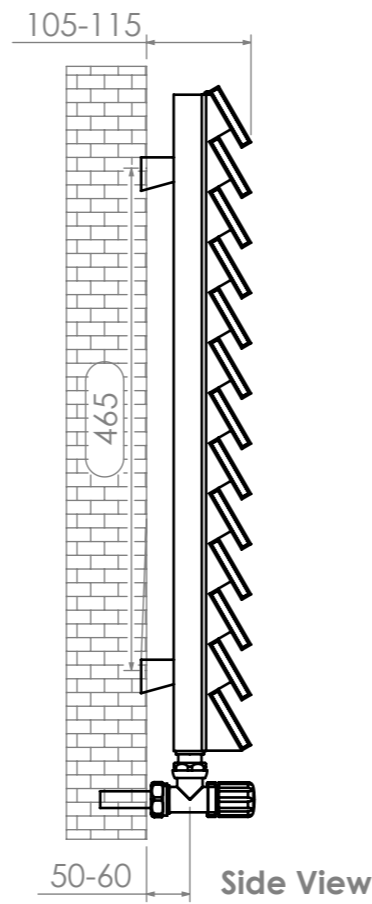

Panacea E 0609

Installation Accessories:

Plumbing Positions:

Vertical / Horizontal Mount
 All Dimensions are in mm
 Max. Working Pressure: 8 Bar
 Max. Working Temperature: 95° C
 Inlet / Outlet : 1/2" BSP
 Fuel : E/H/D