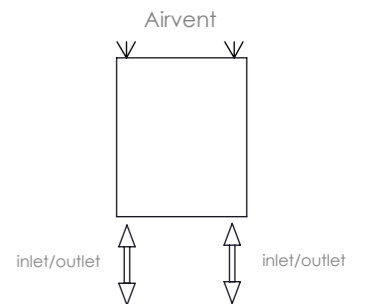

Panacea E 0609

Installation Accessories:

Plumbing Positions:

Vertical / Horizontal Mount
 All Dimensions are in mm
 Max. Working Pressure: 8 Bar
 Max. Working Temperature: 95° C
 Inlet / Outlet : 1/2" BSP
 Fuel : E/H/D