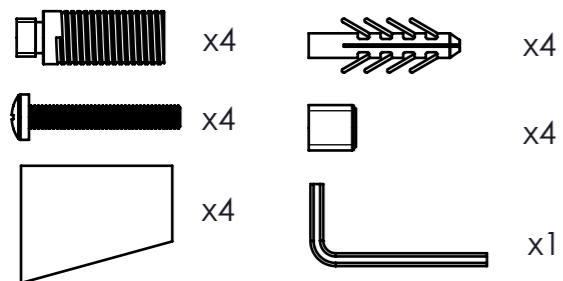

Panacea E 0609

Installation Accessories:

Plumbing Positions:

Vertical / Horizontal Mount
 All Dimensions are in mm
 Max. Working Pressure: 8 Bar
 Max. Working Temperature: 95° C
 Inlet / Outlet : 1/2" BSP
 Fuel : E/H/D