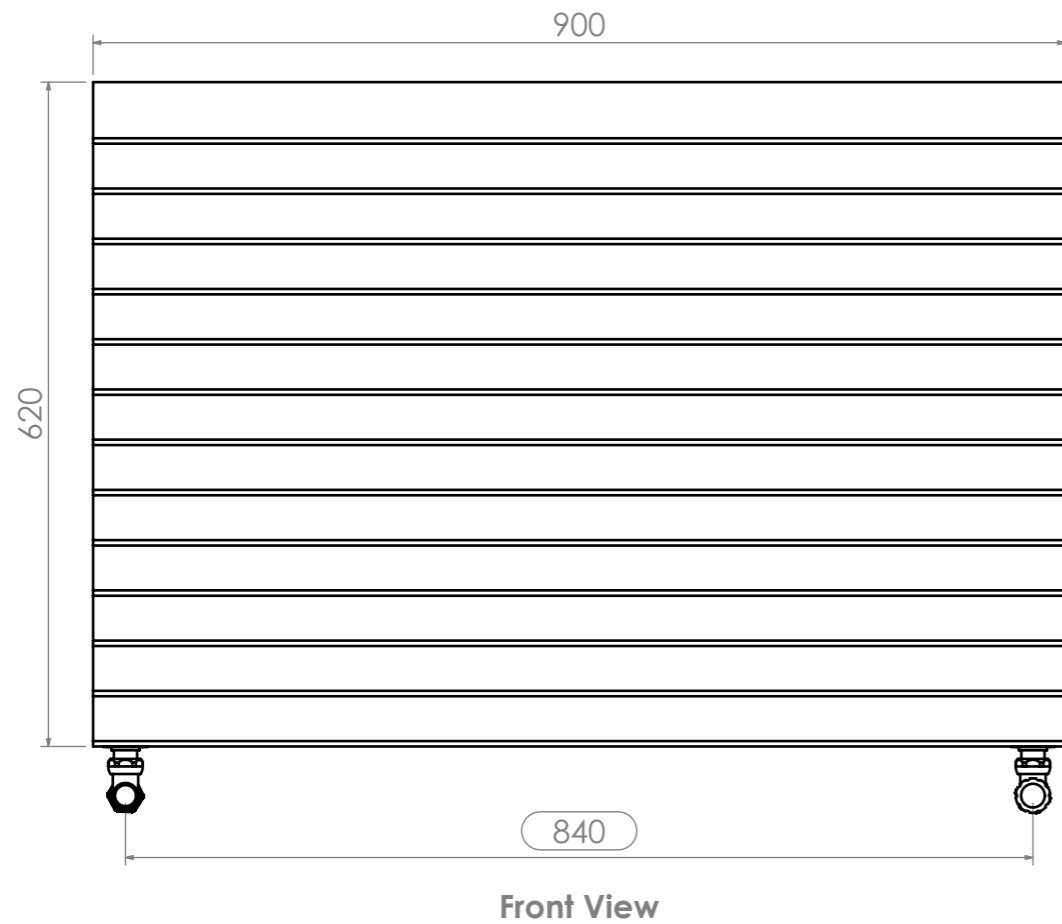

Panacea E 0609

Installation Accessories:

Plumbing Positions:

Vertical / Horizontal Mount
 All Dimensions are in mm
 Max. Working Pressure: 8 Bar
 Max. Working Temperature: 95° C
 Inlet / Outlet : 1/2" BSP
 Fuel : E/H/D