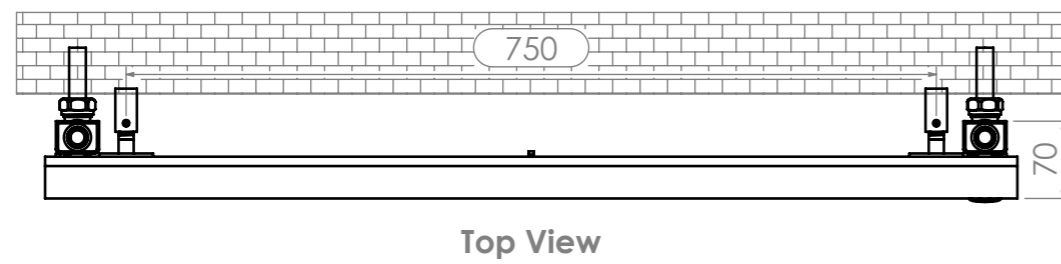

Panacea E 0609

Installation Accessories:

Plumbing Positions:

Vertical / Horizontal Mount
 All Dimensions are in mm
 Max. Working Pressure: 8 Bar
 Max. Working Temperature: 95° C
 Inlet / Outlet : 1/2" BSP
 Fuel : E/H/D