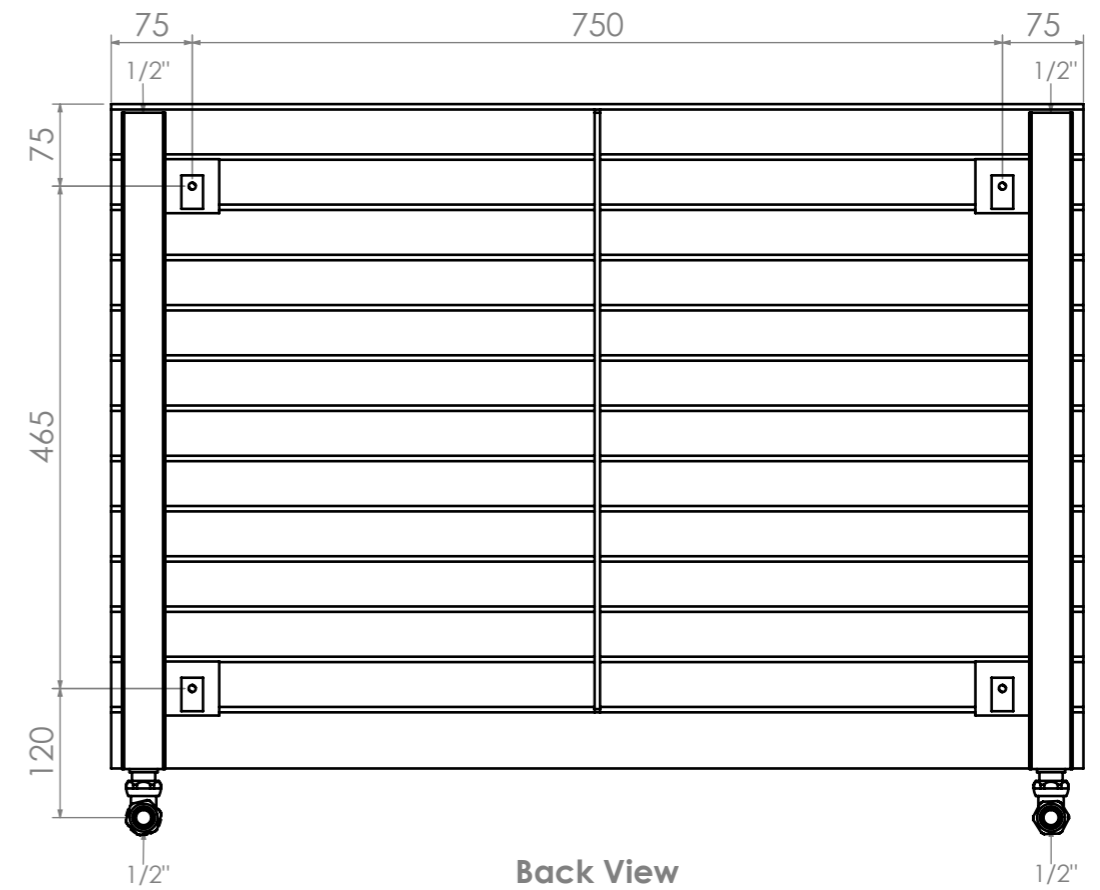

Panacea E 0609

Installation Accessories:

Plumbing Positions:

Vertical / Horizontal Mount
 All Dimensions are in mm
 Max. Working Pressure: 8 Bar
 Max. Working Temperature: 95° C
 Inlet / Outlet : 1/2" BSP
 Fuel : E/H/D