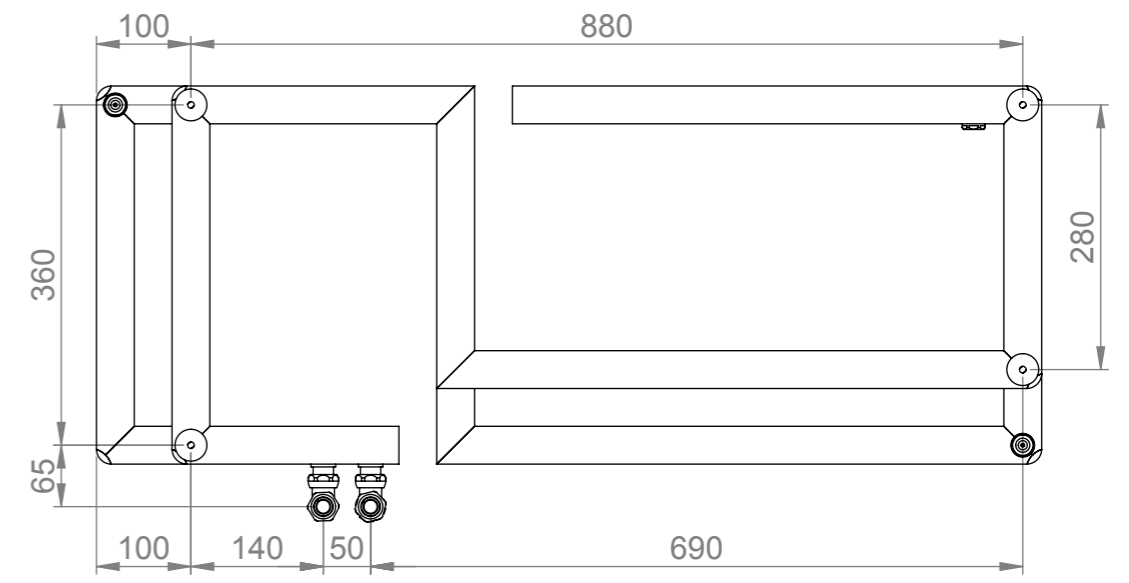

S-TYPE 100

Front View

Side View

Back View

Top View

Installation Accesories:

Plumbing Position:

All Dimension are in mm
 Max.Working Pressure = 10 Bar
 Max.Working Temperature=95° C
 Inlet / Outlet : 1/2" BSP

S-TYPE 130

Front View

Side View

Back View

Top View

Installation Accesories:

Plumbing Position:

All Dimension are in mm
 Max.Working Pressure = 10 Bar
 Max.Working Temperature=95° C
 Inlet / Outlet : 1/2" BSP