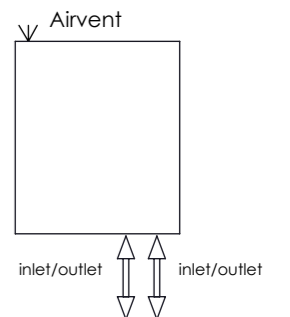

S-TYPE 100

Front View

Side View

Back View

Top View

Installation Accesories:

Plumbing Position:

All Dimension are in mm
 Max.Working Pressure = 10 Bar
 Max.Working Temperature=95° C
 Inlet / Outlet : 1/2" BSP

S-TYPE 130

Front View

Side View

Back View

Top View

Installation Accesories:

Plumbing Position:

All Dimension are in mm
 Max.Working Pressure = 10 Bar
 Max.Working Temperature=95° C
 Inlet / Outlet : 1/2" BSP