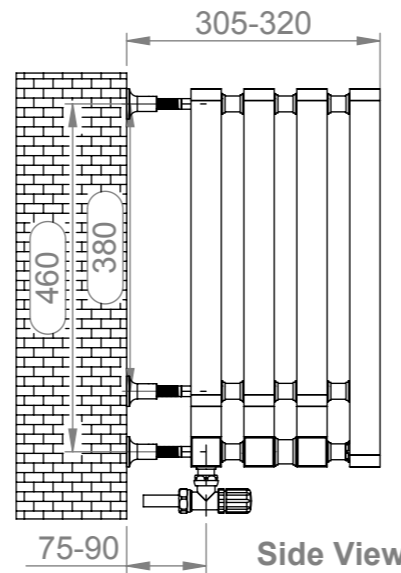

S-TYPE 100

Front View

Side View

Back View

Top View

Installation Accesories:

Plumbing Position:

All Dimension are in mm
 Max.Working Pressure = 10 Bar
 Max.Working Temperature=95° C
 Inlet / Outlet : 1/2" BSP

S-TYPE 130

Front View

Side View

Back View

Top View

Installation Accesories:

Plumbing Position:

All Dimension are in mm
 Max.Working Pressure = 10 Bar
 Max.Working Temperature=95° C
 Inlet / Outlet : 1/2" BSP