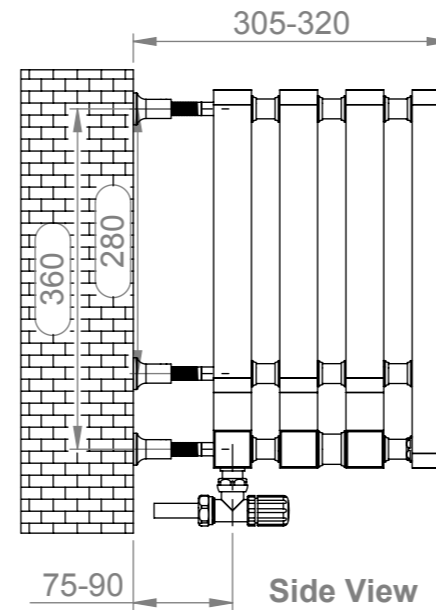

S-TYPE 100

Front View

Side View

Back View

Top View

Installation Accesories:

Plumbing Position:

All Dimension are in mm
 Max.Working Pressure = 10 Bar
 Max.Working Temperature=95° C
 Inlet / Outlet : 1/2" BSP

S-TYPE 130

Front View

Side View

Back View

Top View

Installation Accesories:

Plumbing Position:

All Dimension are in mm
 Max.Working Pressure = 10 Bar
 Max.Working Temperature=95° C
 Inlet / Outlet : 1/2" BSP