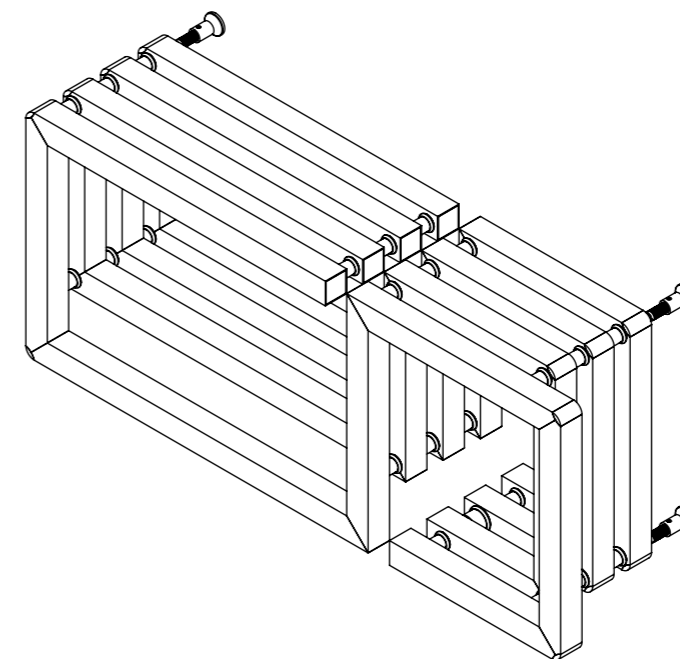

S-TYPE 100

Front View

Side View

Back View

Top View

Installation Accesories:

Plumbing Position:

All Dimension are in mm
 Max.Working Pressure = 10 Bar
 Max.Working Temperature=95° C
 Inlet / Outlet : 1/2" BSP

S-TYPE 130

Front View

Side View

Back View

Top View

Installation Accesories:

Plumbing Position:

All Dimension are in mm
 Max.Working Pressure = 10 Bar
 Max.Working Temperature=95° C
 Inlet / Outlet : 1/2" BSP