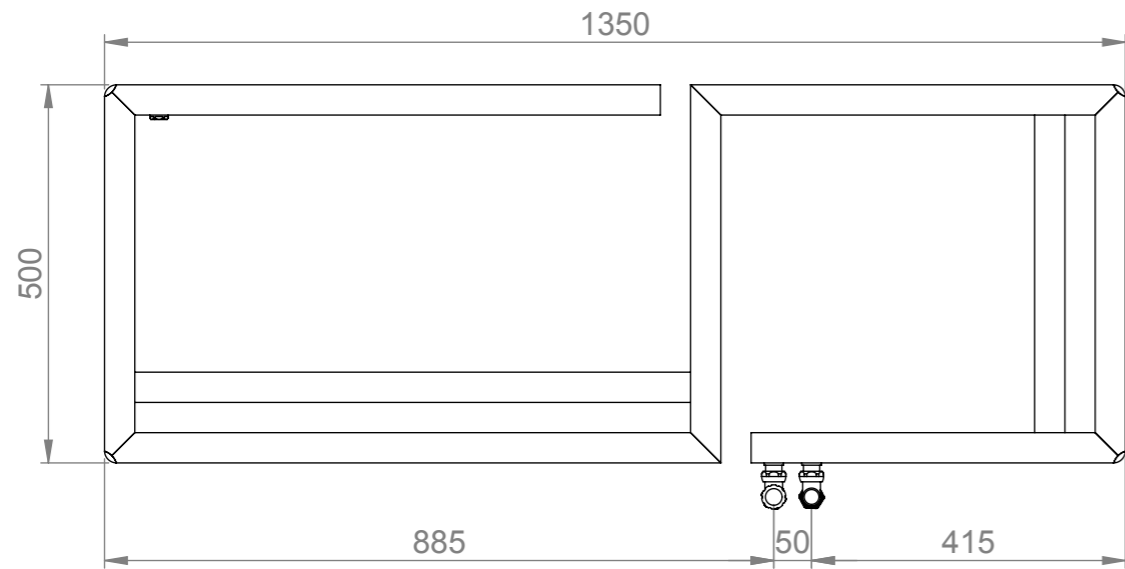

S-TYPE 100

Front View

Side View

Back View

Top View

Installation Accesories:

Plumbing Position:

All Dimension are in mm
 Max.Working Pressure = 10 Bar
 Max.Working Temperature=95° C
 Inlet / Outlet : 1/2" BSP

S-TYPE 130

Front View

Side View

Back View

Top View

Installation Accesories:

Plumbing Position:

All Dimension are in mm
 Max.Working Pressure = 10 Bar
 Max.Working Temperature=95° C
 Inlet / Outlet : 1/2" BSP