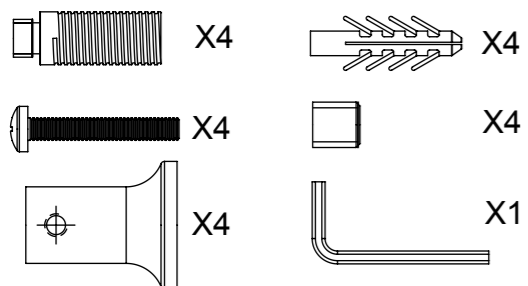

S-TYPE 100

Front View

Side View

Back View

Top View

Installation Accesories:

Plumbing Position:

All Dimension are in mm
 Max.Working Pressure = 10 Bar
 Max.Working Temperature=95° C
 Inlet / Outlet : 1/2" BSP

S-TYPE 130

Front View

Side View

Back View

Top View

Installation Accesories:

Plumbing Position:

All Dimension are in mm
 Max.Working Pressure = 10 Bar
 Max.Working Temperature=95° C
 Inlet / Outlet : 1/2" BSP