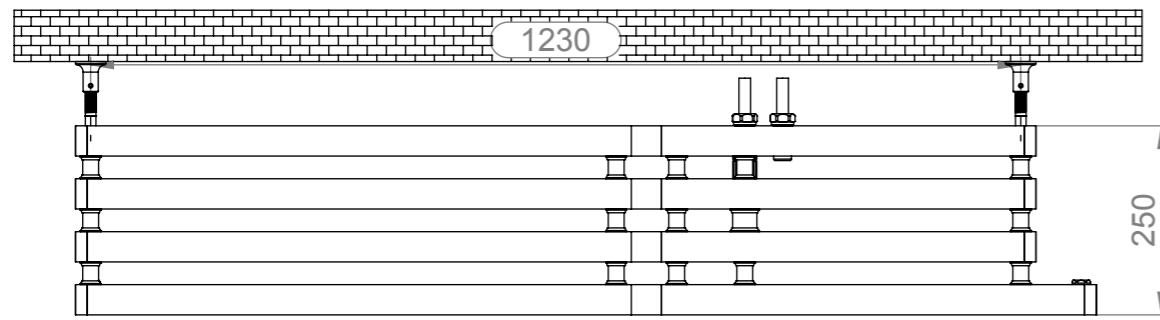

S-TYPE 100

Front View

Side View

Back View

Top View

Installation Accesories:

Plumbing Position:

All Dimension are in mm
 Max.Working Pressure = 10 Bar
 Max.Working Temperature=95° C
 Inlet / Outlet : 1/2" BSP

S-TYPE 130

Front View

Side View

Back View

Top View

Installation Accesories:

Plumbing Position:

All Dimension are in mm
 Max.Working Pressure = 10 Bar
 Max.Working Temperature=95° C
 Inlet / Outlet : 1/2" BSP