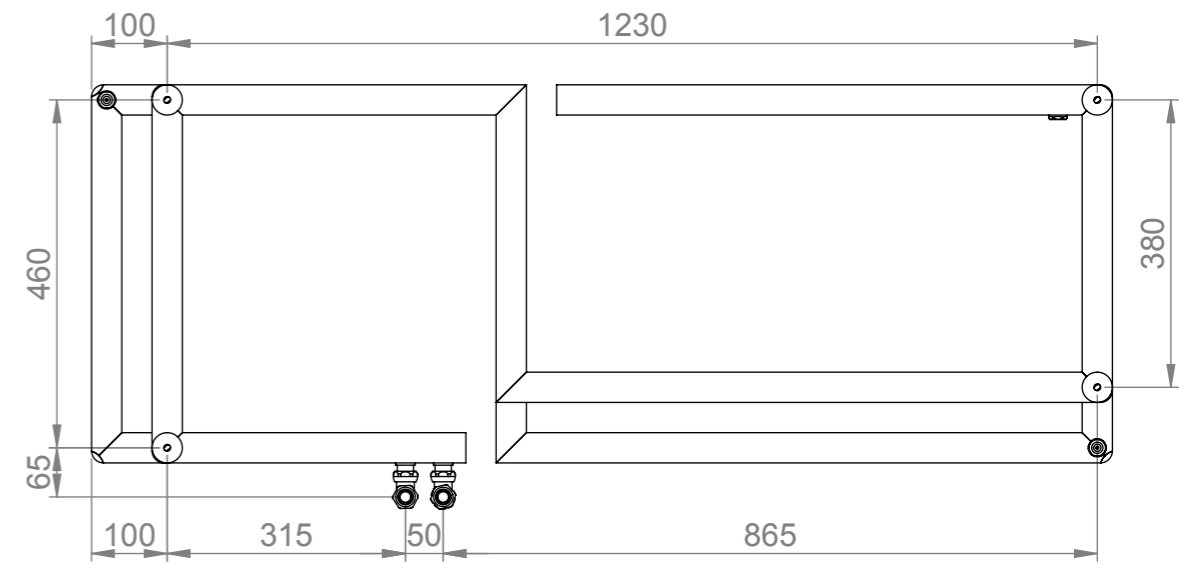

S-TYPE 100

Front View

Side View

Back View

Top View

Installation Accesories:

Plumbing Position:

All Dimension are in mm
 Max.Working Pressure = 10 Bar
 Max.Working Temperature=95° C
 Inlet / Outlet : 1/2" BSP

S-TYPE 130

Front View

Side View

Back View

Top View

Installation Accesories:

Plumbing Position:

All Dimension are in mm
 Max.Working Pressure = 10 Bar
 Max.Working Temperature=95° C
 Inlet / Outlet : 1/2" BSP