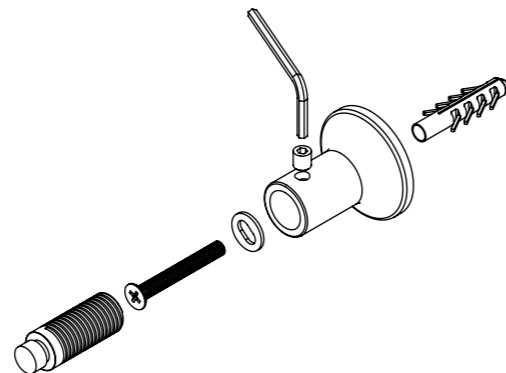

S-TYPE 100

Front View

Side View

Back View

Top View

Installation Accesories:

Plumbing Position:

All Dimension are in mm
 Max.Working Pressure = 10 Bar
 Max.Working Temperature=95° C
 Inlet / Outlet : 1/2" BSP

S-TYPE 130

Front View

Side View

Back View

Top View

Installation Accesories:

Plumbing Position:

All Dimension are in mm
 Max.Working Pressure = 10 Bar
 Max.Working Temperature=95° C
 Inlet / Outlet : 1/2" BSP