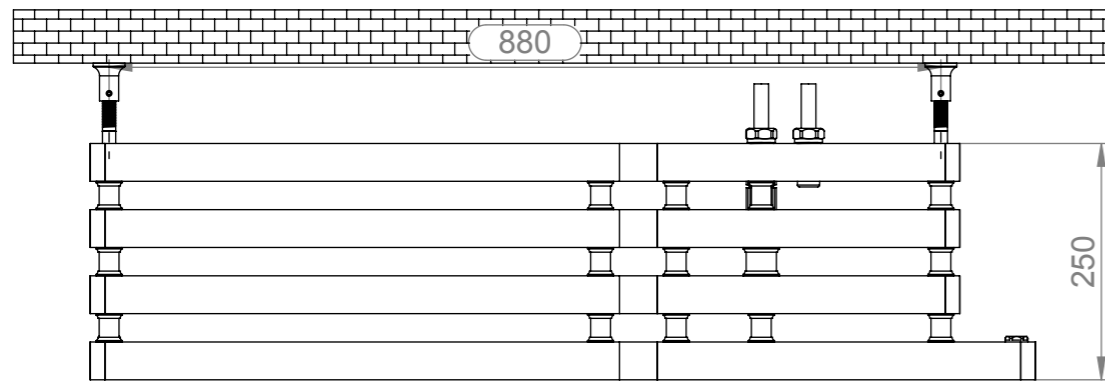

S-TYPE 100

Front View

Side View

Back View

Top View

Installation Accesories:

Plumbing Position:

All Dimension are in mm
 Max.Working Pressure = 10 Bar
 Max.Working Temperature=95° C
 Inlet / Outlet : 1/2" BSP

S-TYPE 130

Front View

Side View

Back View

Top View

Installation Accesories:

Plumbing Position:

All Dimension are in mm
 Max.Working Pressure = 10 Bar
 Max.Working Temperature=95° C
 Inlet / Outlet : 1/2" BSP