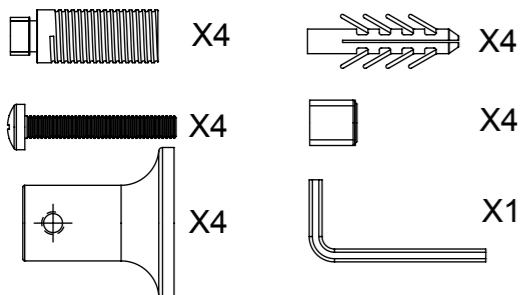

S-TYPE 100

Front View

Side View

Back View

Top View

Installation Accesories:

Plumbing Position:

All Dimension are in mm
 Max.Working Pressure = 10 Bar
 Max.Working Temperature=95° C
 Inlet / Outlet : 1/2" BSP

S-TYPE 130

Front View

Side View

Back View

Top View

Installation Accesories:

Plumbing Position:

All Dimension are in mm
 Max.Working Pressure = 10 Bar
 Max.Working Temperature=95° C
 Inlet / Outlet : 1/2" BSP