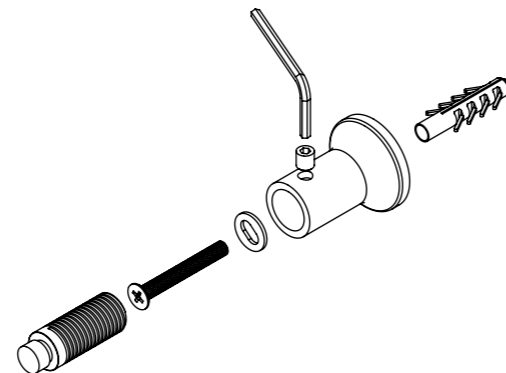

S-TYPE 100

Front View

Side View

Back View

Top View

Installation Accesories:

Plumbing Position:

All Dimension are in mm
 Max.Working Pressure = 10 Bar
 Max.Working Temperature=95° C
 Inlet / Outlet : 1/2" BSP

S-TYPE 130

Front View

Side View

Back View

Top View

Installation Accesories:

Plumbing Position:

All Dimension are in mm
 Max.Working Pressure = 10 Bar
 Max.Working Temperature=95° C
 Inlet / Outlet : 1/2" BSP