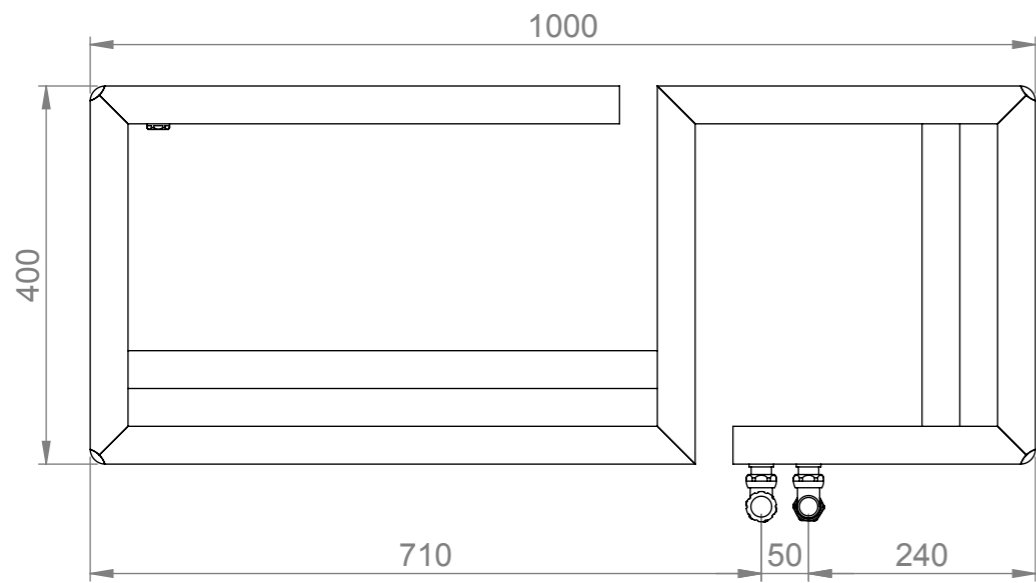

S-TYPE 100

Front View

Side View

Back View

Top View

Installation Accesories:

Plumbing Position:

All Dimension are in mm
 Max.Working Pressure = 10 Bar
 Max.Working Temperature=95° C
 Inlet / Outlet : 1/2" BSP

S-TYPE 130

Front View

Side View

Back View

Top View

Installation Accesories:

Plumbing Position:

All Dimension are in mm
 Max.Working Pressure = 10 Bar
 Max.Working Temperature=95° C
 Inlet / Outlet : 1/2" BSP