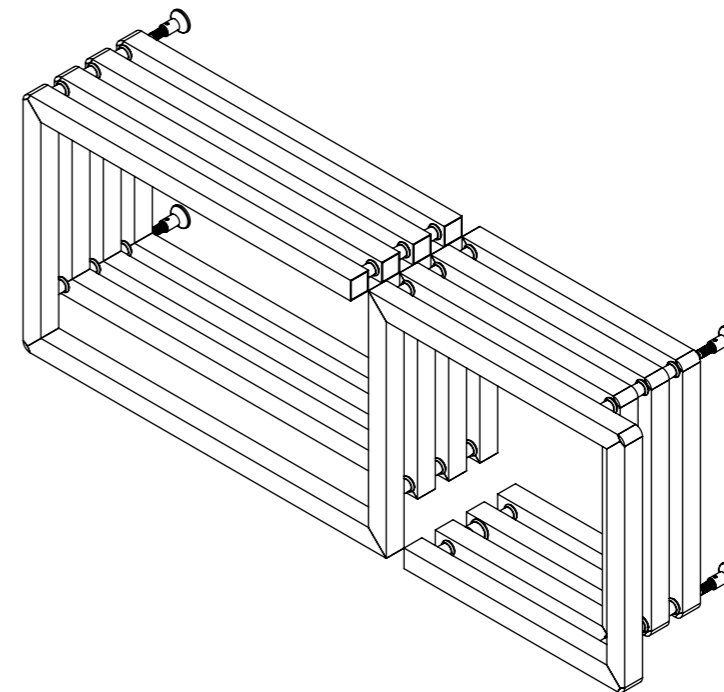

S-TYPE 100

Front View

Side View

Back View

Top View

Installation Accesories:

Plumbing Position:

All Dimension are in mm
 Max.Working Pressure = 10 Bar
 Max.Working Temperature=95° C
 Inlet / Outlet : 1/2" BSP

S-TYPE 130

Front View

Side View

Back View

Top View

Installation Accesories:

Plumbing Position:

All Dimension are in mm
 Max.Working Pressure = 10 Bar
 Max.Working Temperature=95° C
 Inlet / Outlet : 1/2" BSP