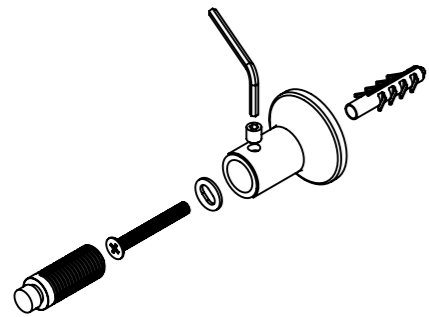

Sofi 1505

Installation Accessories:

Plumbing Position:

All Dimensions are in mm
 Max.Working Pressure: 10 Bar
 Max.Working Temperature: 95° C
 Inlet / Outlet : 1/2" BSP
 Fuel : E/H/D