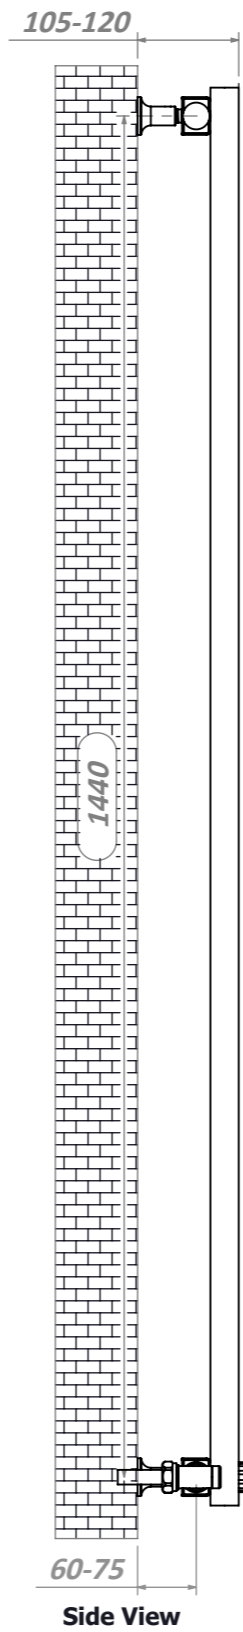

Sofi 1505

Installation Accessories:

Plumbing Position:

All Dimensions are in mm
 Max.Working Pressure: 10 Bar
 Max.Working Temperature: 95° C
 Inlet / Outlet : 1/2" BSP
 Fuel : E/H/D