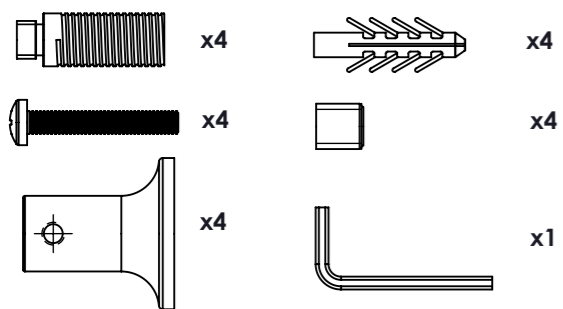

Sofi 1505

Installation Accessories:

Plumbing Position:

All Dimensions are in mm
 Max.Working Pressure: 10 Bar
 Max.Working Temperature: 95° C
 Inlet / Outlet : 1/2" BSP
 Fuel : E/H/D