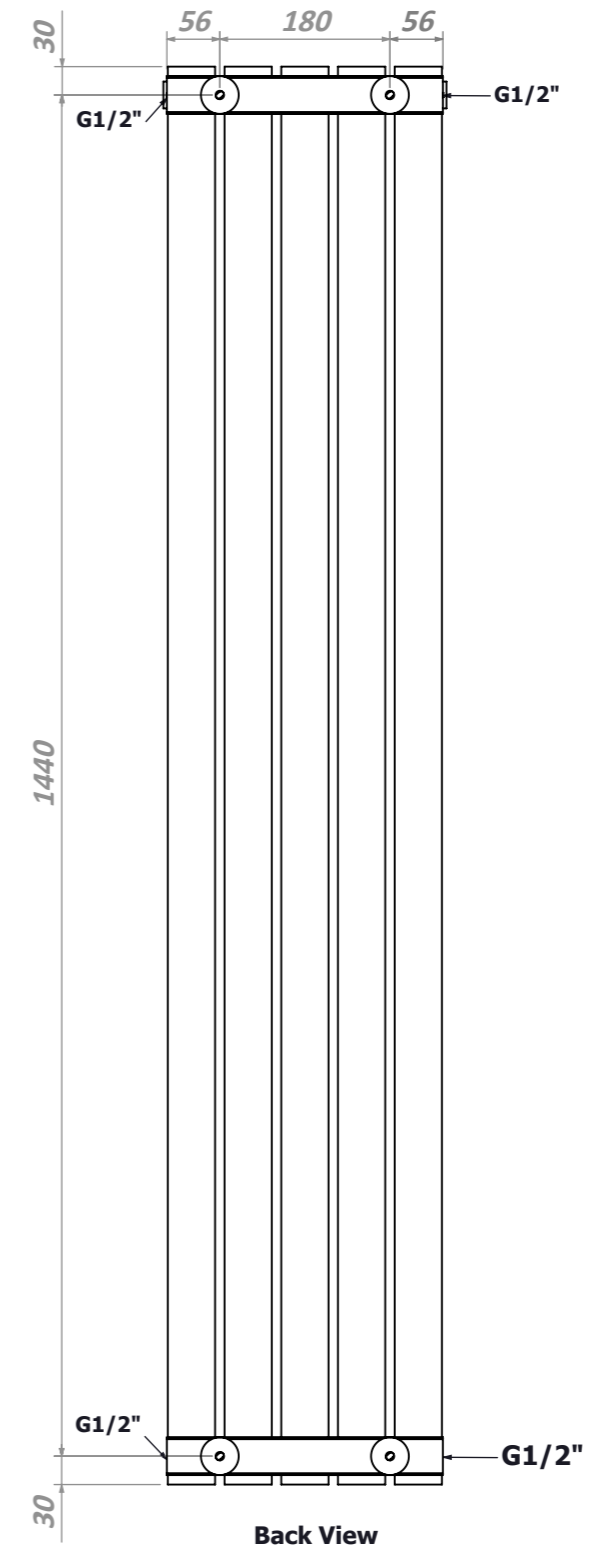

Sofi 1505

Installation Accessories:

Plumbing Position:

All Dimensions are in mm
 Max.Working Pressure: 10 Bar
 Max.Working Temperature: 95° C
 Inlet / Outlet : 1/2" BSP
 Fuel : E/H/D