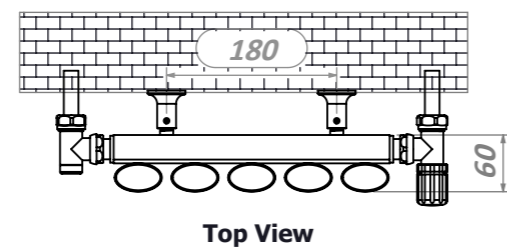

Sofi 1505

Installation Accessories:

Plumbing Position:

All Dimensions are in mm
 Max.Working Pressure: 10 Bar
 Max.Working Temperature: 95° C
 Inlet / Outlet : 1/2" BSP
 Fuel : E/H/D