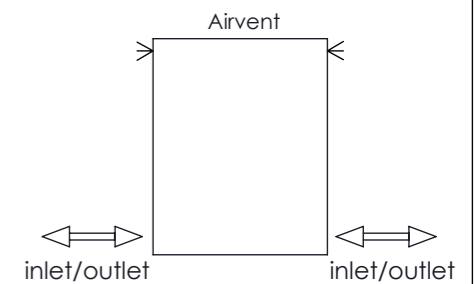

Sofi 1505

Installation Accessories:

Plumbing Position:

All Dimensions are in mm
 Max.Working Pressure: 10 Bar
 Max.Working Temperature: 95° C
 Inlet / Outlet : 1/2" BSP
 Fuel : E/H/D