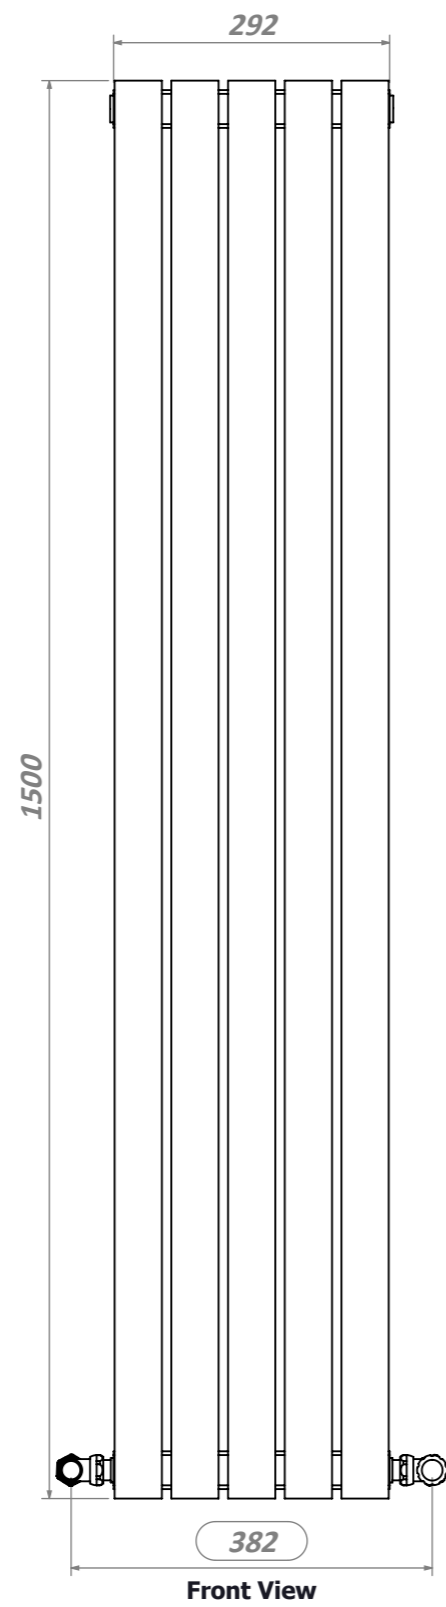

Sofi 1505

Installation Accessories:

Plumbing Position:

All Dimensions are in mm
 Max.Working Pressure: 10 Bar
 Max.Working Temperature: 95° C
 Inlet / Outlet : 1/2" BSP
 Fuel : E/H/D