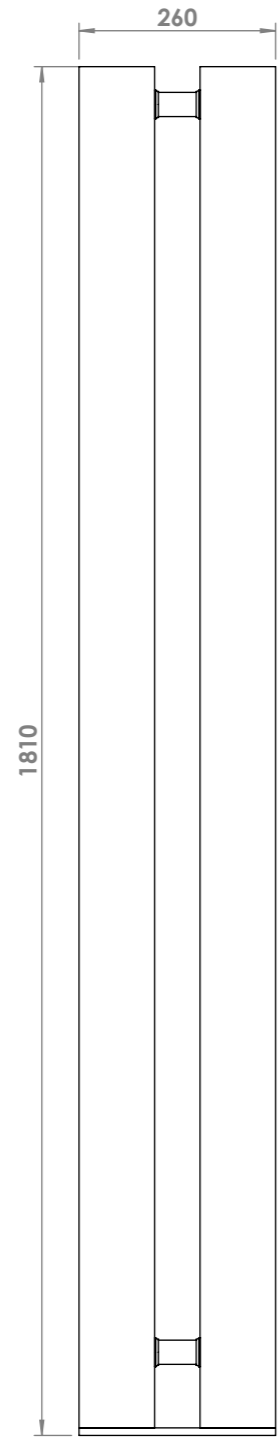

# STANZA 18

Front View

Side View

Back View

**Installation Accesories:**

Top View

**Fitting Position:**

All Dimension are in mm  
 Max.Working Pressure = 5 Bar  
 Max.Working Temperature=95° C  
 Inlet / Outlet : 1/2" BSP