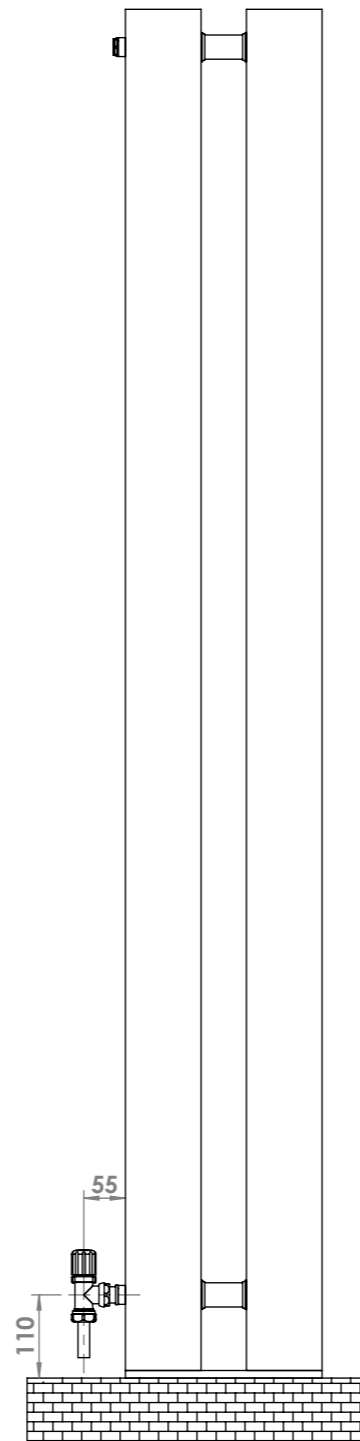

# STANZA 18

Front View

Side View

Back View

**Installation Accesories:**

Top View

**Fitting Position:**

All Dimension are in mm  
 Max.Working Pressure = 5 Bar  
 Max.Working Temperature=95° C  
 Inlet / Outlet : 1/2" BSP