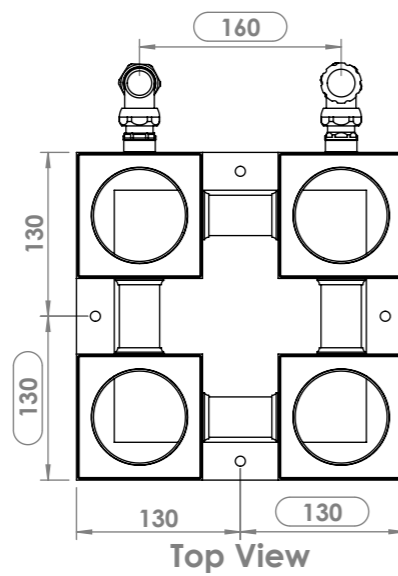

# STANZA 18

Front View

Side View

Back View

**Installation Accesories:**

Top View

**Fitting Position:**

All Dimension are in mm  
 Max.Working Pressure = 5 Bar  
 Max.Working Temperature=95° C  
 Inlet / Outlet : 1/2" BSP