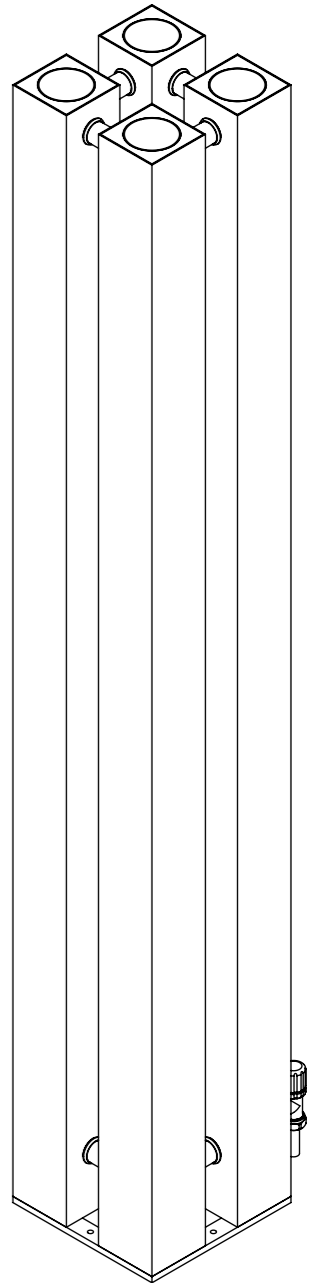

# STANZA 18

Front View

Side View

Back View

**Installation Accesories:**

Top View

**Fitting Position:**

All Dimension are in mm  
 Max.Working Pressure = 5 Bar  
 Max.Working Temperature=95° C  
 Inlet / Outlet : 1/2" BSP