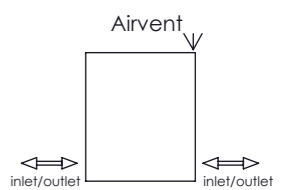

# STANZA 18

Front View

Side View

Back View

**Installation Accesories:**

Top View

**Fitting Position:**

All Dimension are in mm  
 Max.Working Pressure = 5 Bar  
 Max.Working Temperature=95° C  
 Inlet / Outlet : 1/2" BSP