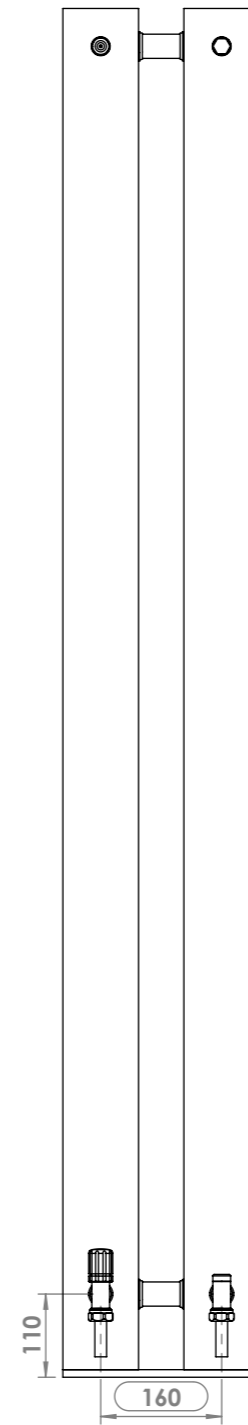

# STANZA 18

Front View

Side View

Back View

**Installation Accesories:**

Top View

**Fitting Position:**

All Dimension are in mm  
 Max.Working Pressure = 5 Bar  
 Max.Working Temperature=95° C  
 Inlet / Outlet : 1/2" BSP