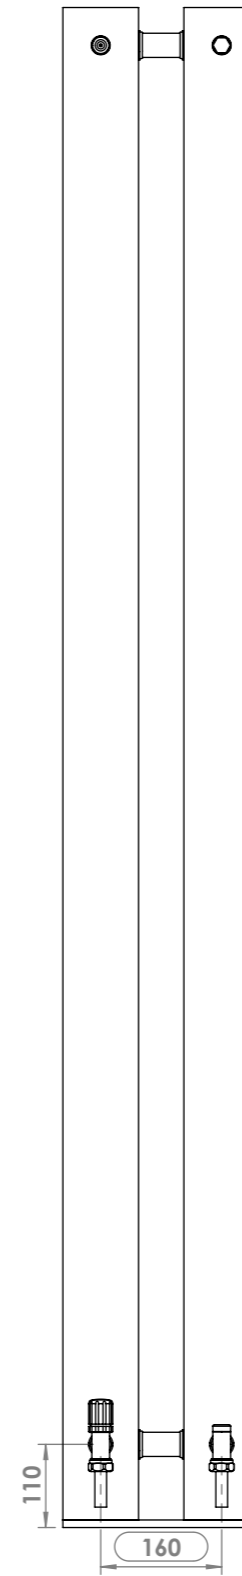

# STANZA 20

Front View

Side View

Back View

Fitting Position:

Top View

## Installation Accesories:

x4

x4

x4

All Dimension are in mm  
 Max.Working Pressure = 5 Bar  
 Max.Working Temperature=95° C  
 Inlet / Outlet : 1/2" BSP