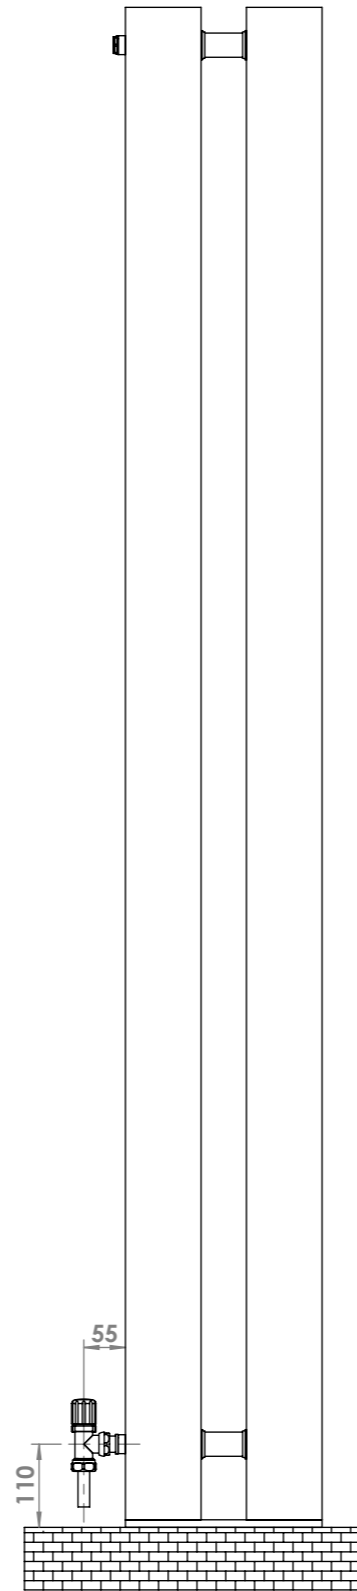

# STANZA 20

Front View

Side View

Back View

Fitting Position:

Top View

## Installation Accesories:

x4

x4

x4

All Dimension are in mm  
 Max.Working Pressure = 5 Bar  
 Max.Working Temperature=95° C  
 Inlet / Outlet : 1/2" BSP