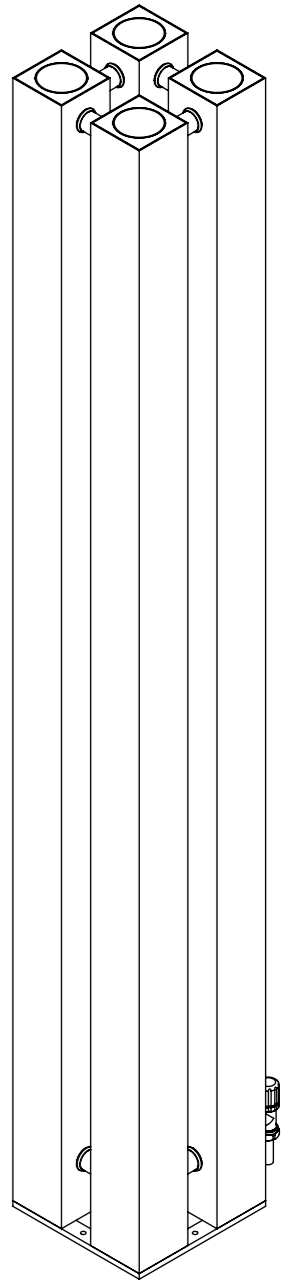

# STANZA 20

Front View

Side View

Back View

Fitting Position:

Top View

## Installation Accesories:

x4

x4

x4

All Dimension are in mm  
 Max.Working Pressure = 5 Bar  
 Max.Working Temperature=95° C  
 Inlet / Outlet : 1/2" BSP