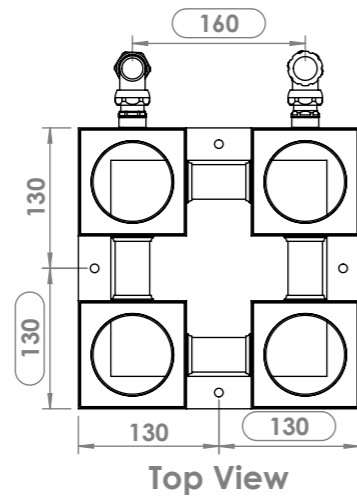

# STANZA 20

Front View

Side View

Back View

Fitting Position:

Top View

## Installation Accesories:

x4

x4

x4

All Dimension are in mm  
 Max.Working Pressure = 5 Bar  
 Max.Working Temperature=95° C  
 Inlet / Outlet : 1/2" BSP