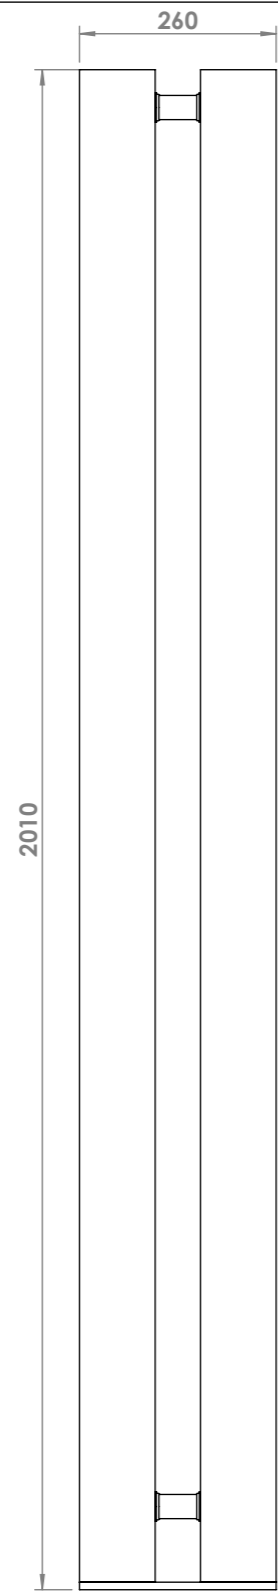

# STANZA 20

Front View

Side View

Back View

Fitting Position:

Top View

## Installation Accesories:

x4

x4

x4

All Dimension are in mm  
 Max.Working Pressure = 5 Bar  
 Max.Working Temperature=95° C  
 Inlet / Outlet : 1/2" BSP