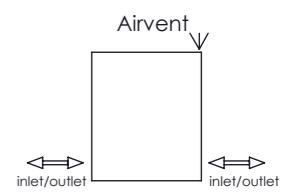

# STANZA 20

Front View

Side View

Back View

Fitting Position:

Top View

## Installation Accesories:

x4

x4

x4

All Dimension are in mm  
 Max.Working Pressure = 5 Bar  
 Max.Working Temperature=95° C  
 Inlet / Outlet : 1/2" BSP