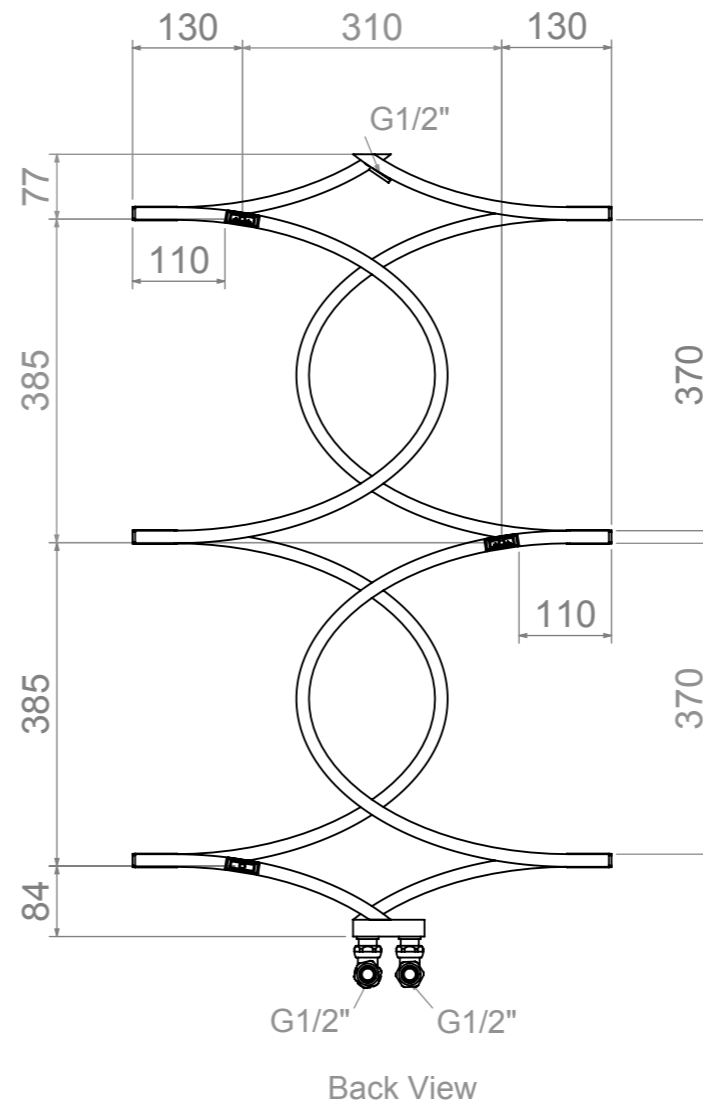

TIRENDAZ 609-8

Installation Accesories:

Fitting Position:

All Dimension are in mm
 Max.Working Pressure = 10 Bar
 Max.Working Temperature=95° C
 Inlet / Outlet : 1/2" BSP