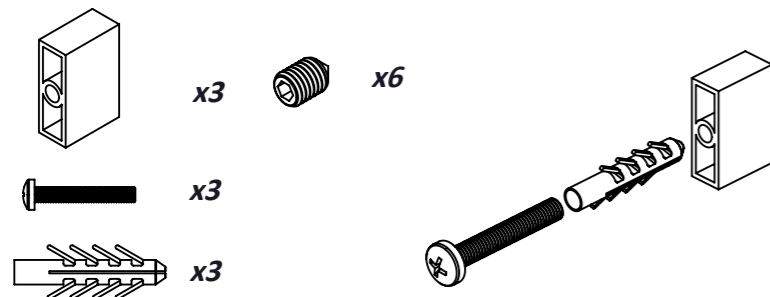

TIRENDAZ 609-8

Installation Accesories:

Fitting Position:

All Dimension are in mm
 Max.Working Pressure = 10 Bar
 Max.Working Temperature=95° C
 Inlet / Outlet : 1/2" BSP