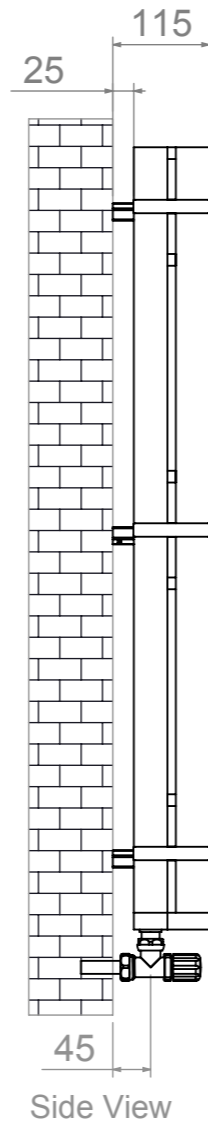

TIRENDAZ 609-8

Installation Accesories:

Fitting Position:

All Dimension are in mm
 Max.Working Pressure = 10 Bar
 Max.Working Temperature=95° C
 Inlet / Outlet : 1/2" BSP