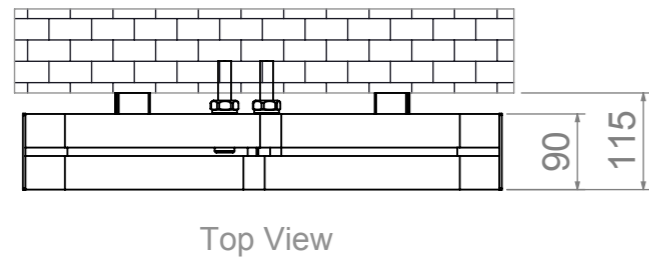

TIRENDAZ 609-8

Installation Accesories:

Fitting Position:

All Dimension are in mm
 Max.Working Pressure = 10 Bar
 Max.Working Temperature=95° C
 Inlet / Outlet : 1/2" BSP