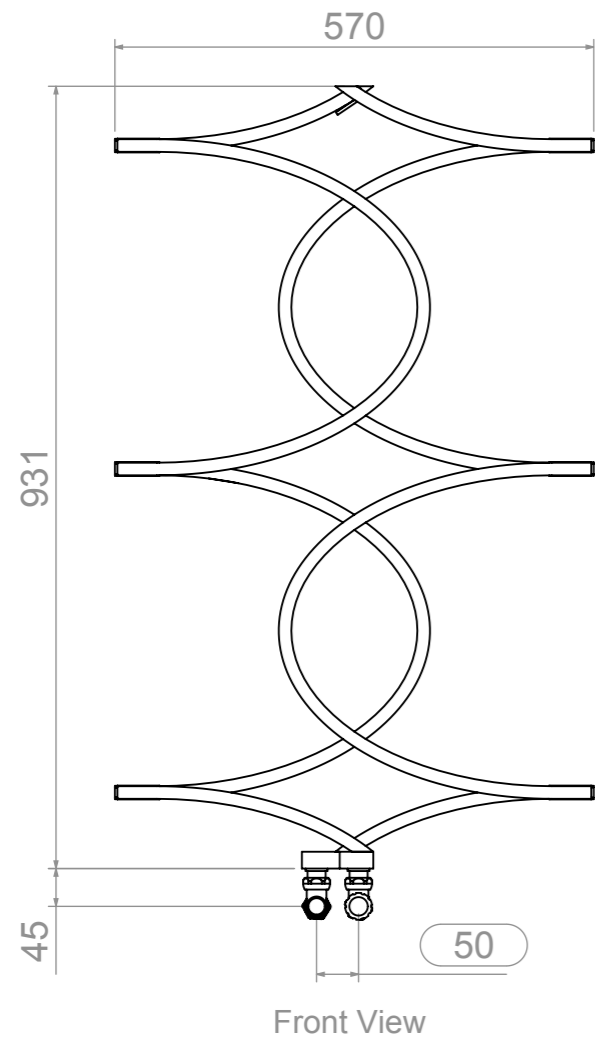

TIRENDAZ 609-8

Installation Accesories:

Fitting Position:

All Dimension are in mm
 Max.Working Pressure = 10 Bar
 Max.Working Temperature=95° C
 Inlet / Outlet : 1/2" BSP