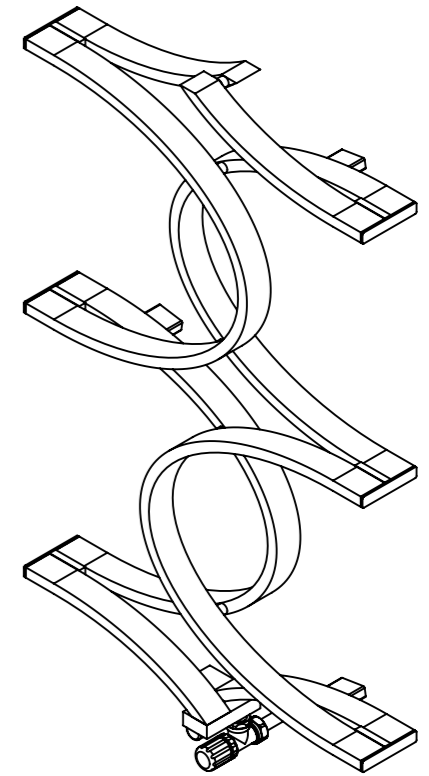

TIRENDAZ 609-8

Installation Accesories:

Fitting Position:

All Dimension are in mm
 Max.Working Pressure = 10 Bar
 Max.Working Temperature=95° C
 Inlet / Outlet : 1/2" BSP