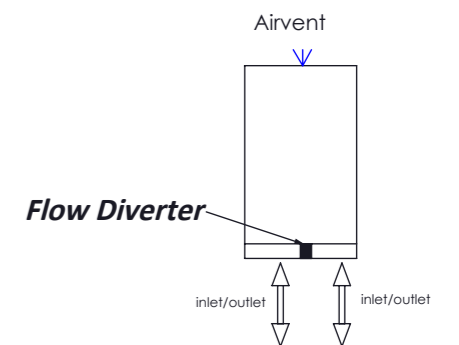

TIRENDAZ 609-8

Installation Accesories:

Fitting Position:

All Dimension are in mm
 Max.Working Pressure = 10 Bar
 Max.Working Temperature=95° C
 Inlet / Outlet : 1/2" BSP