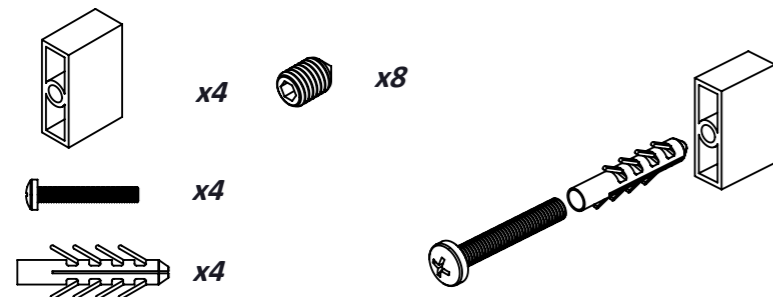

TIRENDAZ 613-10

Installation Accesories:

Fitting Position:

All Dimension are in mm
 Max.Working Pressure = 10 Bar
 Max.Working Temperature=95° C
 Inlet / Outlet : 1/2" BSP