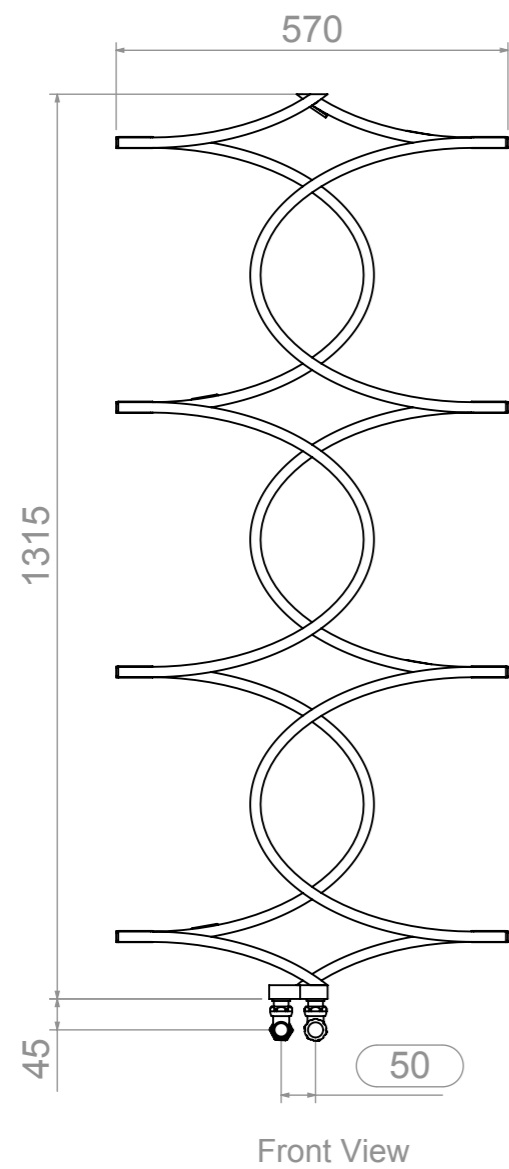

TIRENDAZ 613-10

Installation Accesories:

Fitting Position:

All Dimension are in mm
 Max.Working Pressure = 10 Bar
 Max.Working Temperature=95° C
 Inlet / Outlet : 1/2" BSP