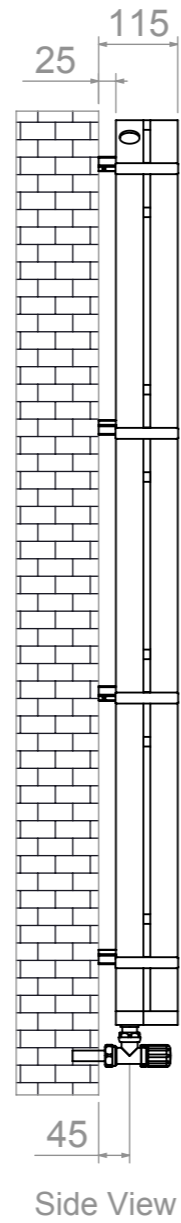

TIRENDAZ 613-10

Installation Accesories:

Fitting Position:

All Dimension are in mm
 Max.Working Pressure = 10 Bar
 Max.Working Temperature=95° C
 Inlet / Outlet : 1/2" BSP