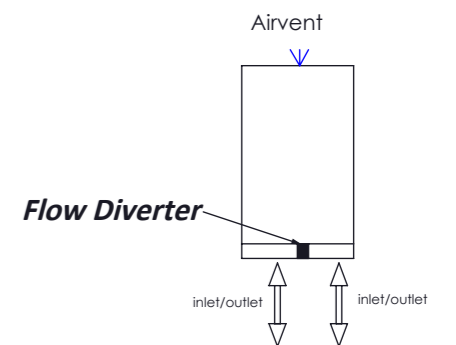

TIRENDAZ 613-10

Installation Accesories:

Fitting Position:

All Dimension are in mm
 Max.Working Pressure = 10 Bar
 Max.Working Temperature=95° C
 Inlet / Outlet : 1/2" BSP