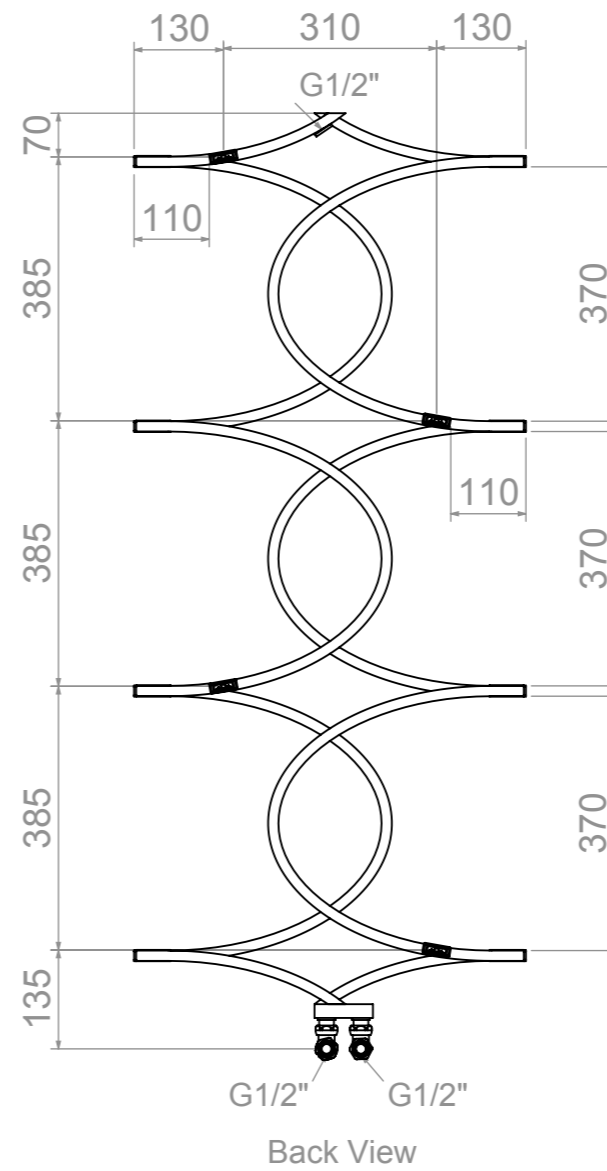

TIRENDAZ 613-10

Installation Accesories:

Fitting Position:

All Dimension are in mm
 Max.Working Pressure = 10 Bar
 Max.Working Temperature=95° C
 Inlet / Outlet : 1/2" BSP