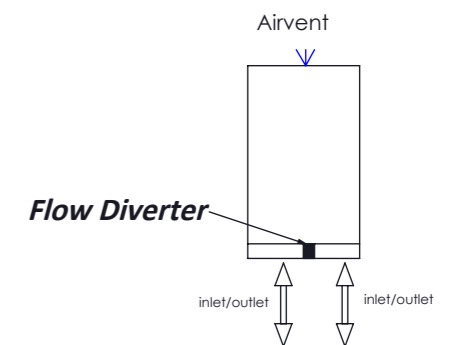

TIRENDAZ 617-12

Front View

Top View

Side View

Back View

Installation Accesories:

Fitting Position:

All Dimension are in mm
 Max.Working Pressure = 10 Bar
 Max.Working Temperature=95° C
 Inlet / Outlet : 1/2" BSP