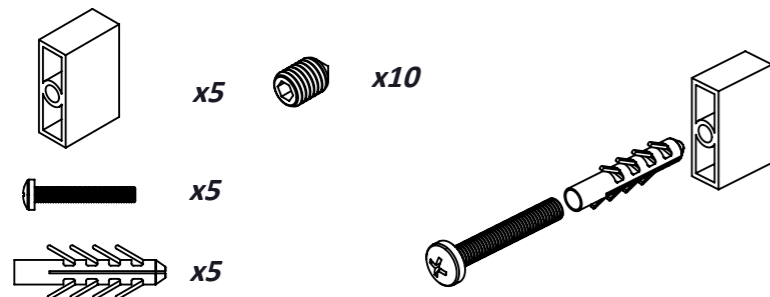

TIRENDAZ 617-12

Front View

Top View

Side View

Back View

Installation Accesories:

Fitting Position:

All Dimension are in mm
 Max.Working Pressure = 10 Bar
 Max.Working Temperature=95° C
 Inlet / Outlet : 1/2" BSP