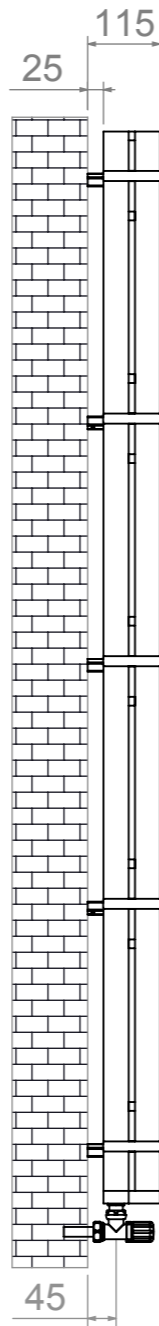

TIRENDAZ 617-12

Front View

Top View

Side View

Back View

Installation Accesories:

Fitting Position:

All Dimension are in mm
 Max.Working Pressure = 10 Bar
 Max.Working Temperature=95° C
 Inlet / Outlet : 1/2" BSP