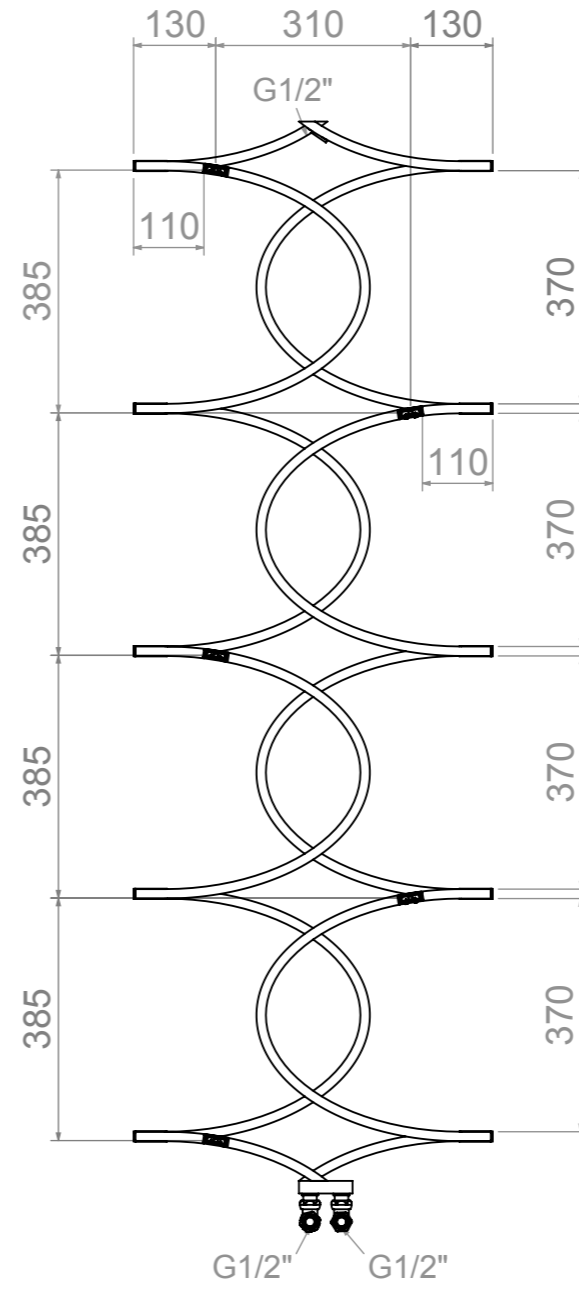

TIRENDAZ 617-12

Front View

Top View

Side View

Back View

Installation Accesories:

Fitting Position:

All Dimension are in mm
 Max.Working Pressure = 10 Bar
 Max.Working Temperature=95° C
 Inlet / Outlet : 1/2" BSP