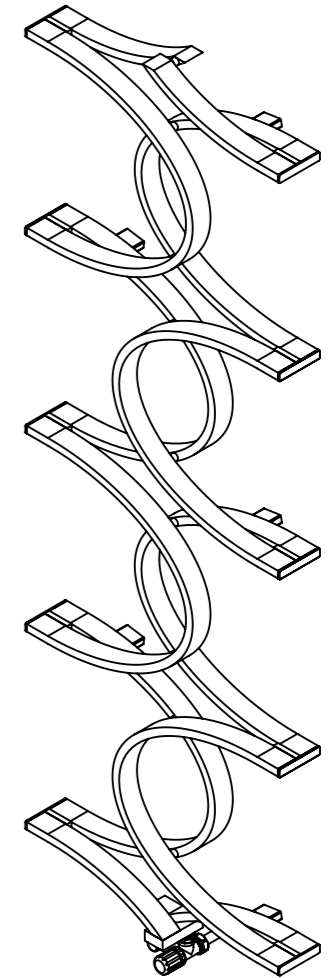

TIRENDAZ 617-12

Front View

Top View

Side View

Back View

Installation Accesories:

Fitting Position:

All Dimension are in mm
 Max.Working Pressure = 10 Bar
 Max.Working Temperature=95° C
 Inlet / Outlet : 1/2" BSP