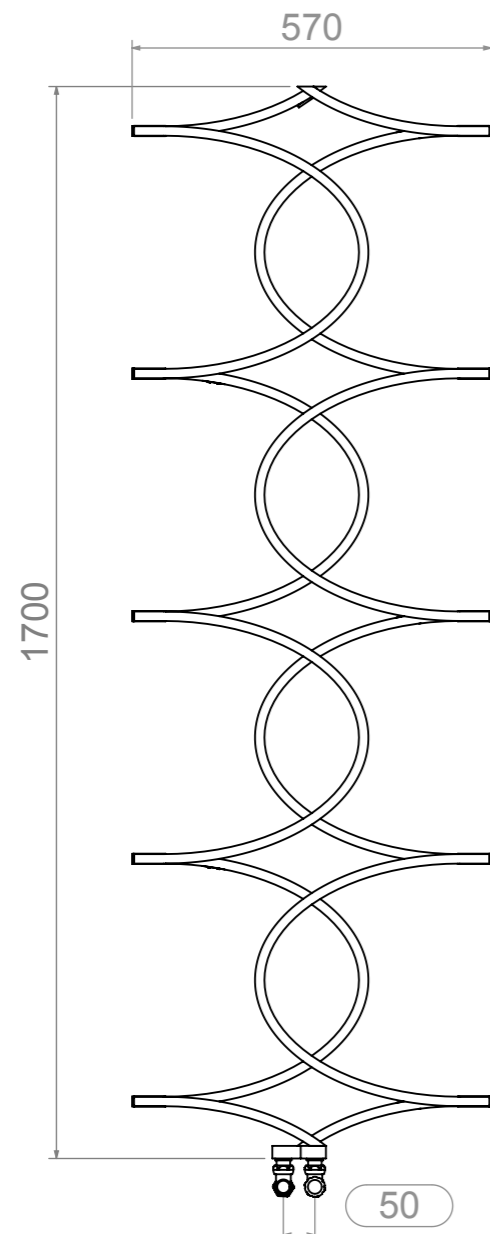

TIRENDAZ 617-12

Front View

Top View

Side View

Back View

Installation Accesories:

Fitting Position:

All Dimension are in mm
 Max.Working Pressure = 10 Bar
 Max.Working Temperature=95° C
 Inlet / Outlet : 1/2" BSP