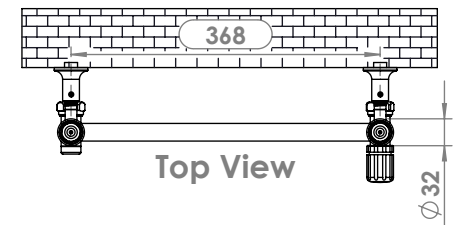

TORA 415-4

Front View

Side View

Back View

Top View

Installation Accesories:

-  x4
-  x4
-  x4
-  x4
-  x4
-  x1
-  x1

Fitting Position:

All Dimension are in mm
 Max.Working Pressure = 10 Bar
 Max.Working Temperature=95° C
 Inlet / Outlet : 1/2" BSP