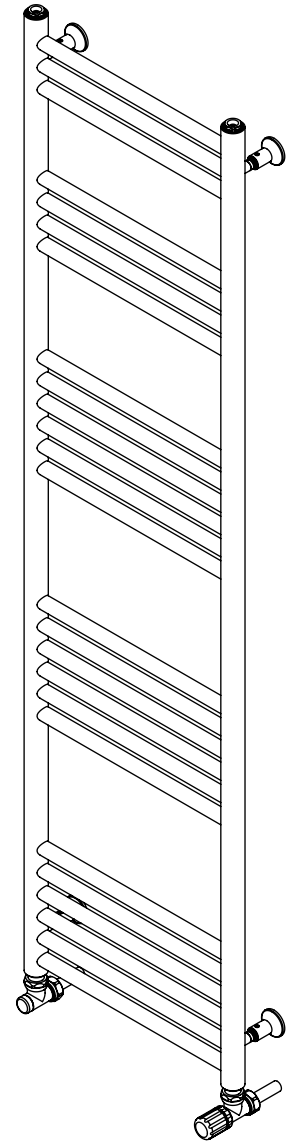

TORA 415-4

Front View

Side View

Back View

Top View

Installation Accesories:

-  x4
-  x4
-  x4
-  x4
-  x4
-  x1
-  x1

Fitting Position:

All Dimension are in mm
 Max.Working Pressure = 10 Bar
 Max.Working Temperature=95° C
 Inlet / Outlet : 1/2" BSP