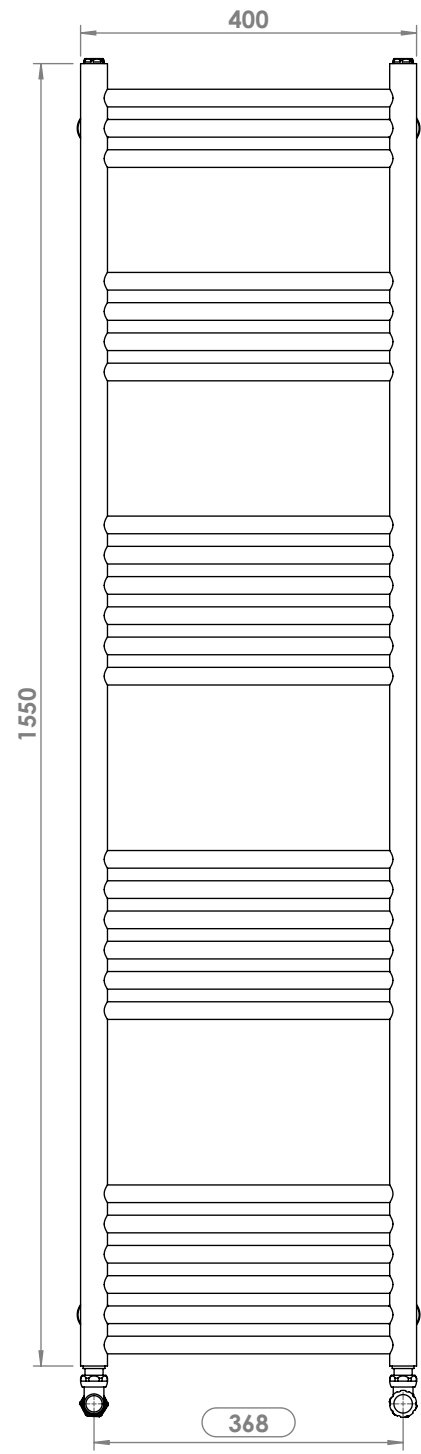

TORA 415-4

Front View

Side View

Back View

Top View

Installation Accesories:

-  x4
-  x4
-  x4
-  x4
-  x4
-  x1
-  x1

Fitting Position:

All Dimension are in mm
 Max.Working Pressure = 10 Bar
 Max.Working Temperature=95° C
 Inlet / Outlet : 1/2" BSP