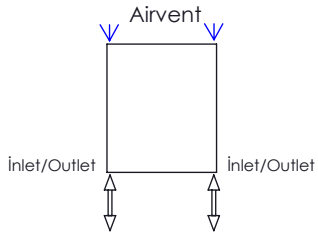

TORA 415-4

Front View

Side View

Back View

Top View

Installation Accesories:

-  x4
-  x4
-  x4
-  x4
-  x4
-  x1
-  x1

Fitting Position:

All Dimension are in mm
 Max.Working Pressure = 10 Bar
 Max.Working Temperature=95° C
 Inlet / Outlet : 1/2" BSP