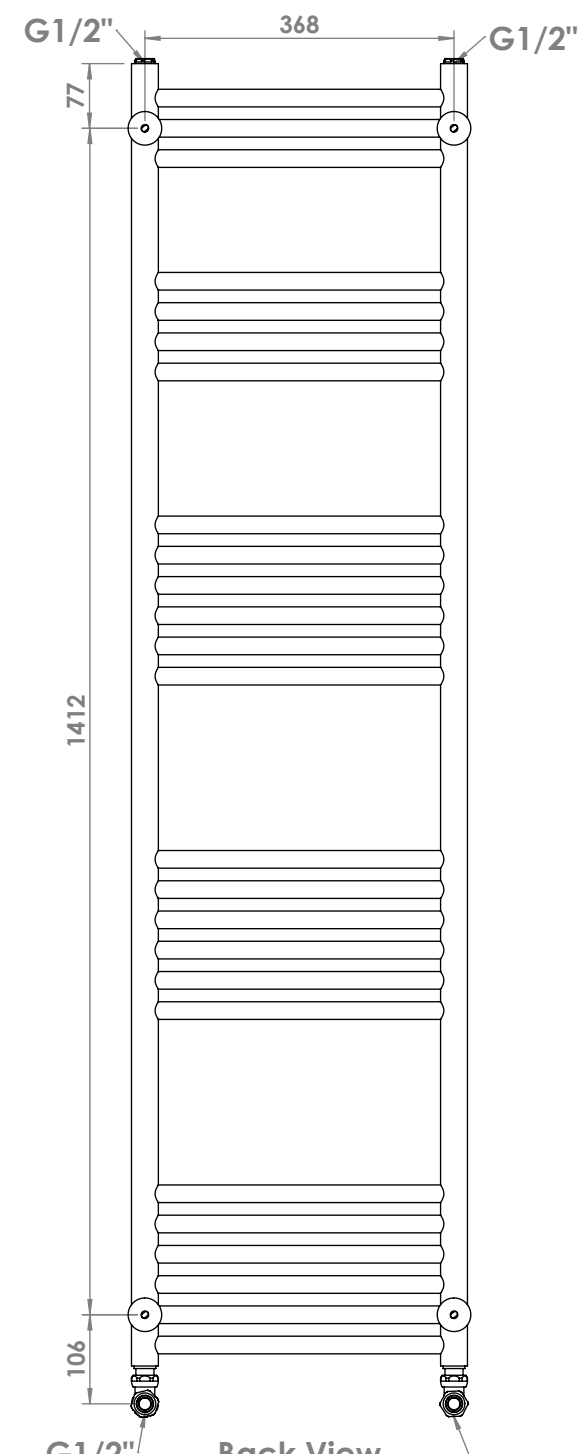

TORA 415-4

Front View

Side View

Back View

Top View

Installation Accesories:

-  x4
-  x4
-  x4
-  x4
-  x4
-  x1
-  x1

Fitting Position:

All Dimension are in mm
 Max.Working Pressure = 10 Bar
 Max.Working Temperature=95° C
 Inlet / Outlet : 1/2" BSP