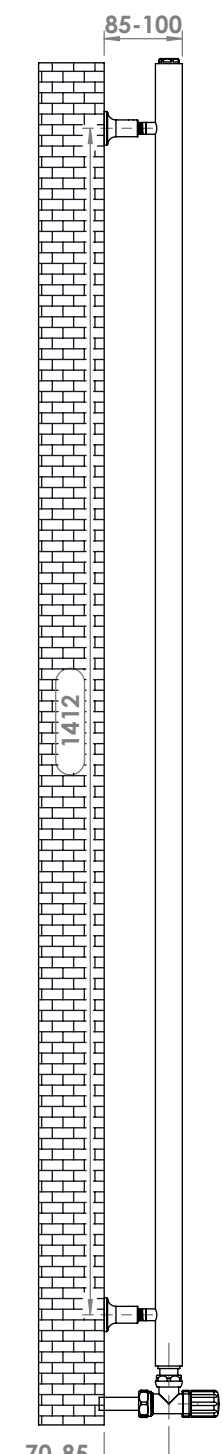

TORA 415-4

Front View

Side View

Back View

Top View

Installation Accesories:

-  x4
-  x4
-  x4
-  x4
-  x4
-  x1
-  x1

Fitting Position:

All Dimension are in mm
 Max.Working Pressure = 10 Bar
 Max.Working Temperature=95° C
 Inlet / Outlet : 1/2" BSP