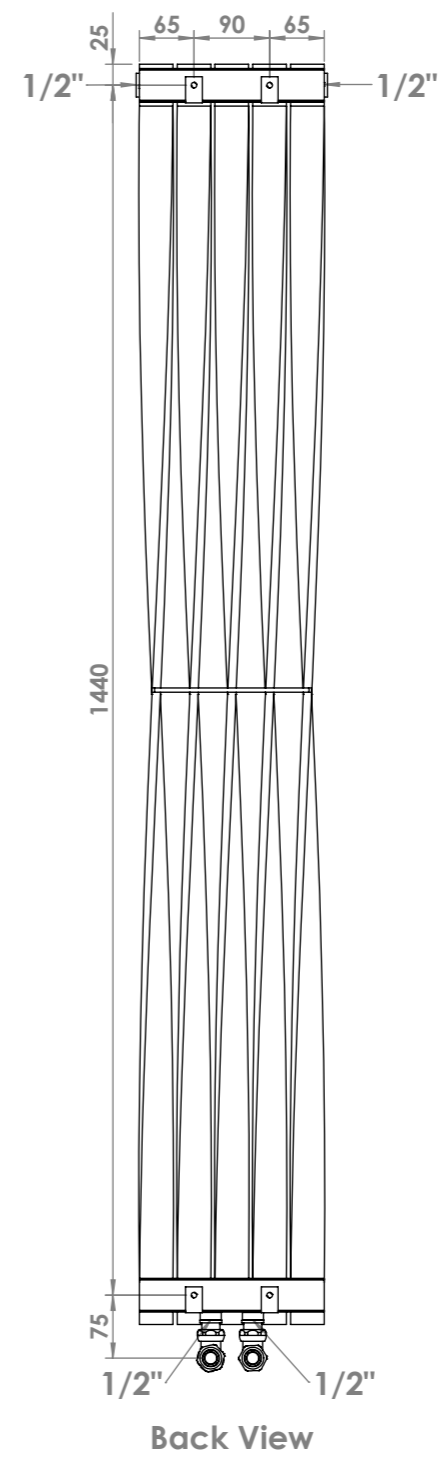

Twister 1505_z180°

Front View

Side View

Back View

Installation Accesories:

- | | | | |
|---|----|---|----|
|  | x4 |  | x4 |
|  | x4 |  | x4 |
|  | x4 |  | x1 |

Top View

Fitting Position:

All Dimension are in mm
 Max.Working Pressure = 10 Bar
 Max.Working Temperature=95° C
 Inlet / Outlet : 1/2" BSP