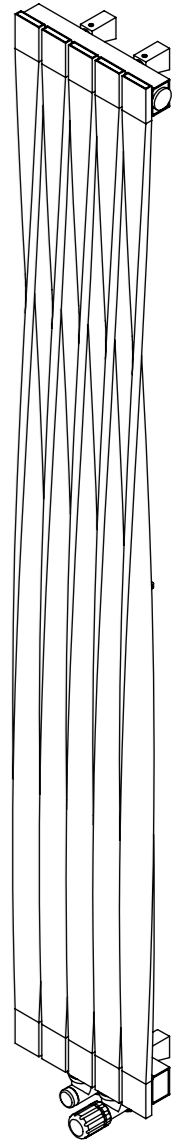

Twister 1505_z180°

Front View

Side View

Back View

Installation Accesories:

- | | | | |
|---|----|---|----|
|  | x4 |  | x4 |
|  | x4 |  | x4 |
|  | x4 |  | x1 |

Top View

Fitting Position:

All Dimension are in mm
 Max.Working Pressure = 10 Bar
 Max.Working Temperature=95° C
 Inlet / Outlet : 1/2" BSP