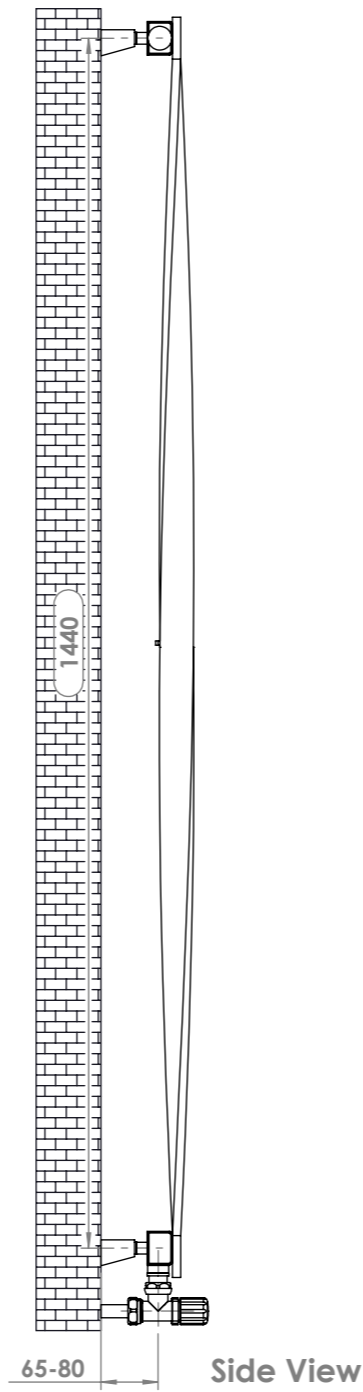

Twister 1505_z180°

Front View

Side View

Back View

Installation Accesories:

- | | | | |
|---|----|---|----|
|  | x4 |  | x4 |
|  | x4 |  | x4 |
|  | x4 |  | x1 |

Top View

Fitting Position:

All Dimension are in mm
 Max.Working Pressure = 10 Bar
 Max.Working Temperature=95° C
 Inlet / Outlet : 1/2" BSP