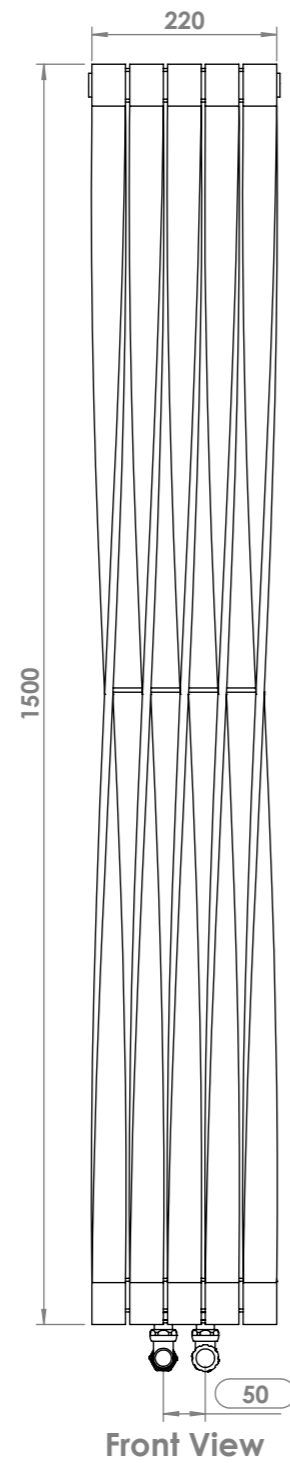

Twister 1505_z180°

Front View

Side View

Back View

Installation Accesories:

- | | | | |
|---|----|---|----|
|  | x4 |  | x4 |
|  | x4 |  | x4 |
|  | x4 |  | x1 |

Top View

Fitting Position:

All Dimension are in mm
 Max.Working Pressure = 10 Bar
 Max.Working Temperature=95° C
 Inlet / Outlet : 1/2" BSP