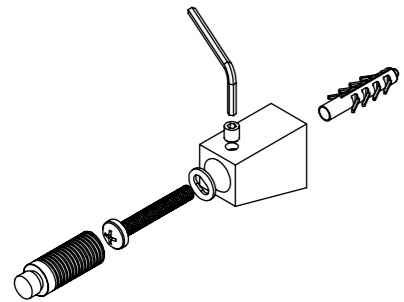

Twister 1505_z180°

Front View

Side View

Back View

Installation Accesories:

- | | | | |
|---|----|---|----|
|  | x4 |  | x4 |
|  | x4 |  | x4 |
|  | x4 |  | x1 |

Top View

Fitting Position:

All Dimension are in mm
 Max.Working Pressure = 10 Bar
 Max.Working Temperature=95° C
 Inlet / Outlet : 1/2" BSP