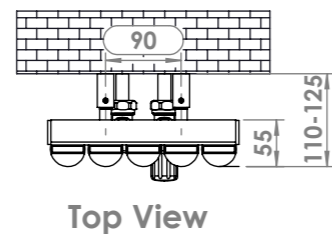

Twister 1505_z180°

Front View

Side View

Back View

Installation Accesories:

- | | | | |
|---|----|---|----|
|  | x4 |  | x4 |
|  | x4 |  | x4 |
|  | x4 |  | x1 |

Top View

Fitting Position:

All Dimension are in mm
 Max.Working Pressure = 10 Bar
 Max.Working Temperature=95° C
 Inlet / Outlet : 1/2" BSP