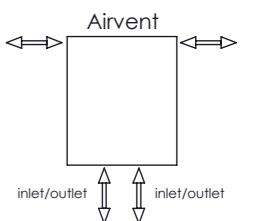

Twister 1505_z180°

Front View

Side View

Back View

Installation Accesories:

- | | | | |
|---|----|---|----|
|  | x4 |  | x4 |
|  | x4 |  | x4 |
|  | x4 |  | x1 |

Top View

Fitting Position:

All Dimension are in mm
 Max.Working Pressure = 10 Bar
 Max.Working Temperature=95° C
 Inlet / Outlet : 1/2" BSP