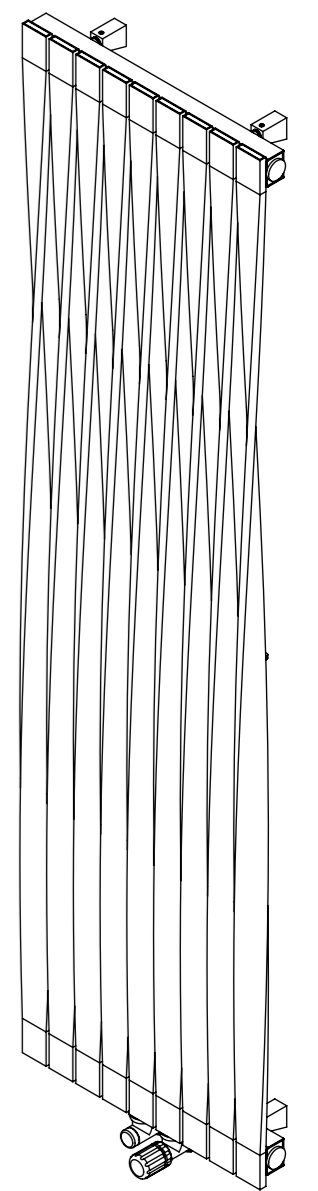

Twister 1509_z180°

Front View

Side View

Back View

Top View

Installation Accesories:

-  x4
-  x4
-  x4
-  x4
-  x4
-  x1

Fitting Position:

All Dimension are in mm
 Max.Working Pressure = 10 Bar
 Max.Working Temperature=95° C
 Inlet / Outlet : 1/2" BSP