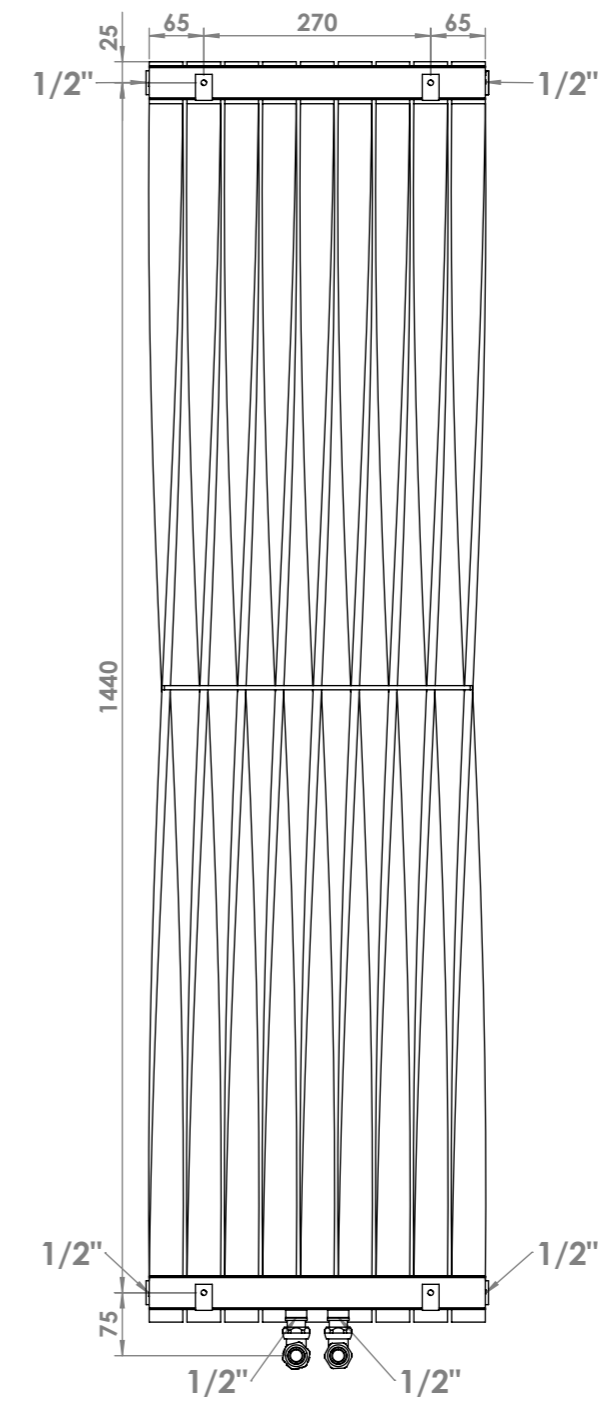

Twister 1509_z180°

Front View

Side View

Back View

Top View

Installation Accesories:

-  x4
-  x4
-  x4
-  x4
-  x4
-  x1

Fitting Position:

All Dimension are in mm
 Max.Working Pressure = 10 Bar
 Max.Working Temperature=95° C
 Inlet / Outlet : 1/2" BSP