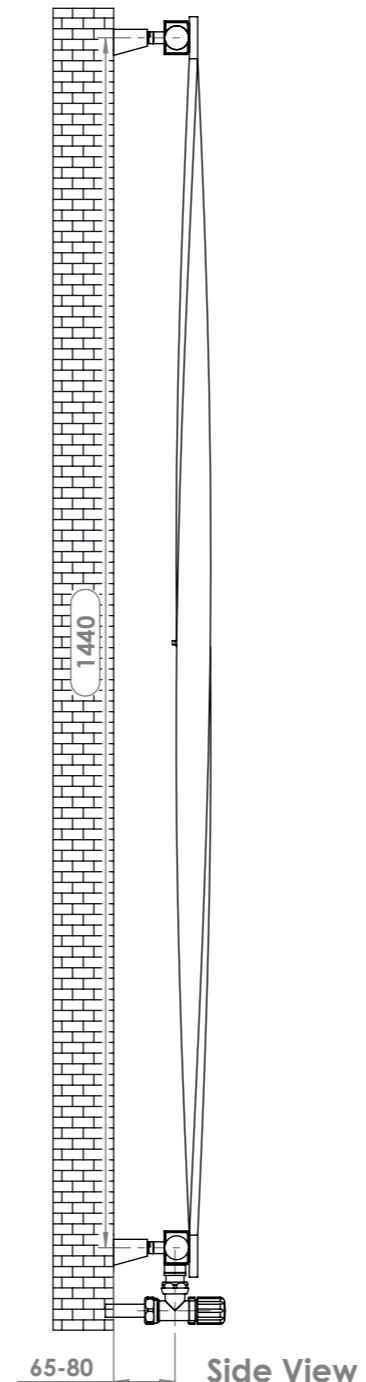

Twister 1509_z180°

Front View

Side View

Back View

Top View

Installation Accesories:

-  x4
-  x4
-  x4
-  x4
-  x4
-  x1

Fitting Position:

All Dimension are in mm
 Max.Working Pressure = 10 Bar
 Max.Working Temperature=95° C
 Inlet / Outlet : 1/2" BSP