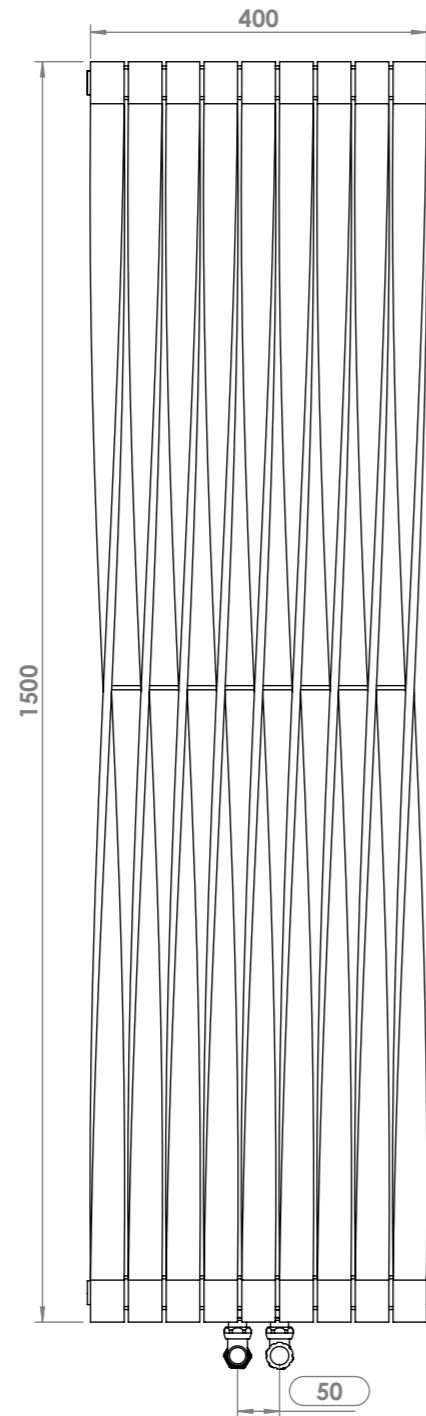

Twister 1509_z180°

Front View

Side View

Back View

Top View

Installation Accesories:

-  x4
-  x4
-  x4
-  x4
-  x4
-  x1

Fitting Position:

All Dimension are in mm
 Max.Working Pressure = 10 Bar
 Max.Working Temperature=95° C
 Inlet / Outlet : 1/2" BSP