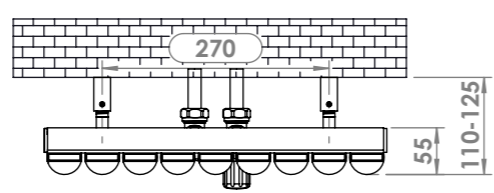

Twister 1509_z180°

Front View

Side View

Back View

Top View

Installation Accesories:

-  x4
-  x4
-  x4
-  x4
-  x4
-  x1

Fitting Position:

All Dimension are in mm
 Max.Working Pressure = 10 Bar
 Max.Working Temperature=95° C
 Inlet / Outlet : 1/2" BSP