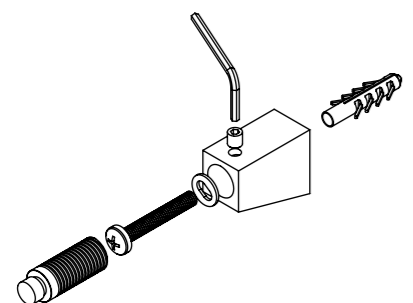

Twister 1509_z180°

Front View

Side View

Back View

Top View

Installation Accesories:

-  x4
-  x4
-  x4
-  x4
-  x4
-  x1

Fitting Position:

All Dimension are in mm
 Max.Working Pressure = 10 Bar
 Max.Working Temperature=95° C
 Inlet / Outlet : 1/2" BSP