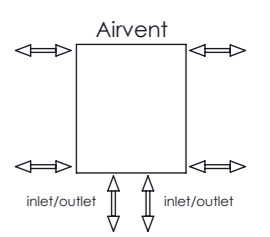

Twister 1509_z180°

Front View

Side View

Back View

Top View

Installation Accesories:

-  x4
-  x4
-  x4
-  x4
-  x4
-  x1

Fitting Position:

All Dimension are in mm
 Max.Working Pressure = 10 Bar
 Max.Working Temperature=95° C
 Inlet / Outlet : 1/2" BSP