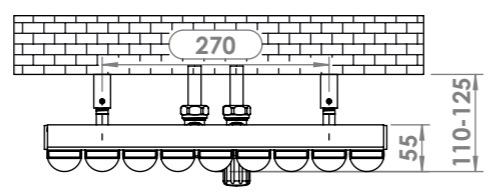

Twister 1509_z360°

Front View

Side View

Back View

Installation Accesories:

-  x4
-  x4
-  x4
-  x4
-  x4
-  x1

Top View

Fitting Position:

All Dimension are in mm
 Max.Working Pressure = 10 Bar
 Max.Working Temperature=95° C
 Inlet / Outlet : 1/2" BSP