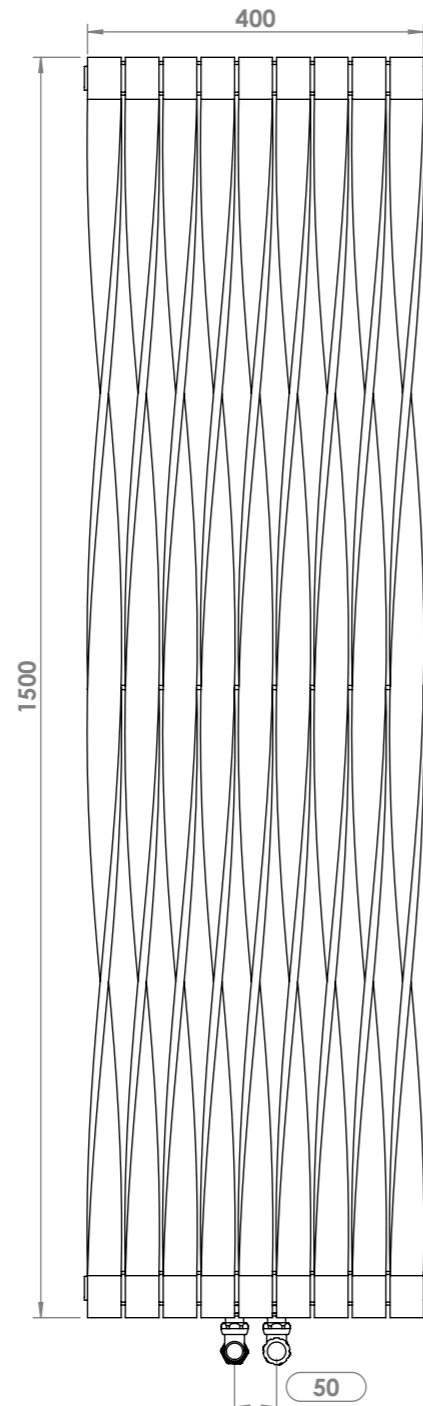

Twister 1509_z360°

Front View

Side View

Back View

Installation Accesories:

-  x4
-  x4
-  x4
-  x4
-  x4
-  x1

Top View

Fitting Position:

All Dimension are in mm
 Max.Working Pressure = 10 Bar
 Max.Working Temperature=95° C
 Inlet / Outlet : 1/2" BSP