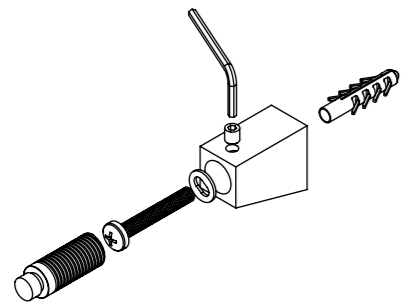

Twister 1509_z360°

Front View

Side View

Back View

Installation Accesories:

-  x4
-  x4
-  x4
-  x4
-  x4
-  x1

Top View

Fitting Position:

All Dimension are in mm
 Max.Working Pressure = 10 Bar
 Max.Working Temperature=95° C
 Inlet / Outlet : 1/2" BSP