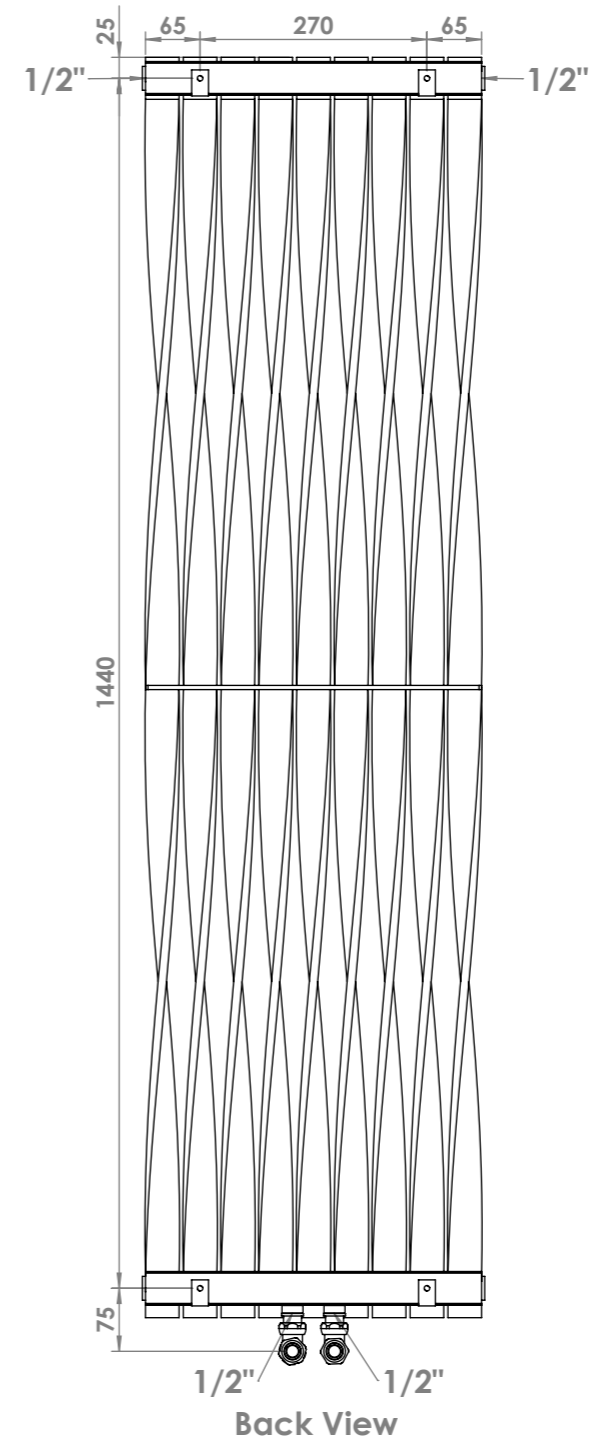

Twister 1509_z360°

Front View

Side View

Back View

Installation Accesories:

-  x4
-  x4
-  x4
-  x4
-  x4
-  x1

Top View

Fitting Position:

All Dimension are in mm
 Max.Working Pressure = 10 Bar
 Max.Working Temperature=95° C
 Inlet / Outlet : 1/2" BSP