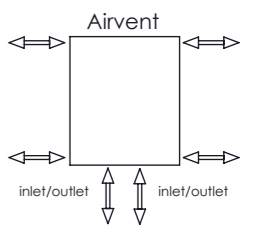

Twister 1509_z360°

Front View

Side View

Back View

Installation Accesories:

-  x4
-  x4
-  x4
-  x4
-  x4
-  x1

Top View

Fitting Position:

All Dimension are in mm
 Max.Working Pressure = 10 Bar
 Max.Working Temperature=95° C
 Inlet / Outlet : 1/2" BSP