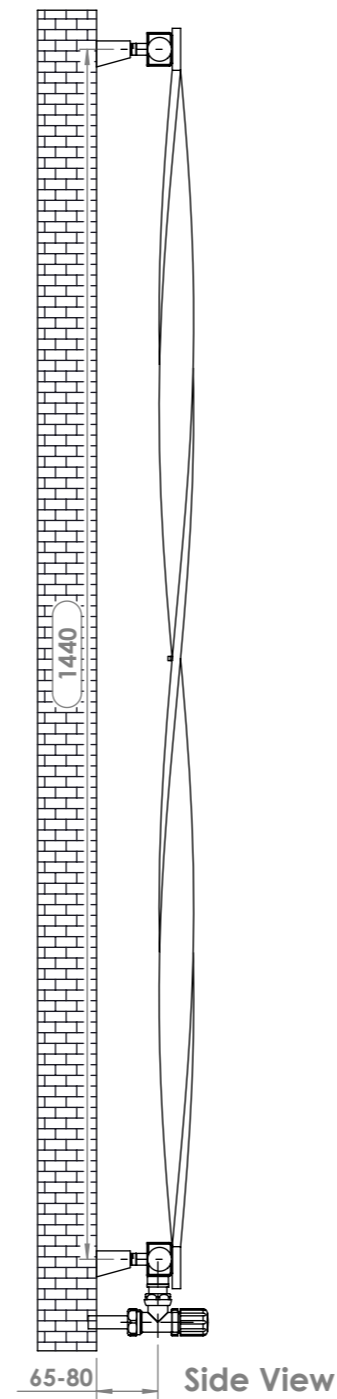

Twister 1509_z360°

Front View

Side View

Back View

Installation Accesories:

-  x4
-  x4
-  x4
-  x4
-  x4
-  x1

Top View

Fitting Position:

All Dimension are in mm
 Max.Working Pressure = 10 Bar
 Max.Working Temperature=95° C
 Inlet / Outlet : 1/2" BSP