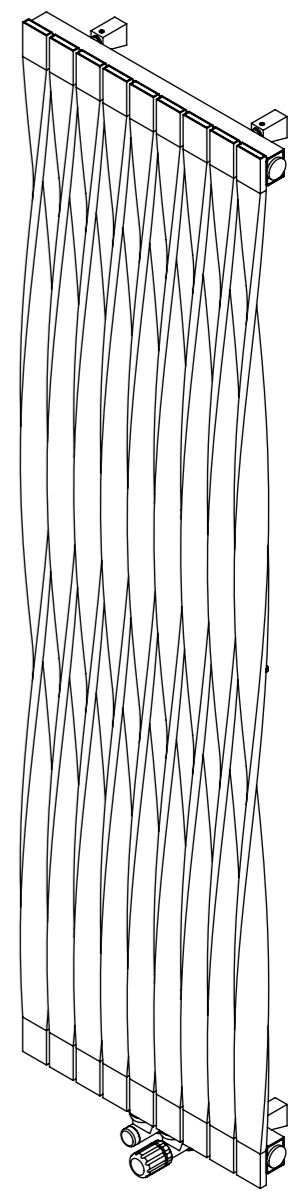

Twister 1509_z360°

Front View

Side View

Back View

Installation Accesories:

-  x4
-  x4
-  x4
-  x4
-  x4
-  x1

Top View

Fitting Position:

All Dimension are in mm
 Max.Working Pressure = 10 Bar
 Max.Working Temperature=95° C
 Inlet / Outlet : 1/2" BSP