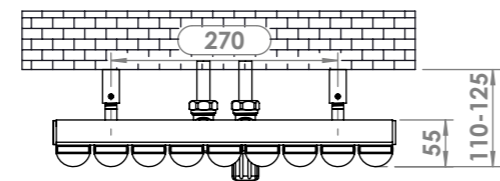

Twister 1809\_z180°

Front View

Side View

Back View

Top View

Installation Accesories:

-  x4
-  x4
-  x4
-  x4
-  x4
-  x1

Fitting Position:

All Dimension are in mm  
 Max.Working Pressure = 10 Bar  
 Max.Working Temperature=95° C  
 Inlet / Outlet : 1/2" BSP