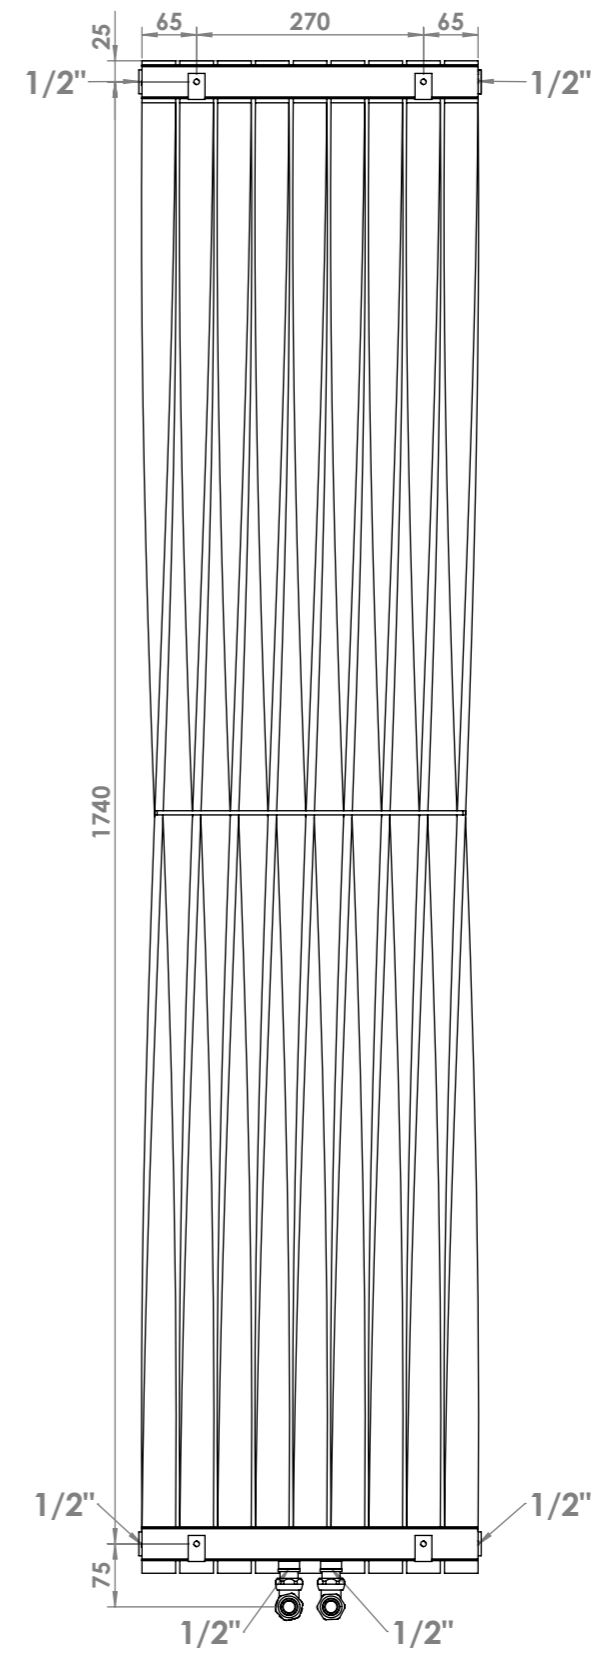

Twister 1809\_z180°

Front View

Side View

Back View

Top View

Installation Accesories:

-  x4
-  x4
-  x4
-  x4
-  x4
-  x1

Fitting Position:

All Dimension are in mm  
 Max.Working Pressure = 10 Bar  
 Max.Working Temperature=95° C  
 Inlet / Outlet : 1/2" BSP