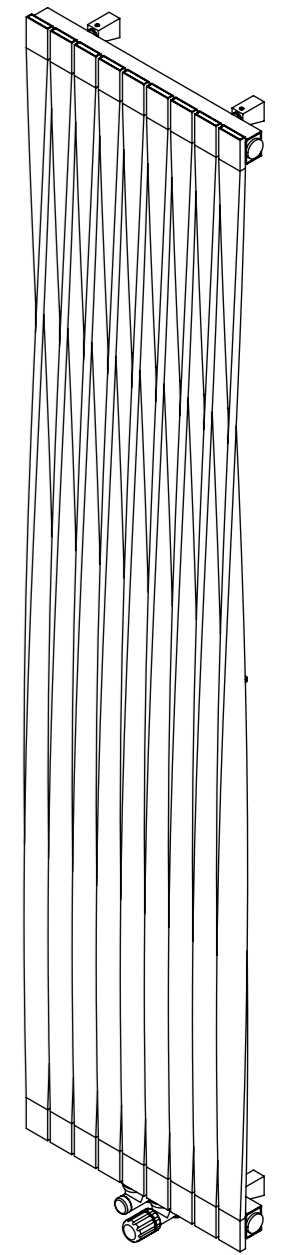

Twister 1809\_z180°

Front View

Side View

Back View

Top View

Installation Accesories:

-  x4
-  x4
-  x4
-  x4
-  x4
-  x1

Fitting Position:

All Dimension are in mm  
 Max.Working Pressure = 10 Bar  
 Max.Working Temperature=95° C  
 Inlet / Outlet : 1/2" BSP