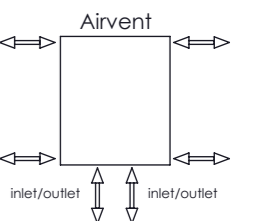

Twister 1809\_z180°

Front View

Side View

Back View

Top View

Installation Accesories:

-  x4
-  x4
-  x4
-  x4
-  x4
-  x1

Fitting Position:

All Dimension are in mm  
 Max.Working Pressure = 10 Bar  
 Max.Working Temperature=95° C  
 Inlet / Outlet : 1/2" BSP