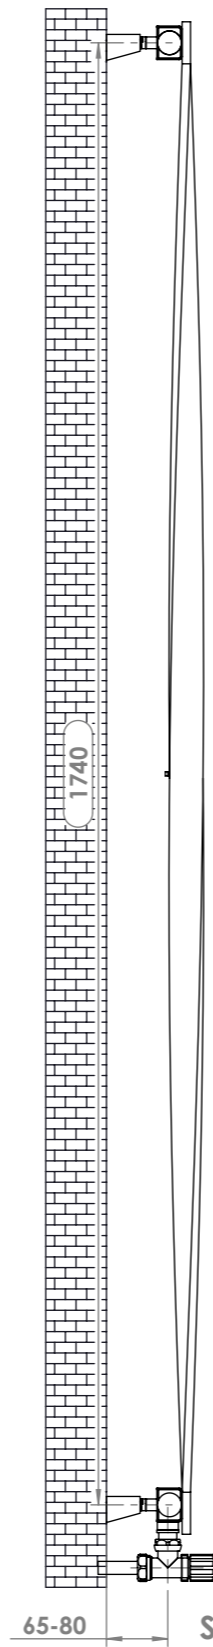

Twister 1809\_z180°

Front View

Side View

Back View

Top View

Installation Accesories:

-  x4
-  x4
-  x4
-  x4
-  x4
-  x1

Fitting Position:

All Dimension are in mm  
 Max.Working Pressure = 10 Bar  
 Max.Working Temperature=95° C  
 Inlet / Outlet : 1/2" BSP