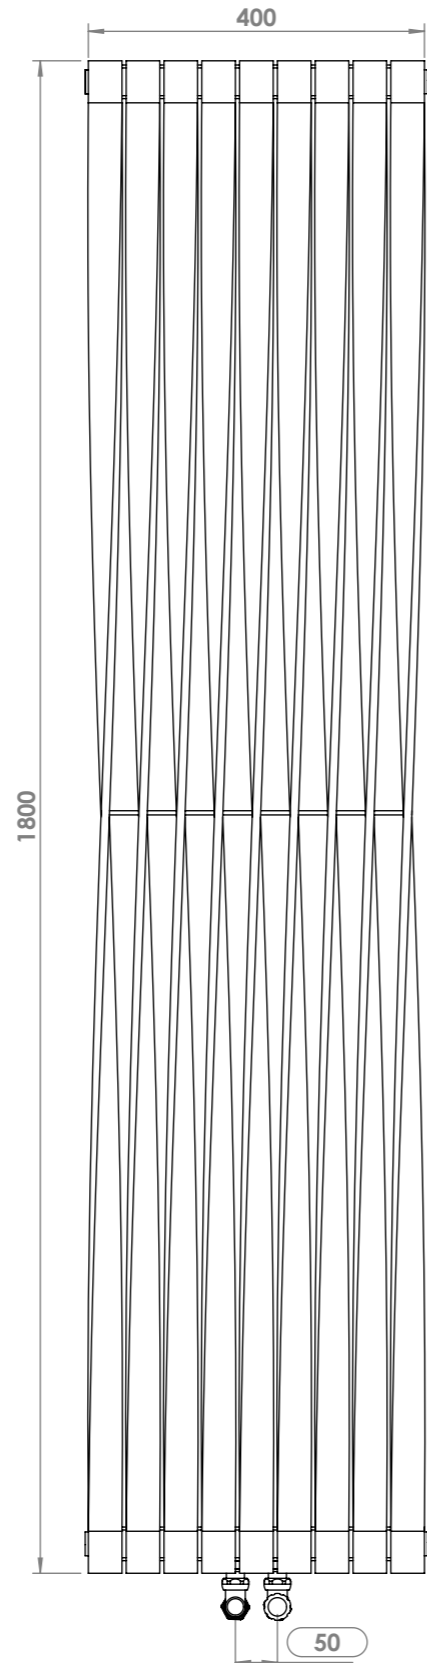

Twister 1809\_z180°

Front View

Side View

Back View

Top View

Installation Accesories:

-  x4
-  x4
-  x4
-  x4
-  x4
-  x1

Fitting Position:

All Dimension are in mm  
 Max.Working Pressure = 10 Bar  
 Max.Working Temperature=95° C  
 Inlet / Outlet : 1/2" BSP