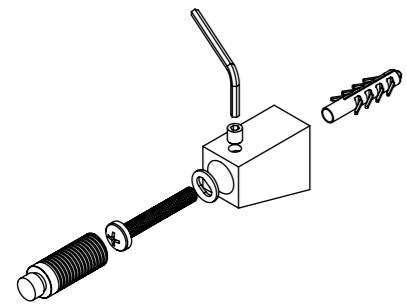

Twister 1809\_z180°

Front View

Side View

Back View

Top View

Installation Accesories:

-  x4
-  x4
-  x4
-  x4
-  x4
-  x1

Fitting Position:

All Dimension are in mm  
 Max.Working Pressure = 10 Bar  
 Max.Working Temperature=95° C  
 Inlet / Outlet : 1/2" BSP