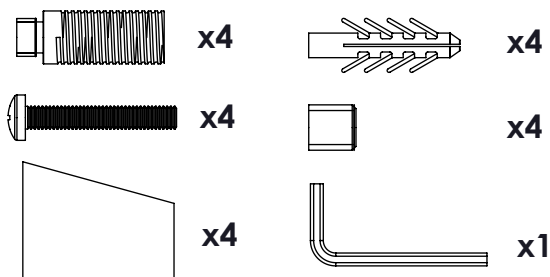

## Fitting Position:

All Dimension are in mm  
 Max.Working Pressure = 10 Bar  
 Max.Working Temperature=95° C  
 Inlet / Outlet : 1/2" BSP