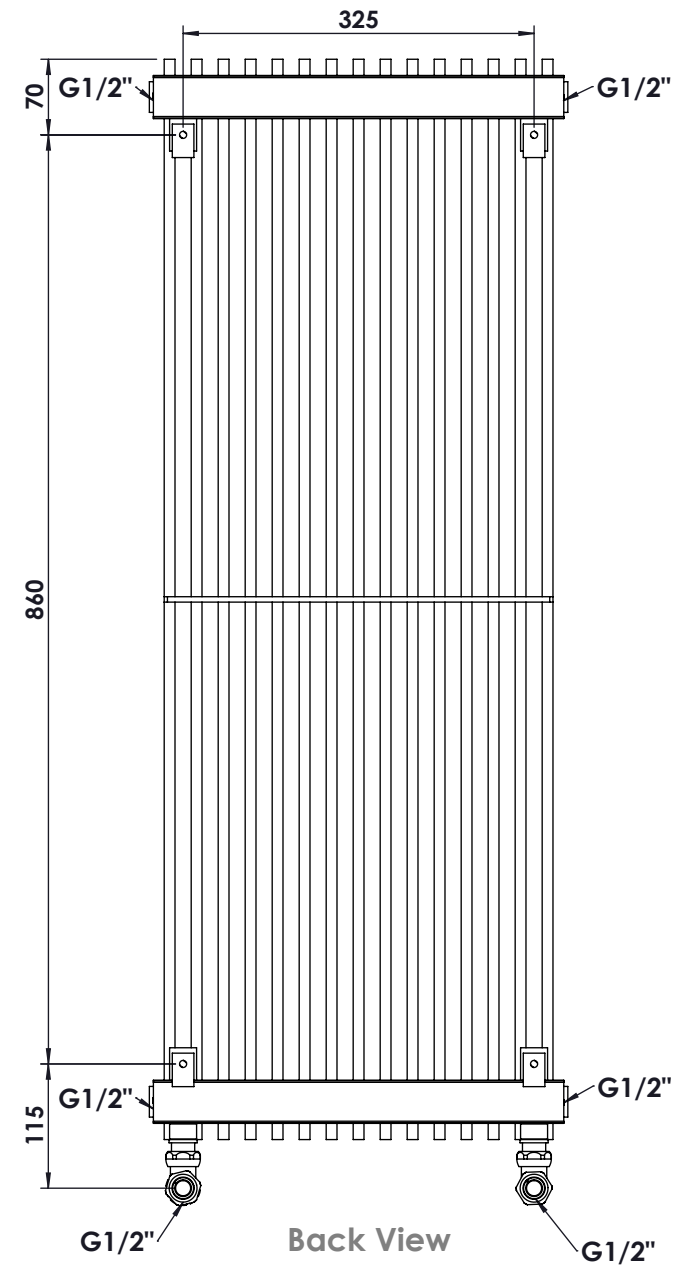

# VENETIAN 1015

## Fitting Position:

All Dimension are in mm  
 Max.Working Pressure = 10 Bar  
 Max.Working Temperature=95° C  
 Inlet / Outlet : 1/2" BSP