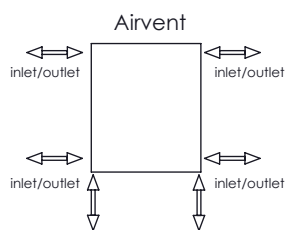

## Fitting Position:

All Dimension are in mm  
 Max.Working Pressure = 10 Bar  
 Max.Working Temperature=95° C  
 Inlet / Outlet : 1/2" BSP