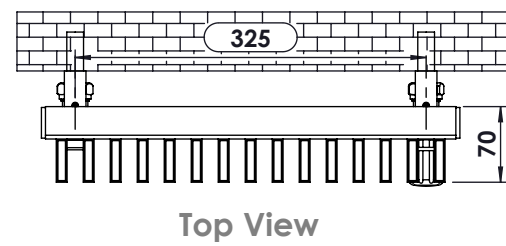

VENETIAN 1015