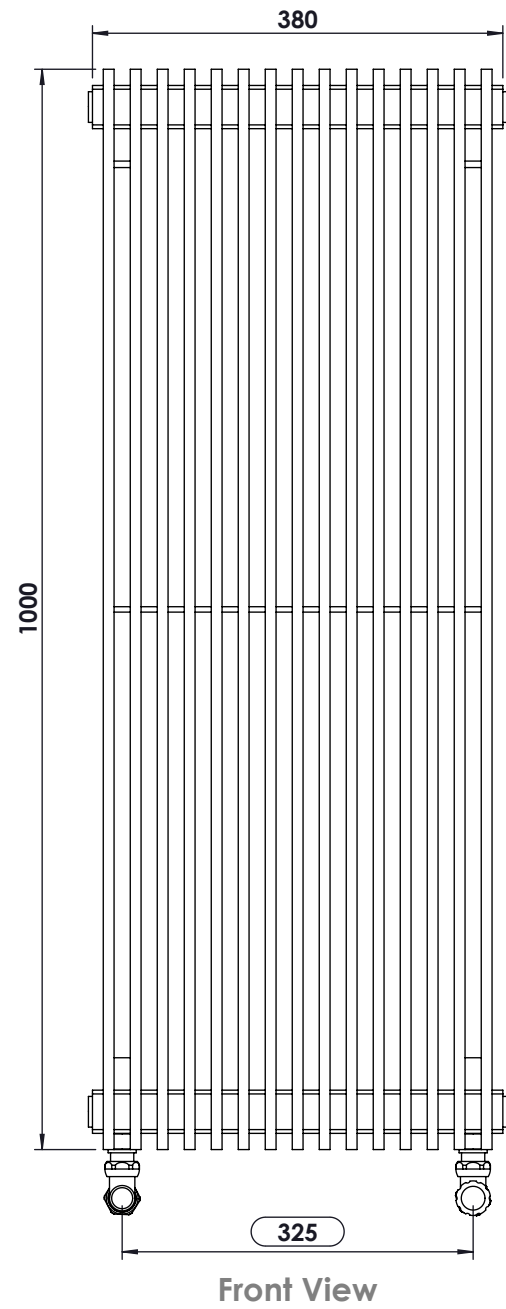

# VENETIAN 1015

## Fitting Position:

All Dimension are in mm  
 Max.Working Pressure = 10 Bar  
 Max.Working Temperature=95° C  
 Inlet / Outlet : 1/2" BSP