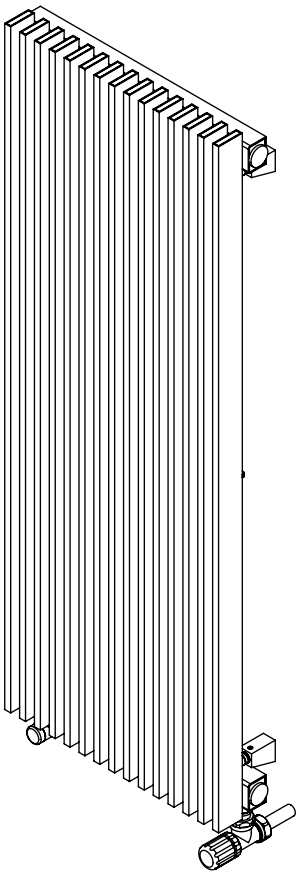

# VENETIAN 1015

## Fitting Position:

All Dimension are in mm  
 Max.Working Pressure = 10 Bar  
 Max.Working Temperature=95° C  
 Inlet / Outlet : 1/2" BSP