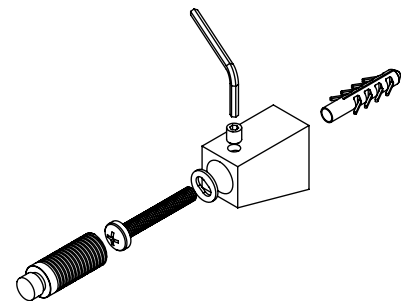

## Installation Accesories:

## Fitting Position:

All Dimension are in mm  
 Max.Working Pressure = 10 Bar  
 Max.Working Temperature=95° C  
 Inlet / Outlet : 1/2" BSP