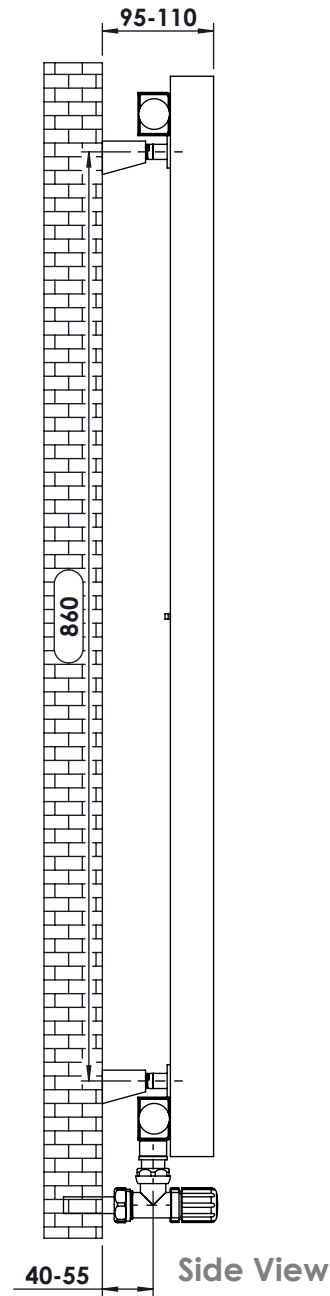

# VENETIAN 1015

## Fitting Position:

All Dimension are in mm  
 Max.Working Pressure = 10 Bar  
 Max.Working Temperature=95° C  
 Inlet / Outlet : 1/2" BSP