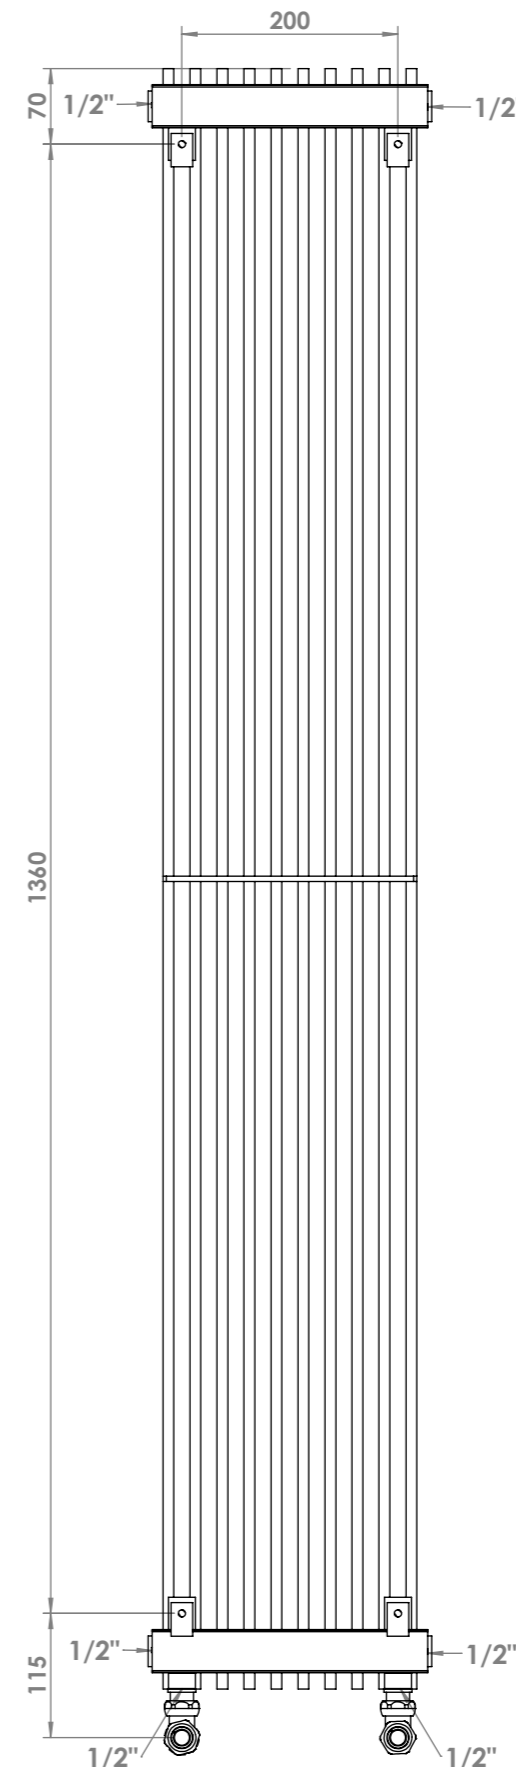

VENETIAN 1510

Front View

Side View

Back View

Installation Accesories:

- | | | | |
|---|----|---|----|
|  | x4 |  | x4 |
|  | x4 |  | x4 |
|  | x4 |  | x1 |

Top View

Fitting Position:

All Dimension are in mm
 Max.Working Pressure = 10 Bar
 Max.Working Temperature=95° C
 Inlet / Outlet : 1/2" BSP