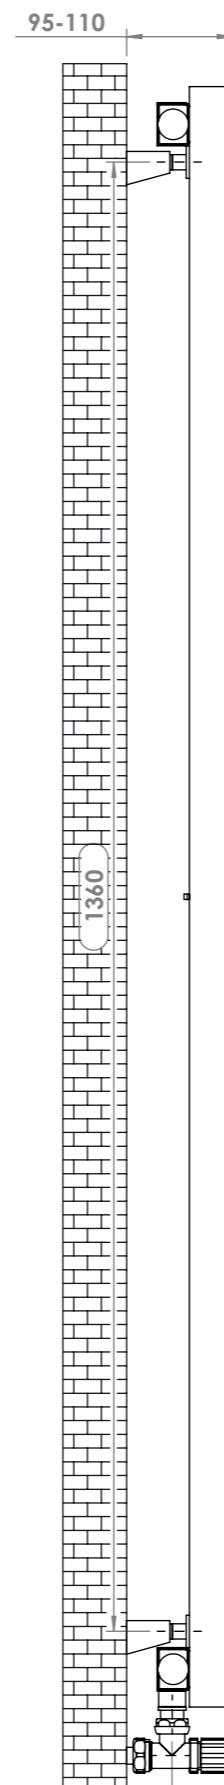

VENETIAN 1510

Front View

Side View

Back View

Installation Accesories:

- | | | | |
|---|----|---|----|
|  | x4 |  | x4 |
|  | x4 |  | x4 |
|  | x4 |  | x1 |

Top View

Fitting Position:

All Dimension are in mm
 Max.Working Pressure = 10 Bar
 Max.Working Temperature=95° C
 Inlet / Outlet : 1/2" BSP