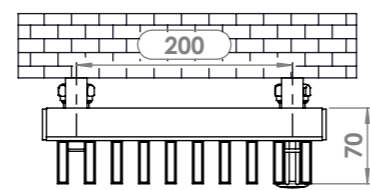

VENETIAN 1510

Front View

Side View

Back View

Installation Accesories:

- | | | | |
|---|----|---|----|
|  | x4 |  | x4 |
|  | x4 |  | x4 |
|  | x4 |  | x1 |

Top View

Fitting Position:

All Dimension are in mm
 Max.Working Pressure = 10 Bar
 Max.Working Temperature=95° C
 Inlet / Outlet : 1/2" BSP