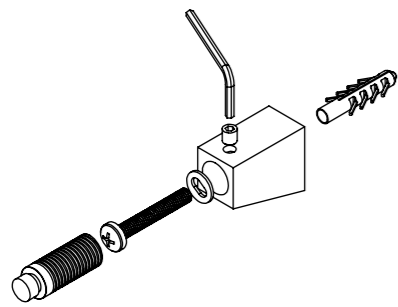

VENETIAN 1510

Front View

Side View

Back View

Installation Accesories:

- | | | | |
|---|----|---|----|
|  | x4 |  | x4 |
|  | x4 |  | x4 |
|  | x4 |  | x1 |

Top View

Fitting Position:

All Dimension are in mm
 Max.Working Pressure = 10 Bar
 Max.Working Temperature=95° C
 Inlet / Outlet : 1/2" BSP