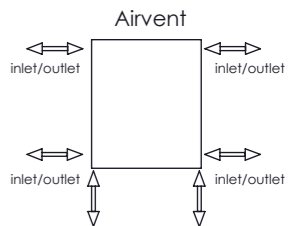

VENETIAN 1510

Front View

Side View

Back View

Installation Accesories:

- | | | | |
|---|----|---|----|
|  | x4 |  | x4 |
|  | x4 |  | x4 |
|  | x4 |  | x1 |

Top View

Fitting Position:

All Dimension are in mm
 Max.Working Pressure = 10 Bar
 Max.Working Temperature=95° C
 Inlet / Outlet : 1/2" BSP