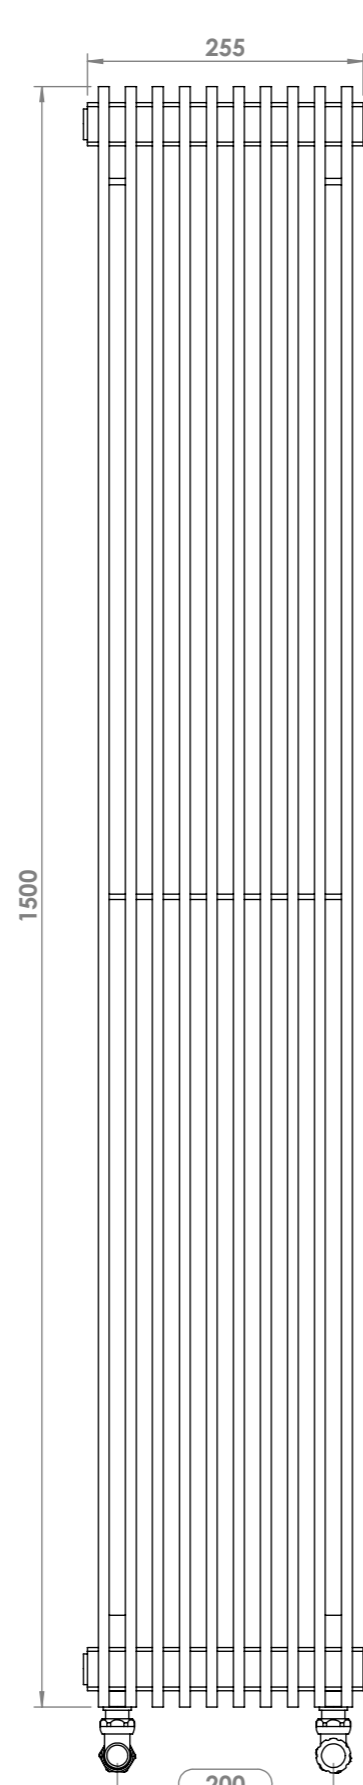

VENETIAN 1510

Front View

Side View

Back View

Installation Accesories:

- | | | | |
|---|----|---|----|
|  | x4 |  | x4 |
|  | x4 |  | x4 |
|  | x4 |  | x1 |

Top View

Fitting Position:

All Dimension are in mm
 Max.Working Pressure = 10 Bar
 Max.Working Temperature=95° C
 Inlet / Outlet : 1/2" BSP