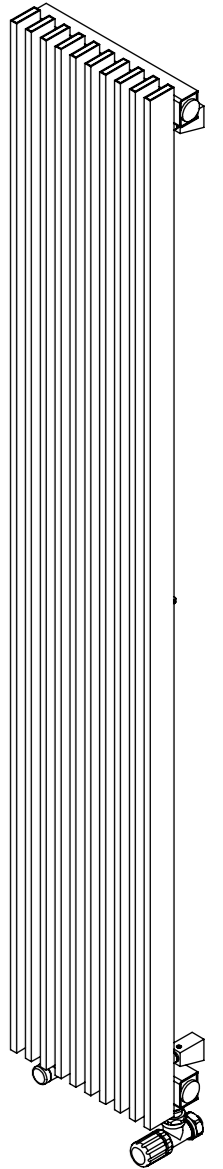

VENETIAN 1510

Front View

Side View

Back View

Installation Accesories:

- | | | | |
|---|----|---|----|
|  | x4 |  | x4 |
|  | x4 |  | x4 |
|  | x4 |  | x1 |

Top View

Fitting Position:

All Dimension are in mm
 Max.Working Pressure = 10 Bar
 Max.Working Temperature=95° C
 Inlet / Outlet : 1/2" BSP