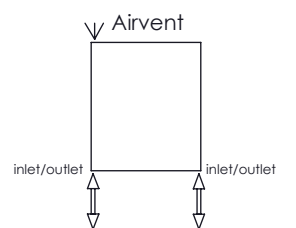

ZENITH 105

Front View

Side View

Back View

Top View

Installation Accesories:

- | | | | |
|---|----|---|----|
|  | x4 |  | x4 |
|  | x4 |  | x4 |
|  | x4 |  | x1 |

Fitting Position:

All Dimension are in mm
 Max.Working Pressure = 10 Bar
 Max.Working Temperature=95° C
 Inlet / Outlet : 1/2" BSP