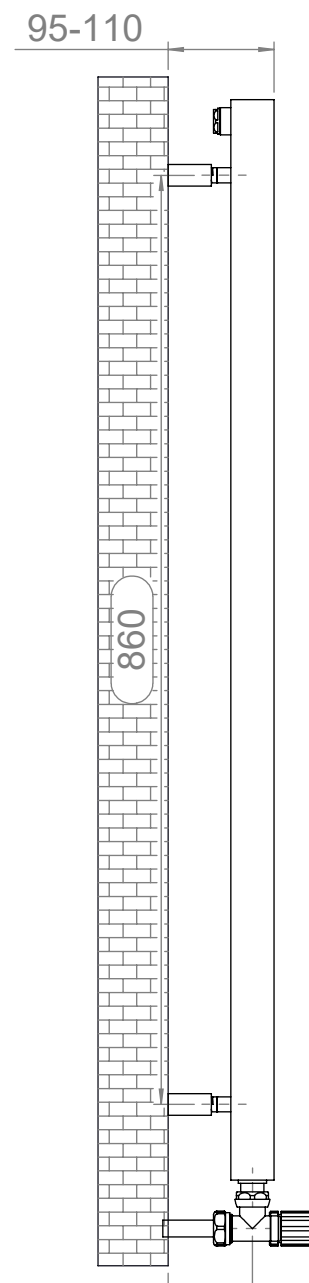

ZENITH 105

Front View

Side View

Back View

Top View

Installation Accesories:

- | | | | |
|---|----|---|----|
|  | x4 |  | x4 |
|  | x4 |  | x4 |
|  | x4 |  | x1 |

Fitting Position:

All Dimension are in mm
 Max.Working Pressure = 10 Bar
 Max.Working Temperature=95° C
 Inlet / Outlet : 1/2" BSP