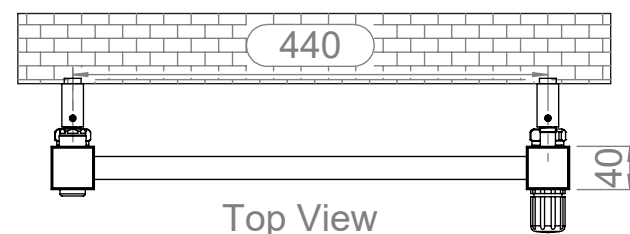

ZENITH 105

Front View

Side View

Back View

Top View

Installation Accesories:

- | | | | |
|---|----|---|----|
|  | x4 |  | x4 |
|  | x4 |  | x4 |
|  | x4 |  | x1 |

Fitting Position:

All Dimension are in mm
 Max.Working Pressure = 10 Bar
 Max.Working Temperature=95° C
 Inlet / Outlet : 1/2" BSP