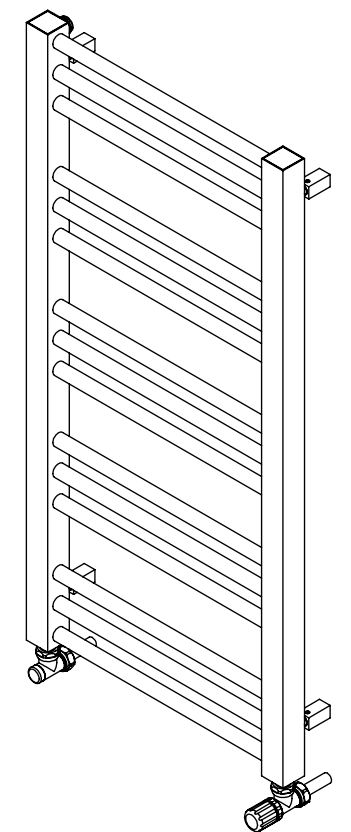

ZENITH 105

Front View

Side View

Back View

Top View

Installation Accesories:

- | | | | |
|---|----|---|----|
|  | x4 |  | x4 |
|  | x4 |  | x4 |
|  | x4 |  | x1 |

Fitting Position:

All Dimension are in mm
 Max.Working Pressure = 10 Bar
 Max.Working Temperature=95° C
 Inlet / Outlet : 1/2" BSP