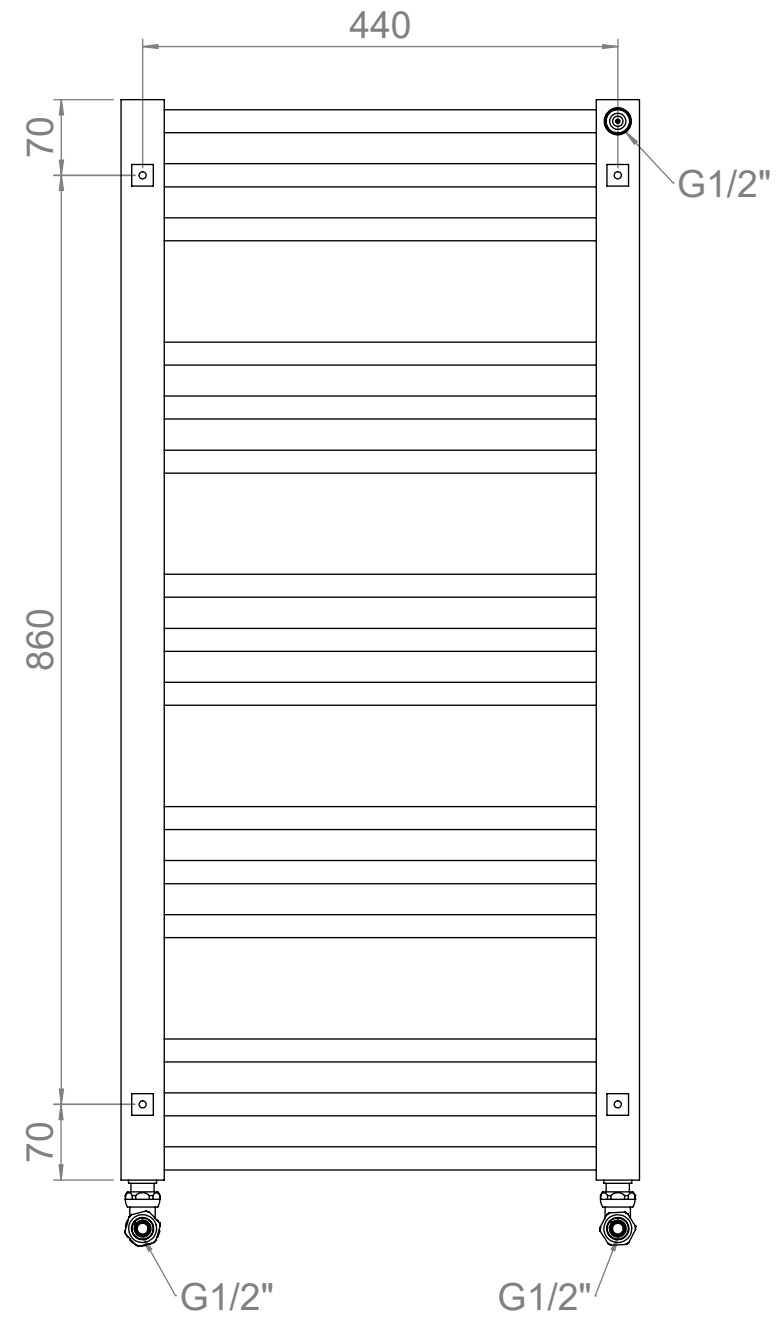

ZENITH 105

Front View

Side View

Back View

Top View

Installation Accesories:

- | | | | |
|---|----|---|----|
|  | x4 |  | x4 |
|  | x4 |  | x4 |
|  | x4 |  | x1 |

Fitting Position:

All Dimension are in mm
 Max.Working Pressure = 10 Bar
 Max.Working Temperature=95° C
 Inlet / Outlet : 1/2" BSP