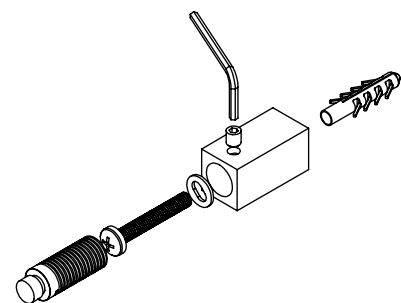

ZENITH 105

Front View

Side View

Back View

Top View

Installation Accesories:

- | | | | |
|---|----|---|----|
|  | x4 |  | x4 |
|  | x4 |  | x4 |
|  | x4 |  | x1 |

Fitting Position:

All Dimension are in mm
 Max.Working Pressure = 10 Bar
 Max.Working Temperature=95° C
 Inlet / Outlet : 1/2" BSP