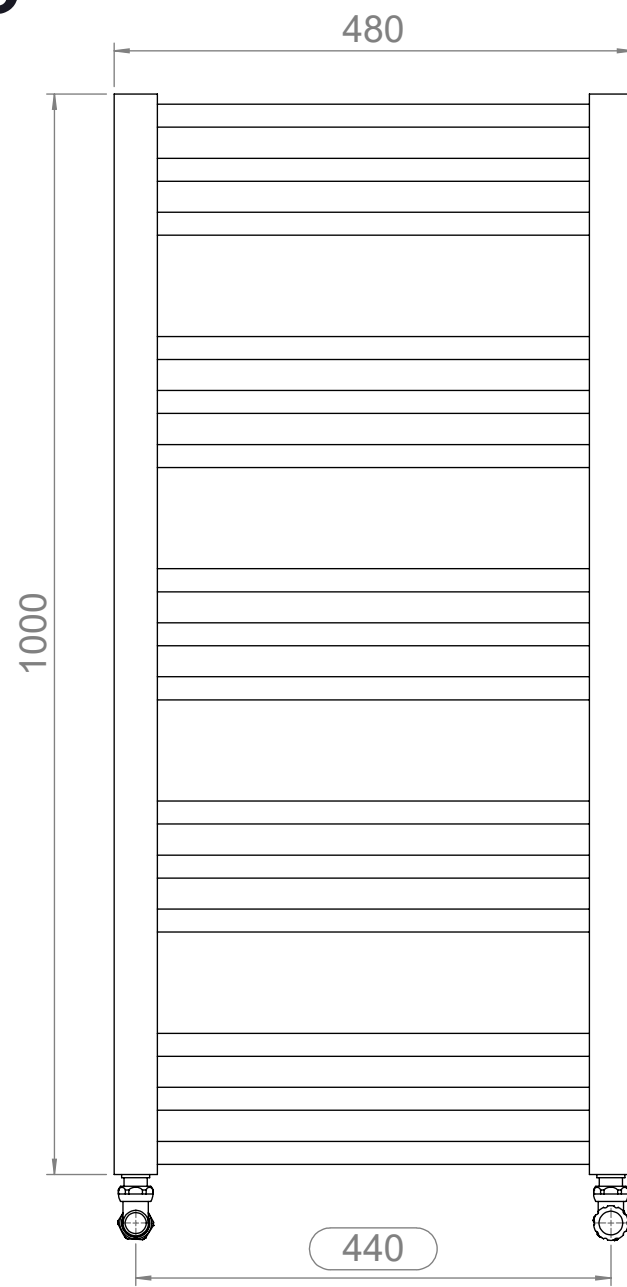

ZENITH 105

Front View

Side View

Back View

Top View

Installation Accesories:

- | | | | |
|---|----|---|----|
|  | x4 |  | x4 |
|  | x4 |  | x4 |
|  | x4 |  | x1 |

Fitting Position:

All Dimension are in mm
 Max.Working Pressure = 10 Bar
 Max.Working Temperature=95° C
 Inlet / Outlet : 1/2" BSP