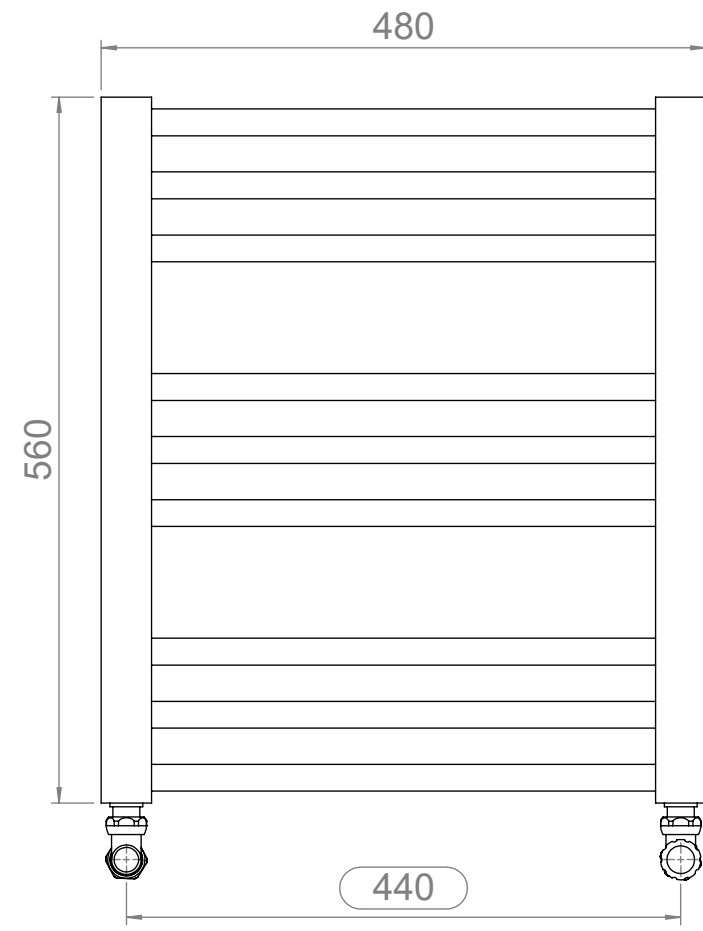

# ZENITH 65

Front View

Side View

Back View

Top View

## Fitting Position:

All Dimension are in mm  
 Max.Working Pressure = 10 Bar  
 Max.Working Temperature=95° C  
 Inlet / Outlet : 1/2" BSP