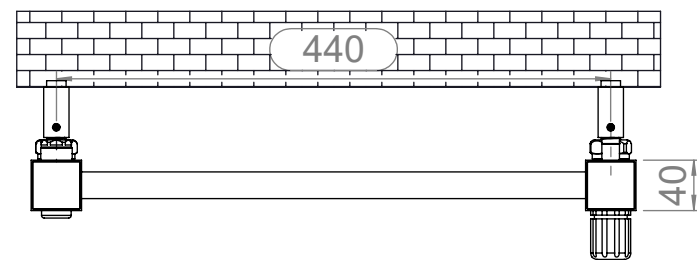

# ZENITH 65

Front View

Side View

Back View

Top View

## Installation Accesories:

- |   |    |   |    |
|---|----|---|----|
|  | x4 |  | x4 |
|  | x4 |  | x4 |
|  | x4 |  | x1 |

## Fitting Position:

All Dimension are in mm  
 Max.Working Pressure = 10 Bar  
 Max.Working Temperature=95° C  
 Inlet / Outlet : 1/2" BSP