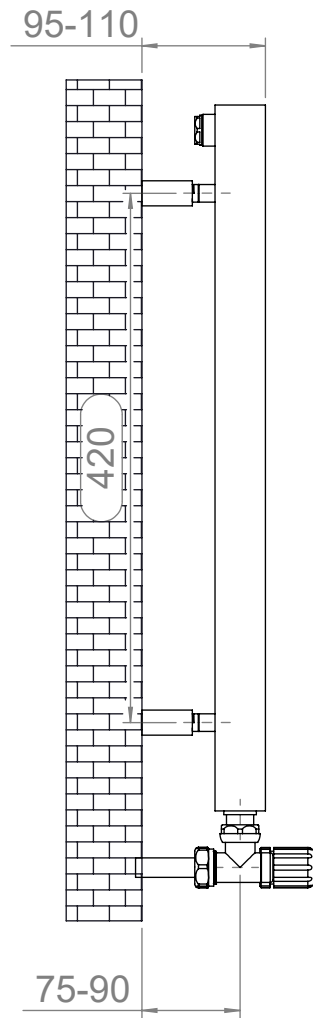

# ZENITH 65

Front View

Side View

Back View

Top View

## Installation Accesories:

- |   |    |   |    |
|---|----|---|----|
|  | x4 |  | x4 |
|  | x4 |  | x4 |
|  | x4 |  | x1 |

## Fitting Position:

All Dimension are in mm  
 Max.Working Pressure = 10 Bar  
 Max.Working Temperature=95° C  
 Inlet / Outlet : 1/2" BSP