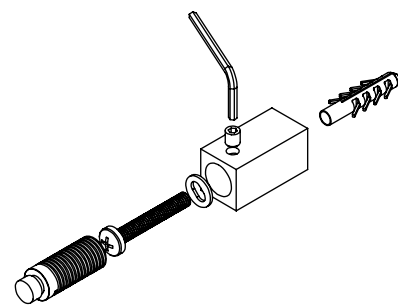

# ZENITH 65

Front View

Side View

Back View

Top View

## Installation Accesories:

- |   |    |   |    |
|---|----|---|----|
|  | x4 |  | x4 |
|  | x4 |  | x4 |
|  | x4 |  | x1 |

## Fitting Position:

All Dimension are in mm  
 Max.Working Pressure = 10 Bar  
 Max.Working Temperature=95° C  
 Inlet / Outlet : 1/2" BSP