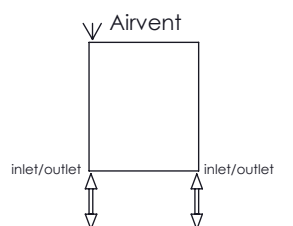

# ZENITH 65

Front View

Side View

Back View

Top View

## Installation Accesories:

- |   |    |   |    |
|---|----|---|----|
|  | x4 |  | x4 |
|  | x4 |  | x4 |
|  | x4 |  | x1 |

## Fitting Position:

All Dimension are in mm  
 Max.Working Pressure = 10 Bar  
 Max.Working Temperature=95° C  
 Inlet / Outlet : 1/2" BSP