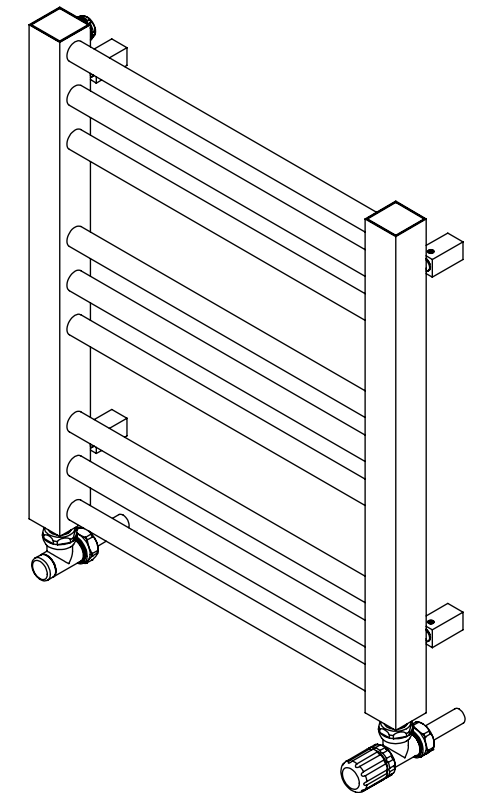

# ZENITH 65

Front View

Side View

Back View

Top View

## Installation Accesories:

- |   |    |   |    |
|---|----|---|----|
|  | x4 |  | x4 |
|  | x4 |  | x4 |
|  | x4 |  | x1 |

## Fitting Position:

All Dimension are in mm  
 Max.Working Pressure = 10 Bar  
 Max.Working Temperature=95° C  
 Inlet / Outlet : 1/2" BSP