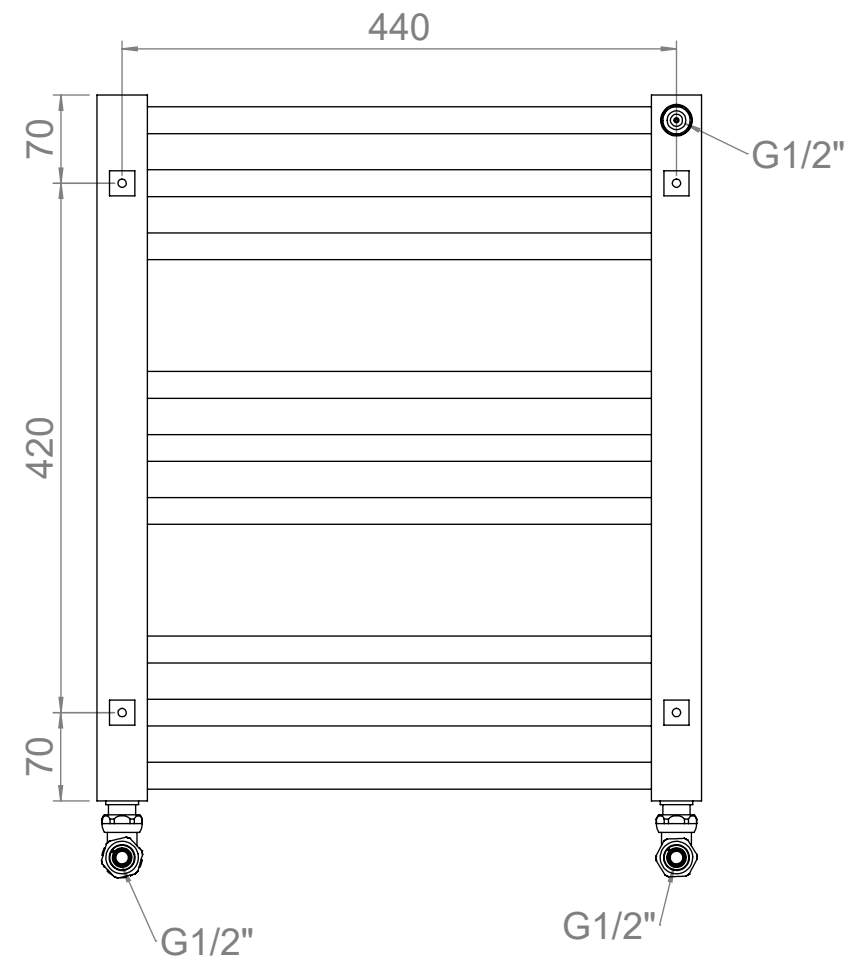

# ZENITH 65

Front View

Side View

Back View

Top View

## Installation Accesories:

- |   |    |   |    |
|---|----|---|----|
|  | x4 |  | x4 |
|  | x4 |  | x4 |
|  | x4 |  | x1 |

## Fitting Position:

All Dimension are in mm  
 Max.Working Pressure = 10 Bar  
 Max.Working Temperature=95° C  
 Inlet / Outlet : 1/2" BSP