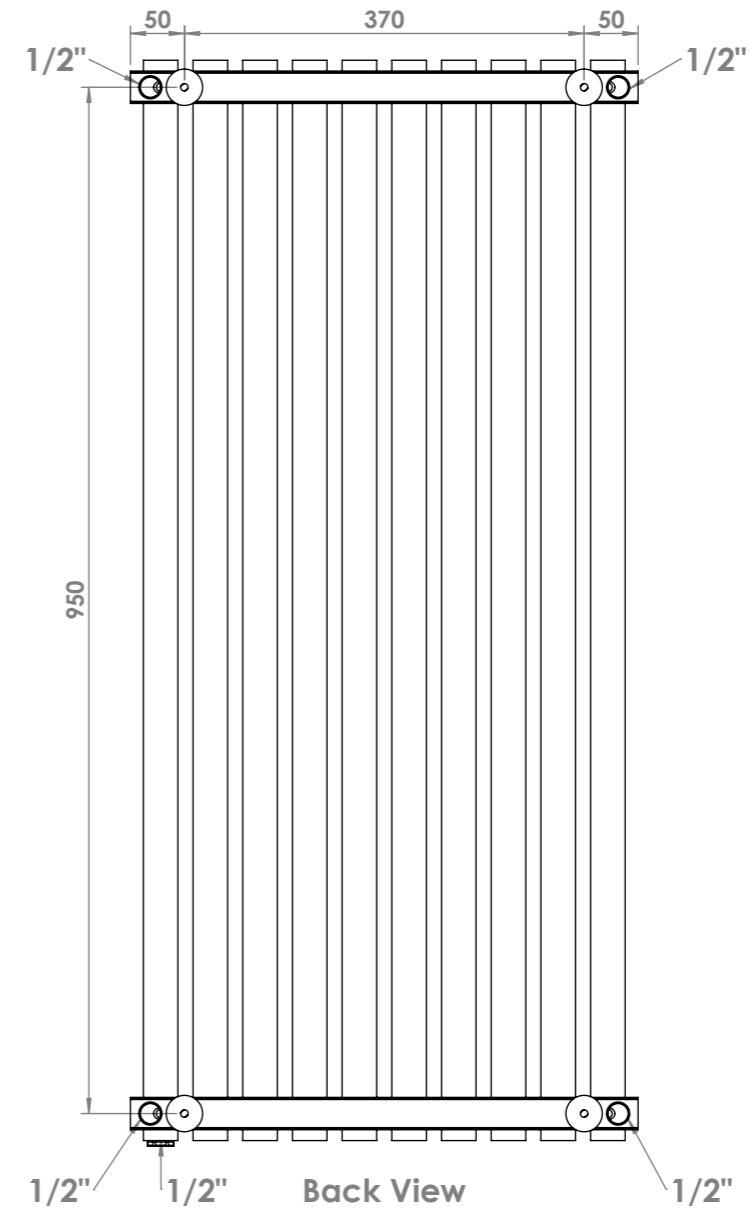

imza 100

Installation Accesories:

- | | | | |
|---|----|---|----|
|  | x4 |  | x4 |
|  | x4 |  | x4 |
|  | x4 |  | x1 |

Fitting Position:

All Dimension are in mm
 Max.Working Pressure = 10 Bar
 Max.Working Temperature=95° C
 Inlet / Outlet : 1/2" BSP