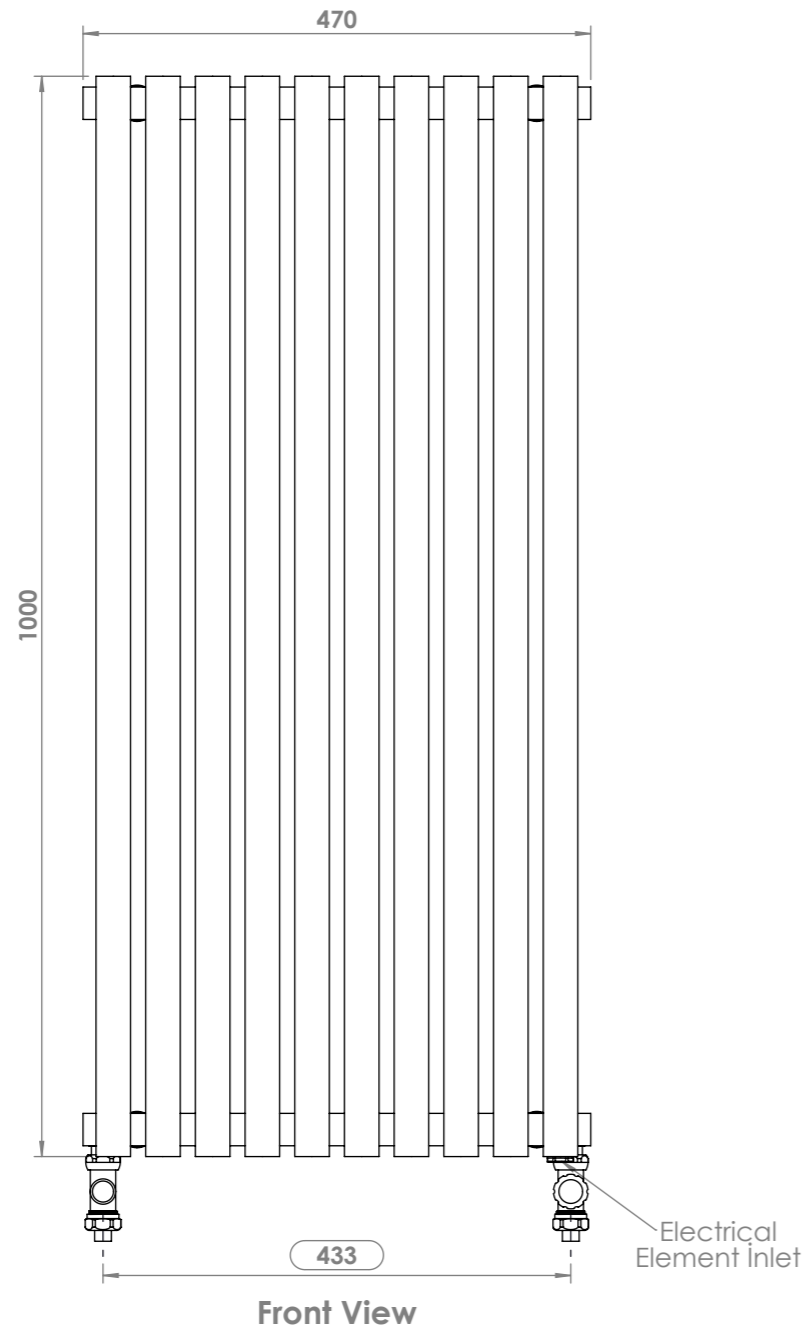

imza 100

Installation Accesories:

- | | | | |
|---|----|---|----|
|  | x4 |  | x4 |
|  | x4 |  | x4 |
|  | x4 |  | x1 |

Fitting Position:

All Dimension are in mm
 Max.Working Pressure = 10 Bar
 Max.Working Temperature=95° C
 Inlet / Outlet : 1/2" BSP