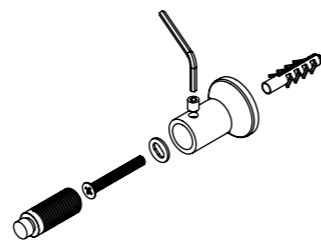

imza 100

Installation Accesories:

- | | | | |
|---|----|---|----|
|  | x4 |  | x4 |
|  | x4 |  | x4 |
|  | x4 |  | x1 |

Fitting Position:

All Dimension are in mm
 Max.Working Pressure = 10 Bar
 Max.Working Temperature=95° C
 Inlet / Outlet : 1/2" BSP