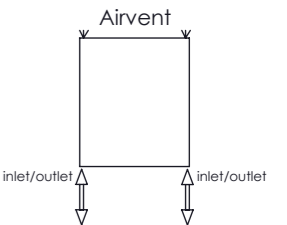

imza 100

Installation Accesories:

- | | | | |
|---|----|---|----|
|  | x4 |  | x4 |
|  | x4 |  | x4 |
|  | x4 |  | x1 |

Fitting Position:

All Dimension are in mm
 Max.Working Pressure = 10 Bar
 Max.Working Temperature=95° C
 Inlet / Outlet : 1/2" BSP