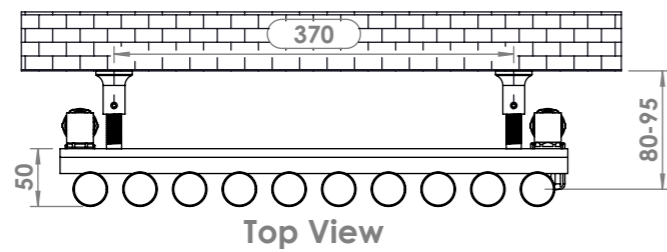

imza 100

Installation Accesories:

- | | | | |
|---|----|---|----|
|  | x4 |  | x4 |
|  | x4 |  | x4 |
|  | x4 |  | x1 |

Fitting Position:

All Dimension are in mm
 Max.Working Pressure = 10 Bar
 Max.Working Temperature=95° C
 Inlet / Outlet : 1/2" BSP