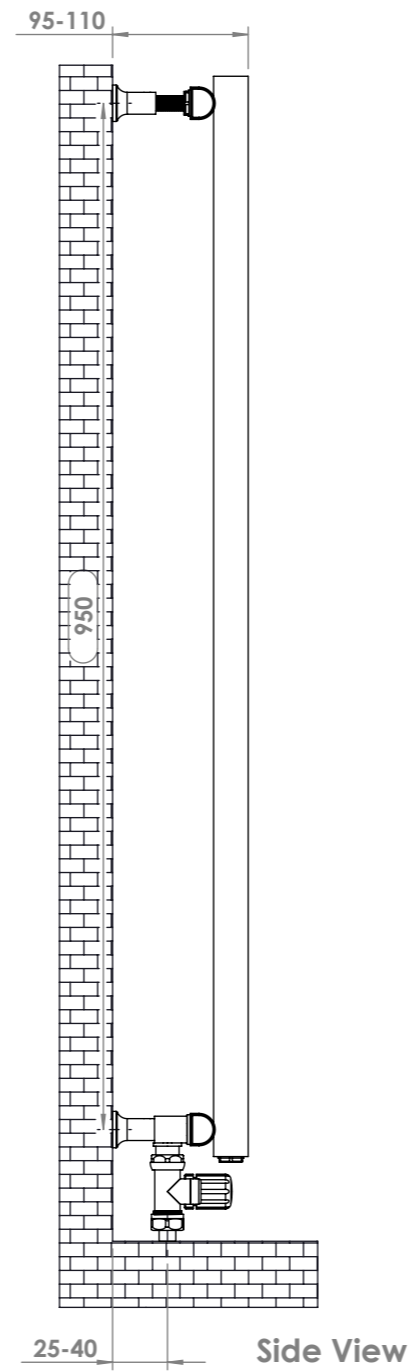

imza 100

Installation Accesories:

- | | | | |
|---|----|---|----|
|  | x4 |  | x4 |
|  | x4 |  | x4 |
|  | x4 |  | x1 |

Fitting Position:

All Dimension are in mm
 Max.Working Pressure = 10 Bar
 Max.Working Temperature=95° C
 Inlet / Outlet : 1/2" BSP